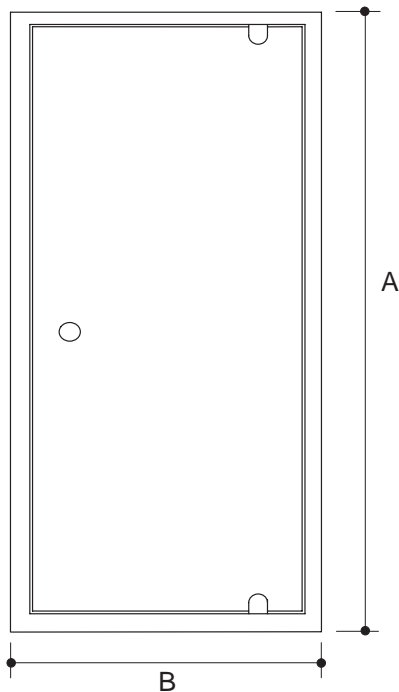

Ordering Information

Applicable product:

Reference models and measurements below.

Installation Notes

Refer to installation instructions included with fixture before beginning installation.

PLAN VIEW

Roughing-In Notes	A	B
K-705010	1829mm	559-610mm
K-705011	1829mm	610-660mm
K-705012	1829mm	660-711mm
K-705013	1829mm	711-762mm
K-705014	1829mm	762-813mm
K-705015	1829mm	813-864mm
K-705016	1829mm	864-914mm
K-705020	1664mm	559-610mm
K-705021	1664mm	610-660mm
K-705022	1664mm	660-711mm
K-705023	1664mm	711-762mm
K-705024	1664mm	762-813mm
K-705025	1664mm	813-864mm
K-705026	1664mm	864-914mm