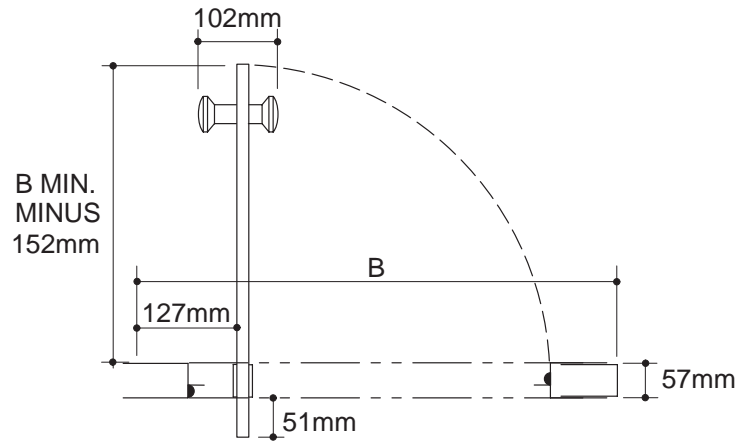

Ordering Information

Applicable product:

Reference models and measurements below.

Installation Notes

Refer to installation instructions included with fixture before beginning installation.

PLAN VIEW

Roughing-In Notes	A	B
K-705010	1829mm	559-610mm
K-705011	1829mm	610-660mm
K-705012	1829mm	660-711mm
K-705013	1829mm	711-762mm
K-705014	1829mm	762-813mm
K-705015	1829mm	813-864mm
K-705016	1829mm	864-914mm
K-705020	1664mm	559-610mm
K-705021	1664mm	610-660mm
K-705022	1664mm	660-711mm
K-705023	1664mm	711-762mm
K-705024	1664mm	762-813mm
K-705025	1664mm	813-864mm
K-705026	1664mm	864-914mm