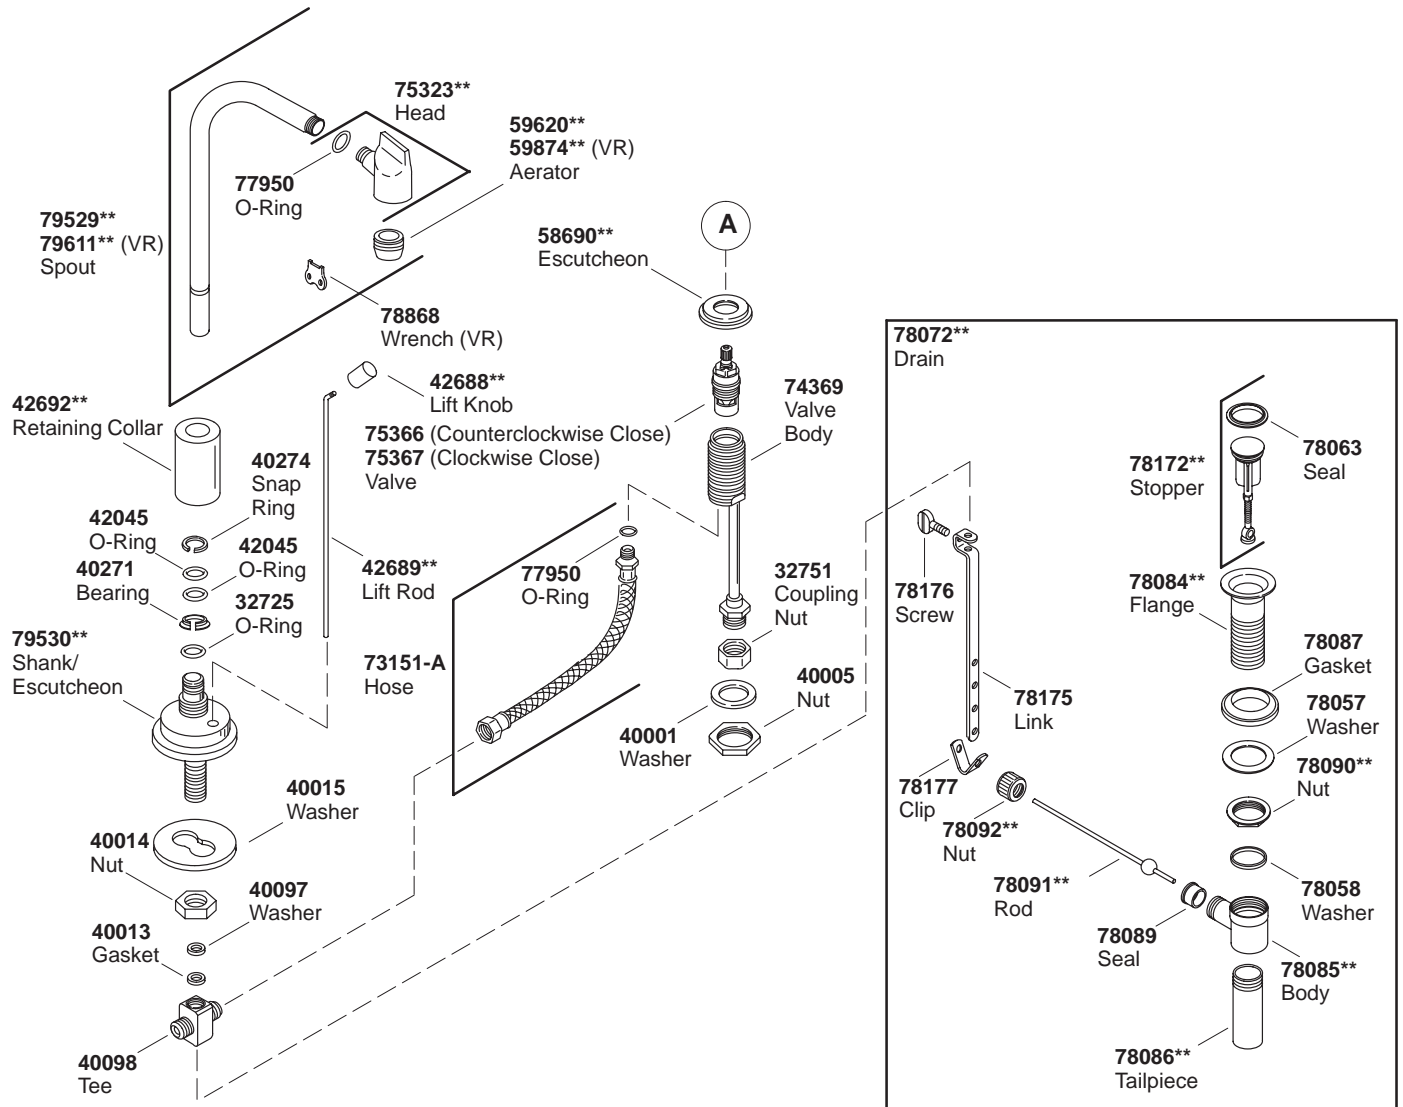

KOHLER® SERVICE PARTS

TABORET® WIDESPREAD LAVATORY FAUCETS WITH MULTI-SWIVEL SWING SPOUT

K#	Base Faucet	Ceramic Handles	Lever Handles	Square Handles	Swirl Lever Handles	T-Handles	Vandal-Resistant
K-8213-K-**-DB	X						
K-16070-2-**-DB				X			
K-16070-4-**-DB			X				
K-16070-4A-**-DB					X		
K-16070-4C-**-AA			X				X
K-16070-6-**-DB						X	
K-16070-6C-**-AA						X	X
K-16076-6P-NA-BA		Islander™ w/-CP trim					
K-16077-6P-NA-DB		Islander™ w/-PB trim					

**Finish/color code must be specified when ordering.

KOHLER® SERVICE PARTS

TABORET® WIDESPREAD LAVATORY FAUCETS WITH MULTI-SWIVEL SWING SPOUT