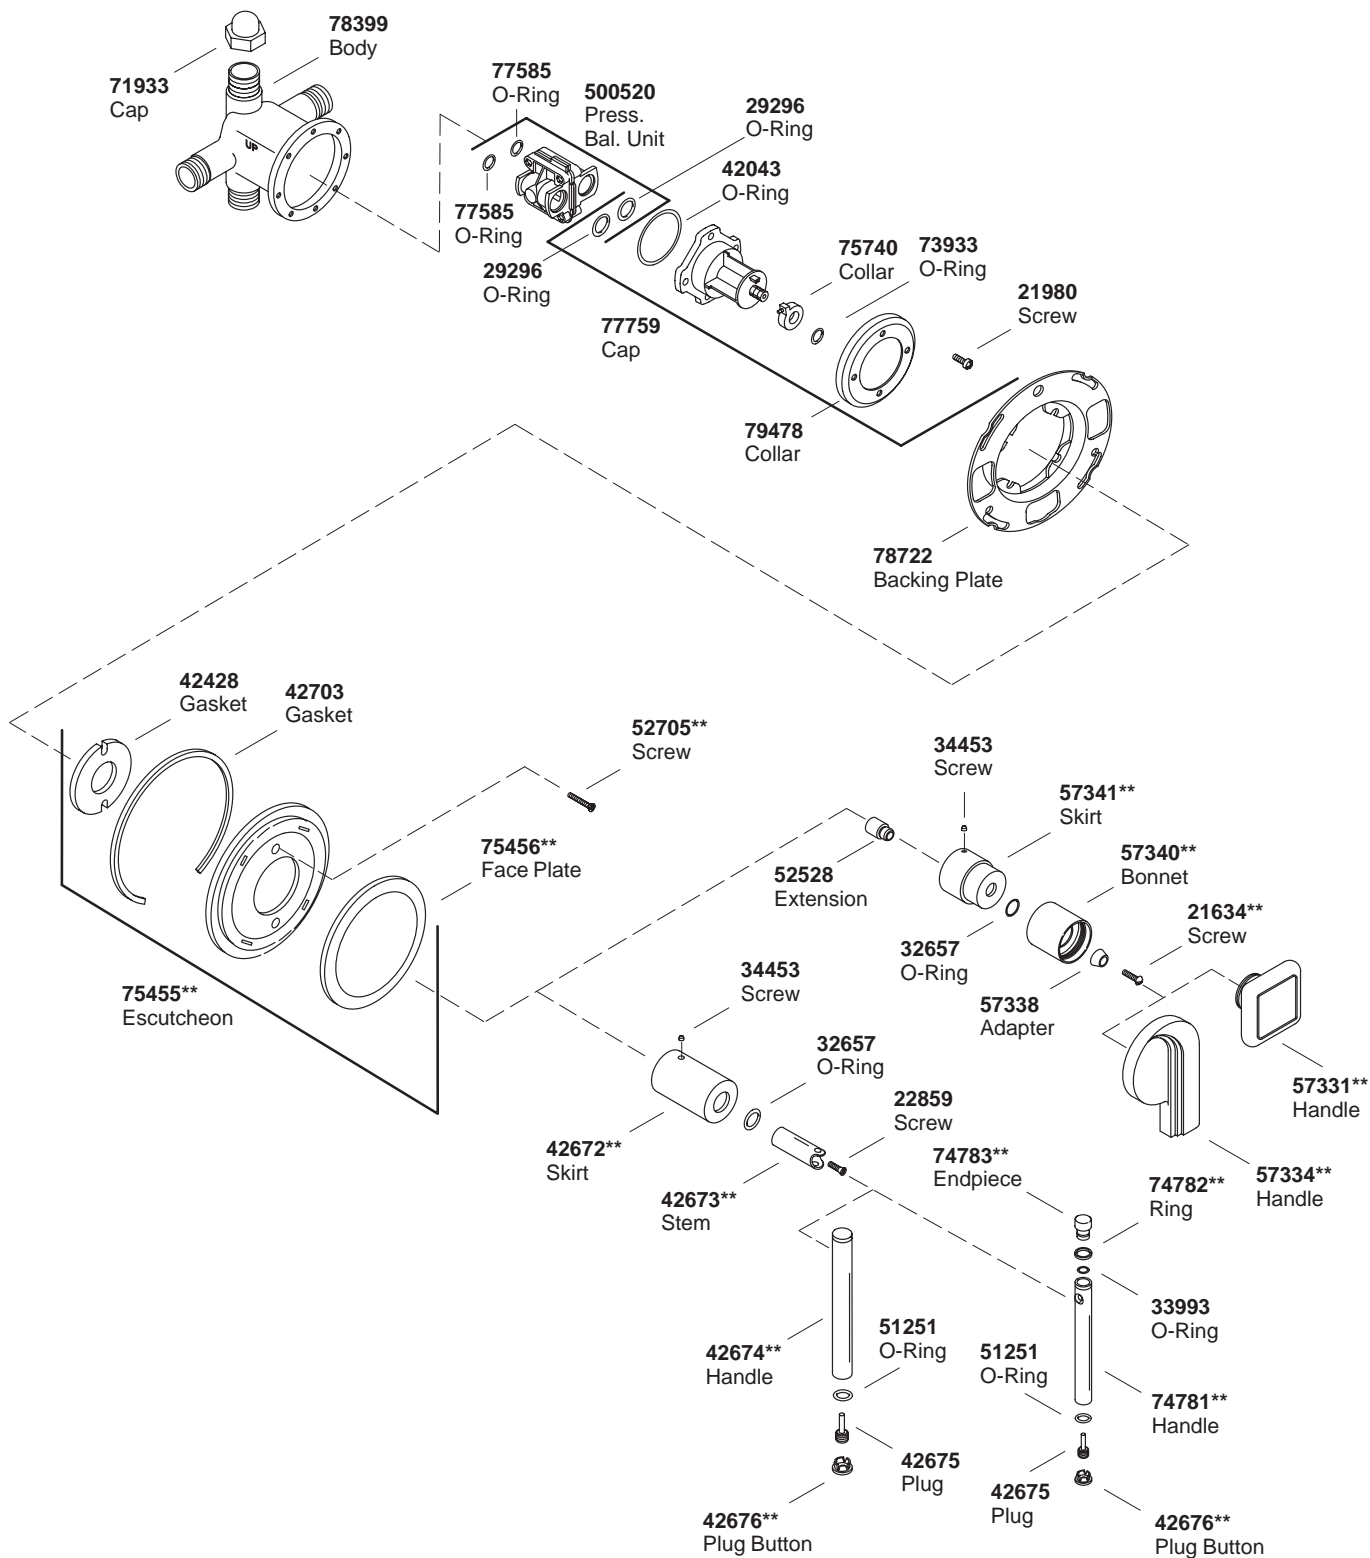

KOHLER® SERVICE PARTS

TABORET® RITE-TEMP™ BATH AND SHOWER FAUCETS

K#	Diverter Spout	Showerhead	Lever Handle	Square Handle	Swirl Handle	Valve
K-T8224-2-**-DB	X	X		X		
K-8224-4-**-DB	X	X	X			X
K-T8224-4-**-EB	X	X	X			
K-T8224-4A-**-DB	X	X			X	
K-T8226-2-**-DB		X		X		
K-T8226-4-**-DB		X	X			
K-T8226-4A-**-DB		X			X	
K-T8228-2-**-DB				X		
K-T8228-4-**-DB			X			
K-T8228-4A-**-DB					X	

**Finish/color code must be specified when ordering.

**Finish/color code must be specified when ordering.