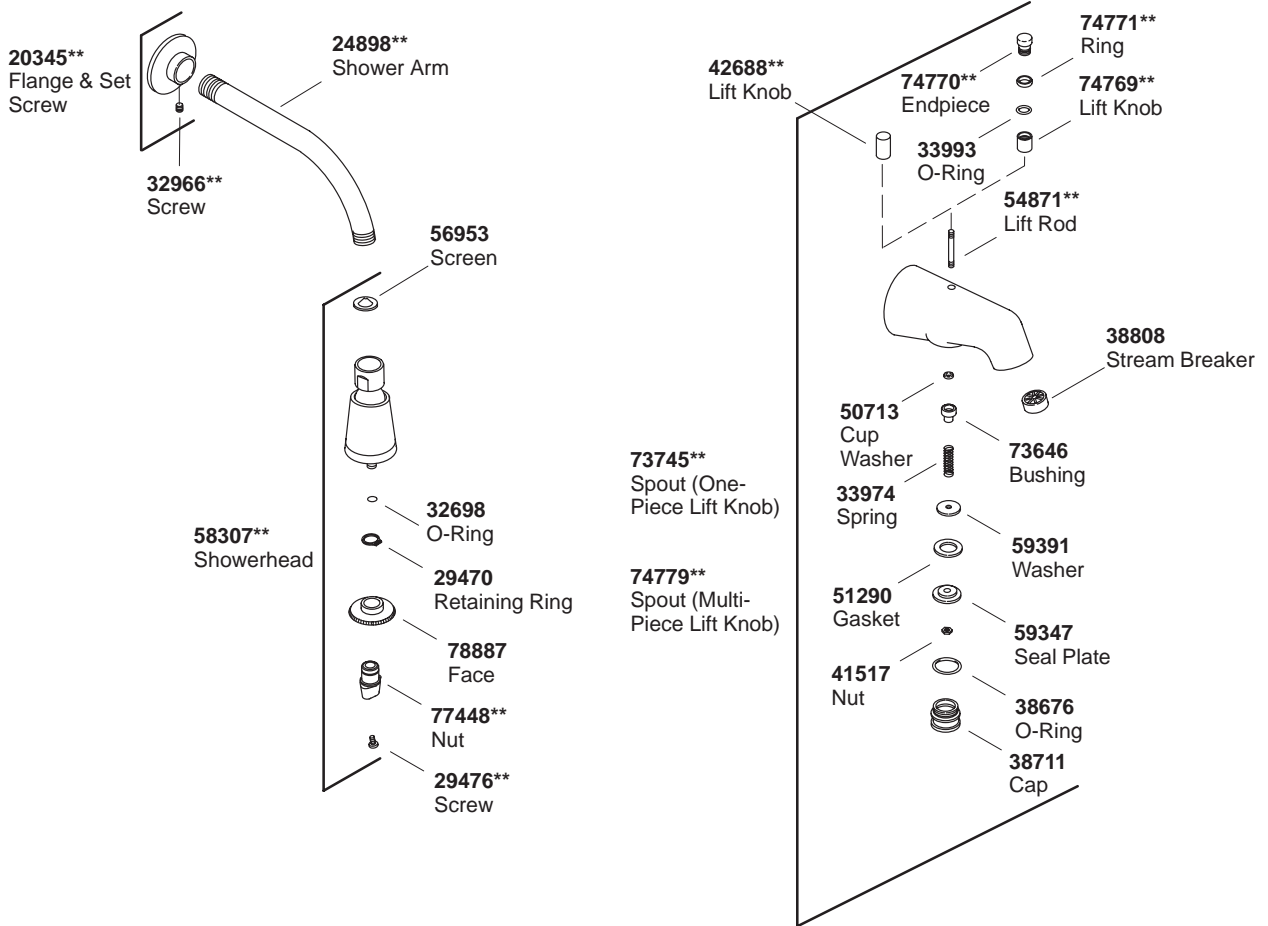

KOHLER® SERVICE PARTS

TABORET® RITE-TEMP™ BATH AND SHOWER FAUCETS

K#	Diverter Spout	Showerhead	Lever Handle	Square Handle	Swirl Handle	Valve
K-T8224-2-**-DB	X	X		X		
K-8224-4-**-DB	X	X	X			X
K-T8224-4-**-EB	X	X	X			
K-T8224-4A-**-DB	X	X			X	
K-T8226-2-**-DB		X		X		
K-T8226-4-**-DB		X	X			
K-T8226-4A-**-DB		X			X	
K-T8228-2-**-DB				X		
K-T8228-4-**-DB			X			
K-T8228-4A-**-DB					X	

**Finish/color code must be specified when ordering.

**Finish/color code must be specified when ordering.