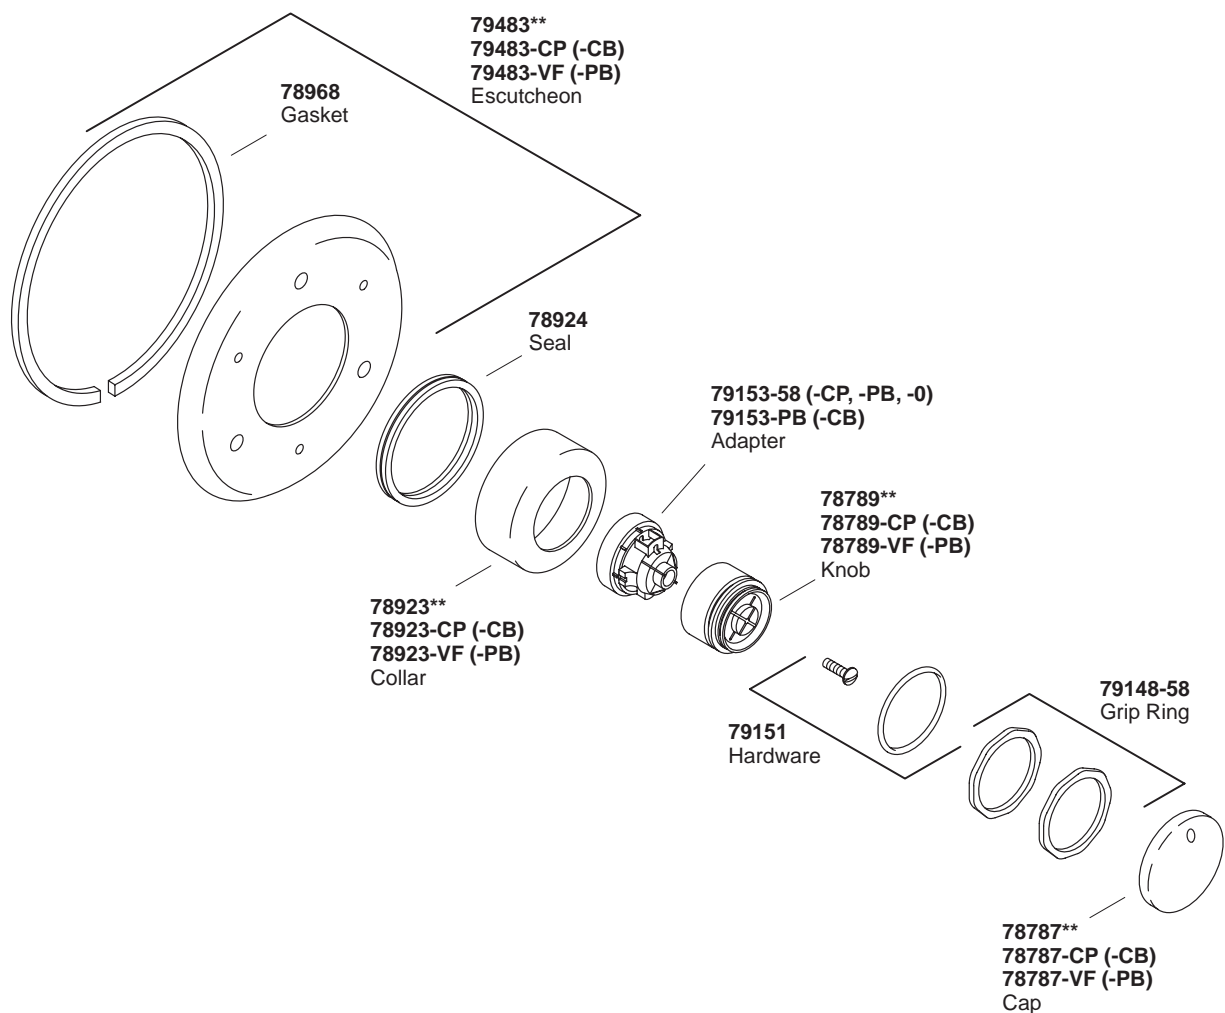

# KOHLER® SERVICE PARTS

## MASTERSHOWER™ 3-WAY WALL-MOUNT TRANSFER VALVE TRIM

K#
K-T9474-7-**-AA

**\*\*Finish/color code must be specified when ordering.**