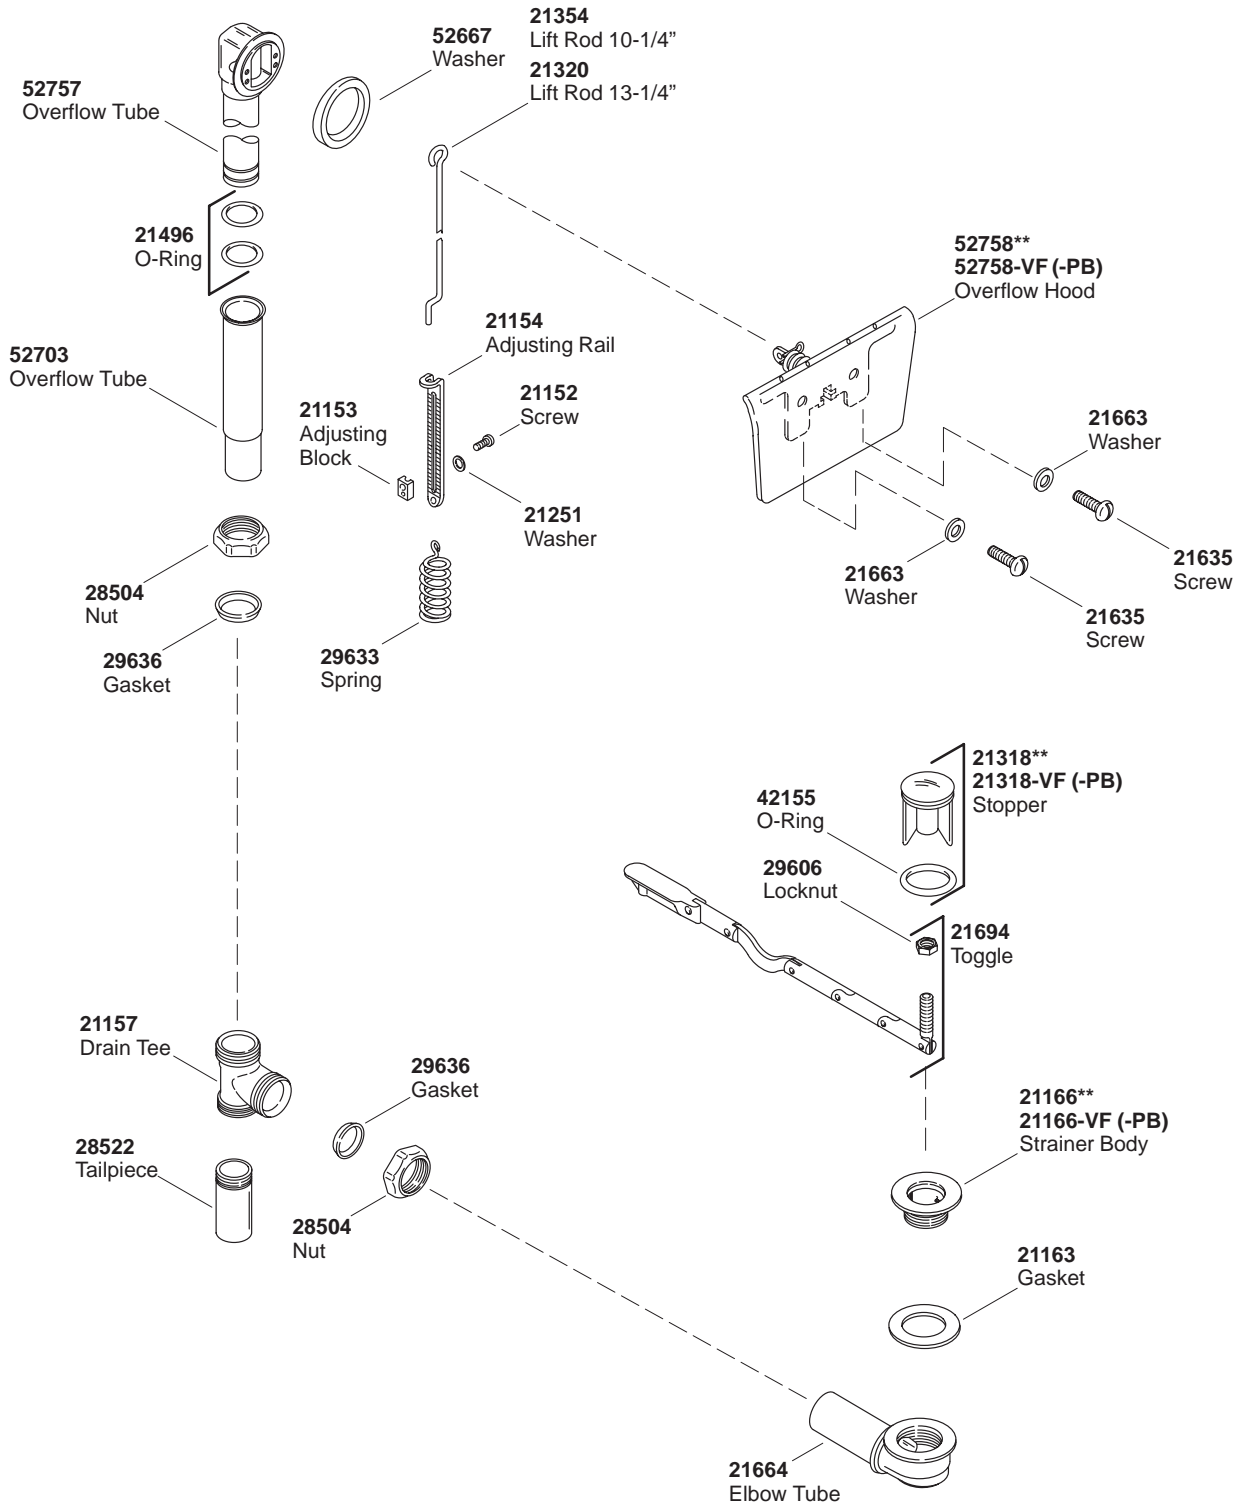

KOHLER[®] SERVICE PARTS

CLEARFLO™
BATH DRAIN

| |
|-----------------|
| K# |
| K-7169-AF-**-DB |

**Finish/color code must be specified when ordering.