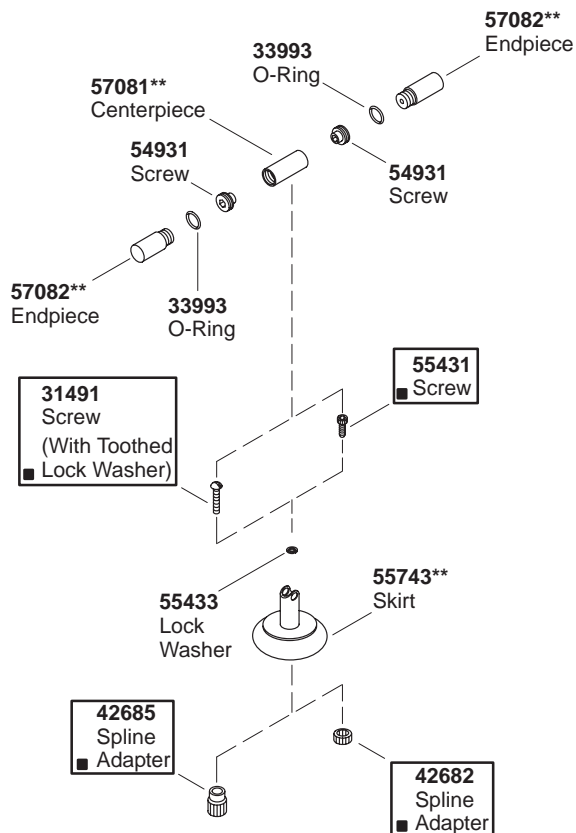

K#	Ceramic Handles
K-16076-6P-NA-BA	Islander™ w/-CP Trim
K-16077-6P-NA-DB	Islander™ w/-PB Trim

■ **79633**  
Hardware Kit Consists of:  
31491 (2 ea.), 55431 (2 ea.),  
42682 (2 ea.), 42685 (2 ea.)

\*\*Finish/color code must be specified when ordering.