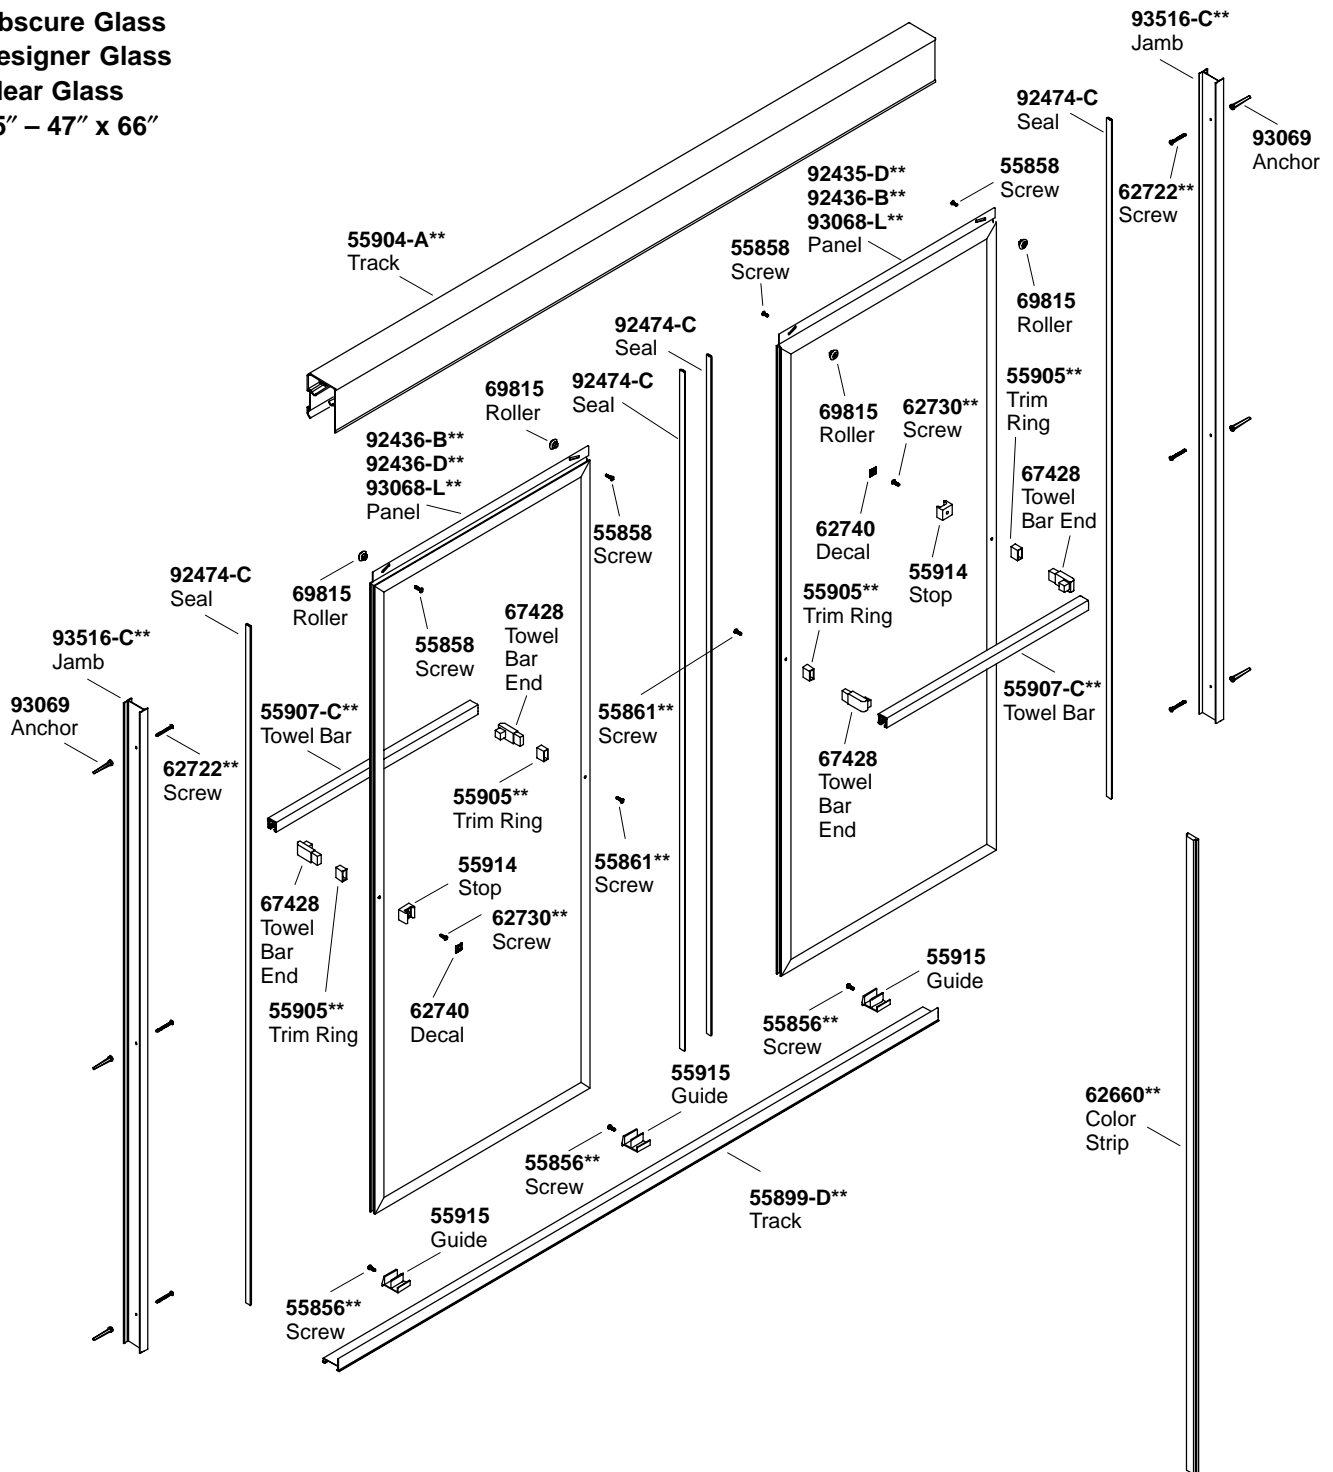

Obscure Glass  
Designer Glass  
Clear Glass  
45" – 47" x 66"

### Glass Panel Part Number Key

- B = Obscure Glass
- D = Designer Glass
- L = Clear Glass

\*\*Finish/color code must be specified when ordering.