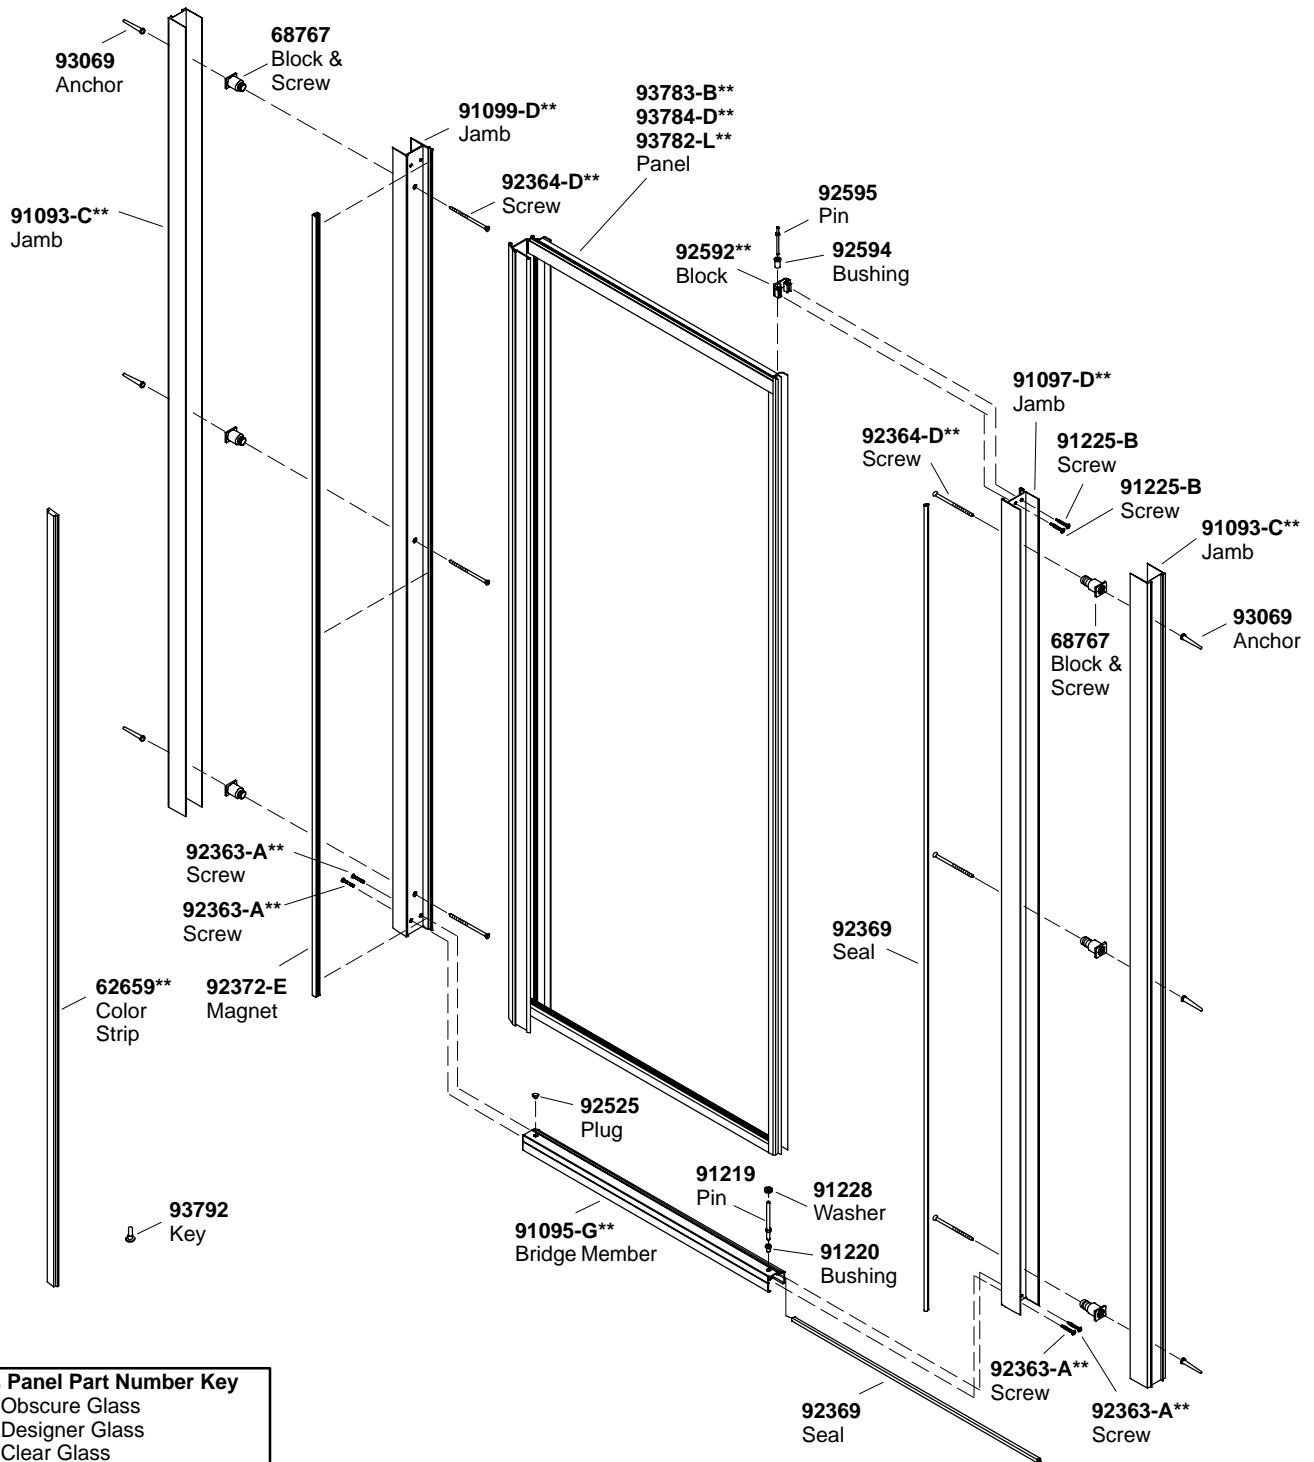

Obscure Glass  
Designer Glass  
Clear Glass  
29-1/4" to 30-3/4" x 70"

Glass Panel Part Number Key	
-B	= Obscure Glass
-D	= Designer Glass
-L	= Clear Glass

\*\*Finish/color code must be specified when ordering.