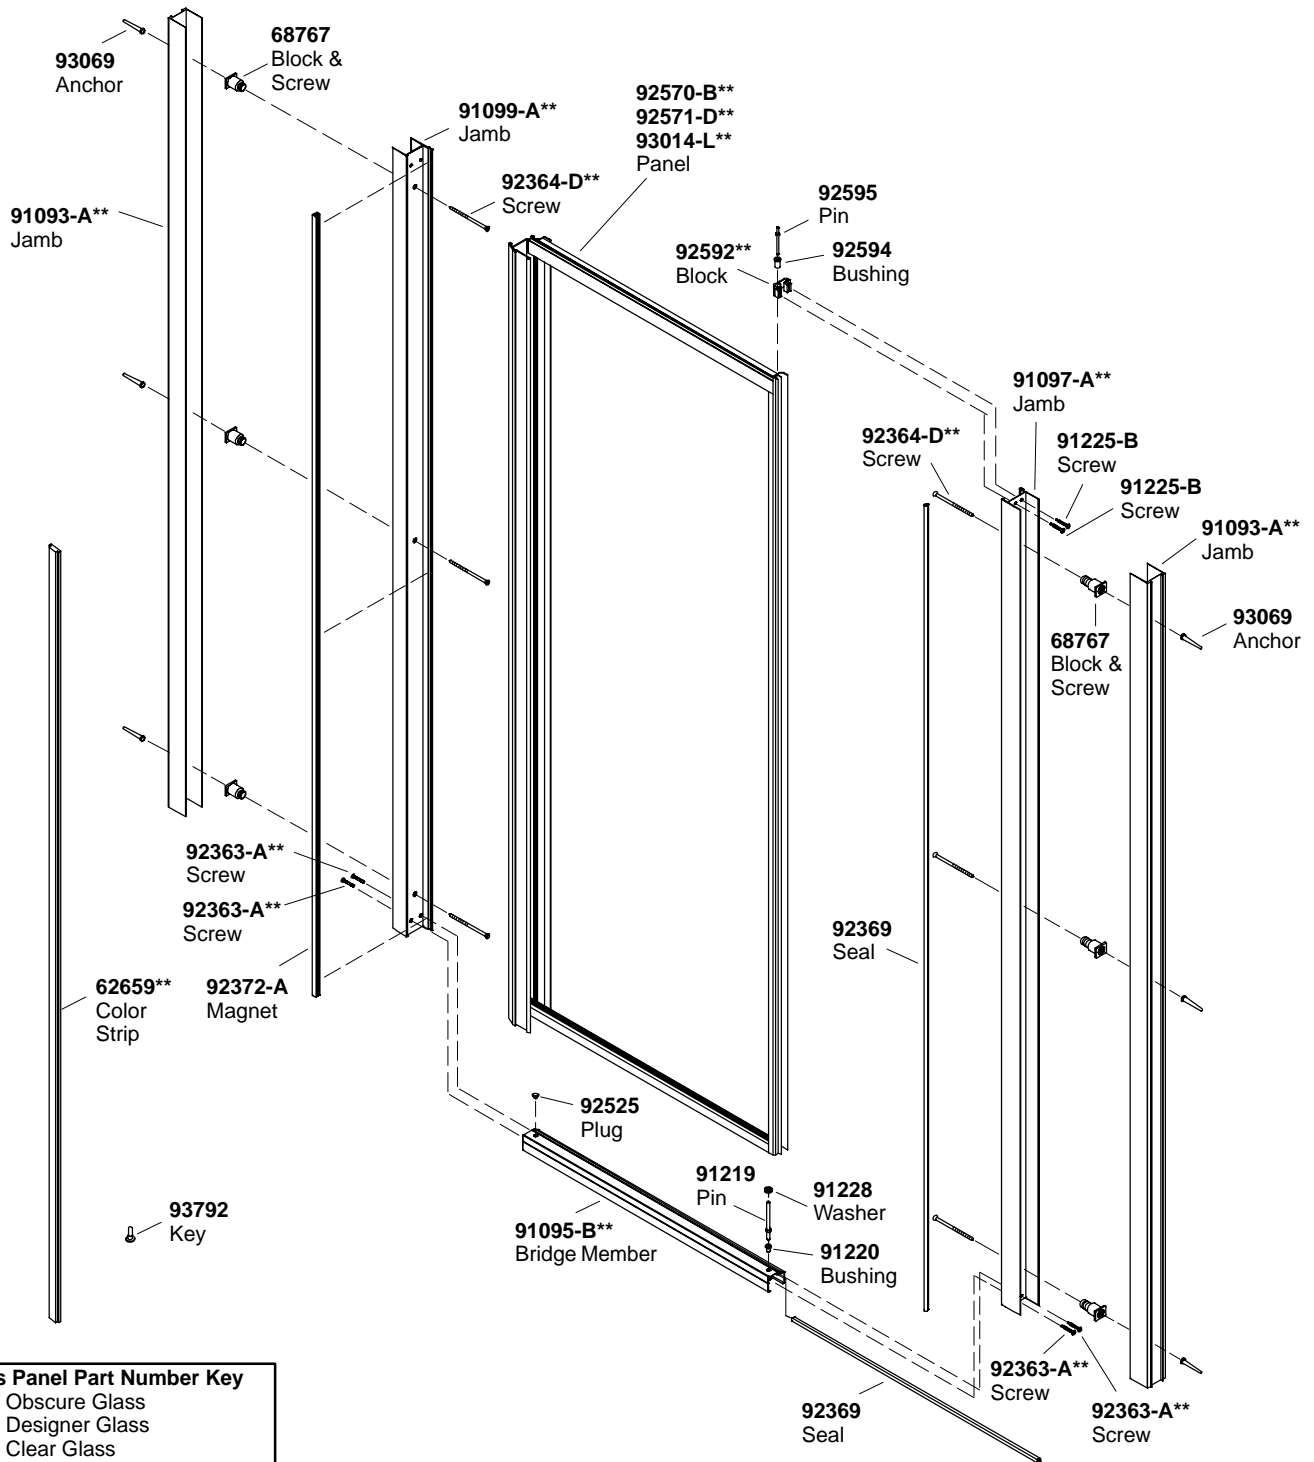

Obscure Glass
Designer Glass
Clear Glass
27" to 29" x 64"

Glass Panel Part Number Key	
-B	= Obscure Glass
-D	= Designer Glass
-L	= Clear Glass

**Finish/color code must be specified when ordering.