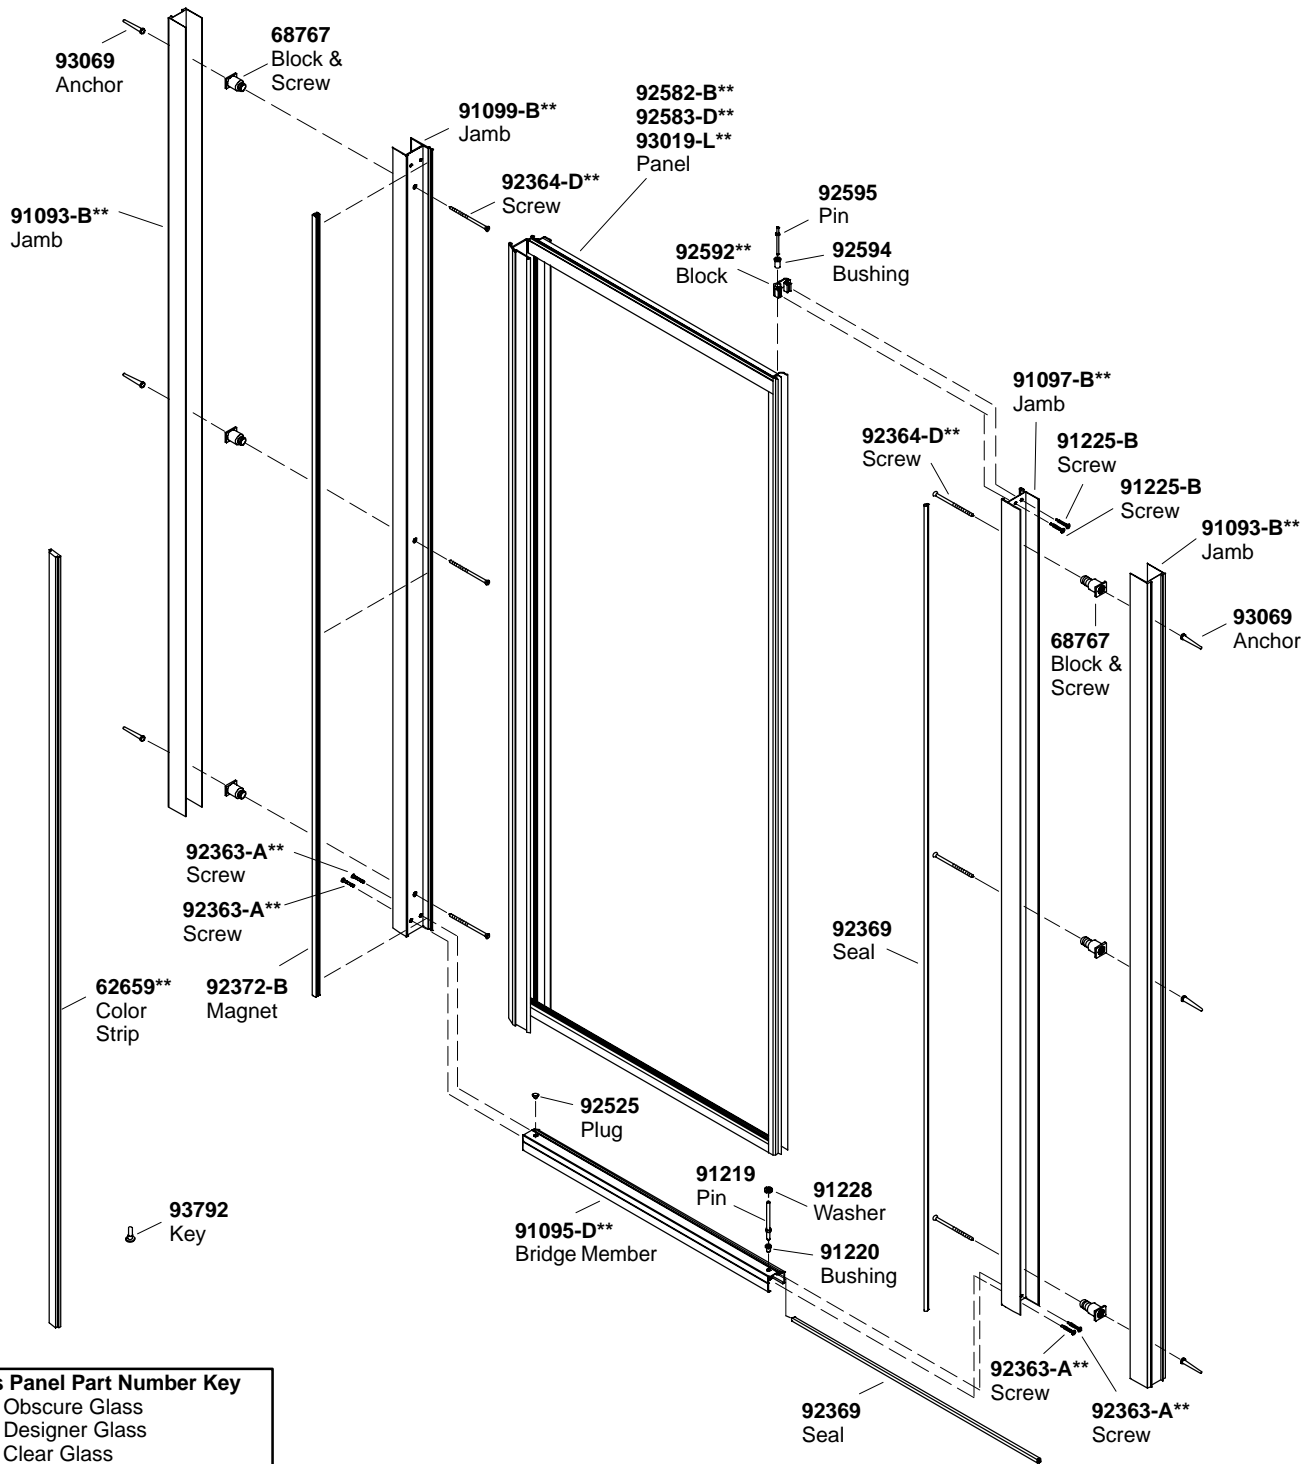

Obscure Glass
Designer Glass
Clear Glass
31" to 33" x 70"

Glass Panel Part Number Key
-B = Obscure Glass
-D = Designer Glass
-L = Clear Glass

**Finish/color code must be specified when ordering.