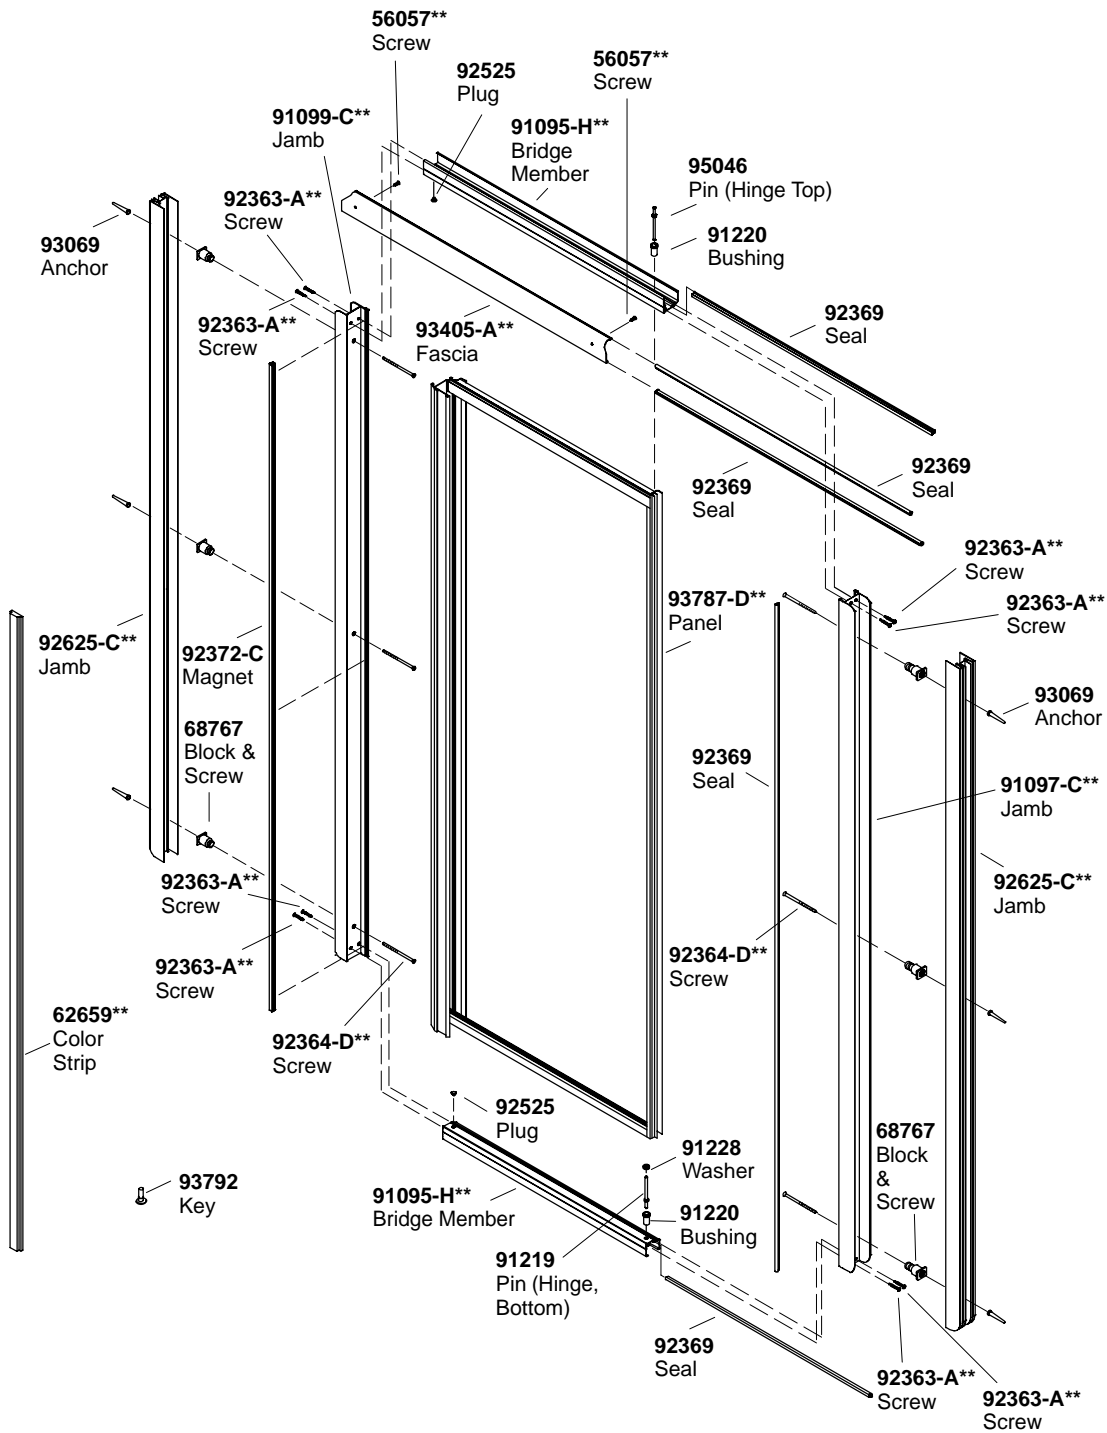

Designer Glass Panel
29-1/4" to 30-3/4" x 76"

**Finish/color code must be specified when ordering.