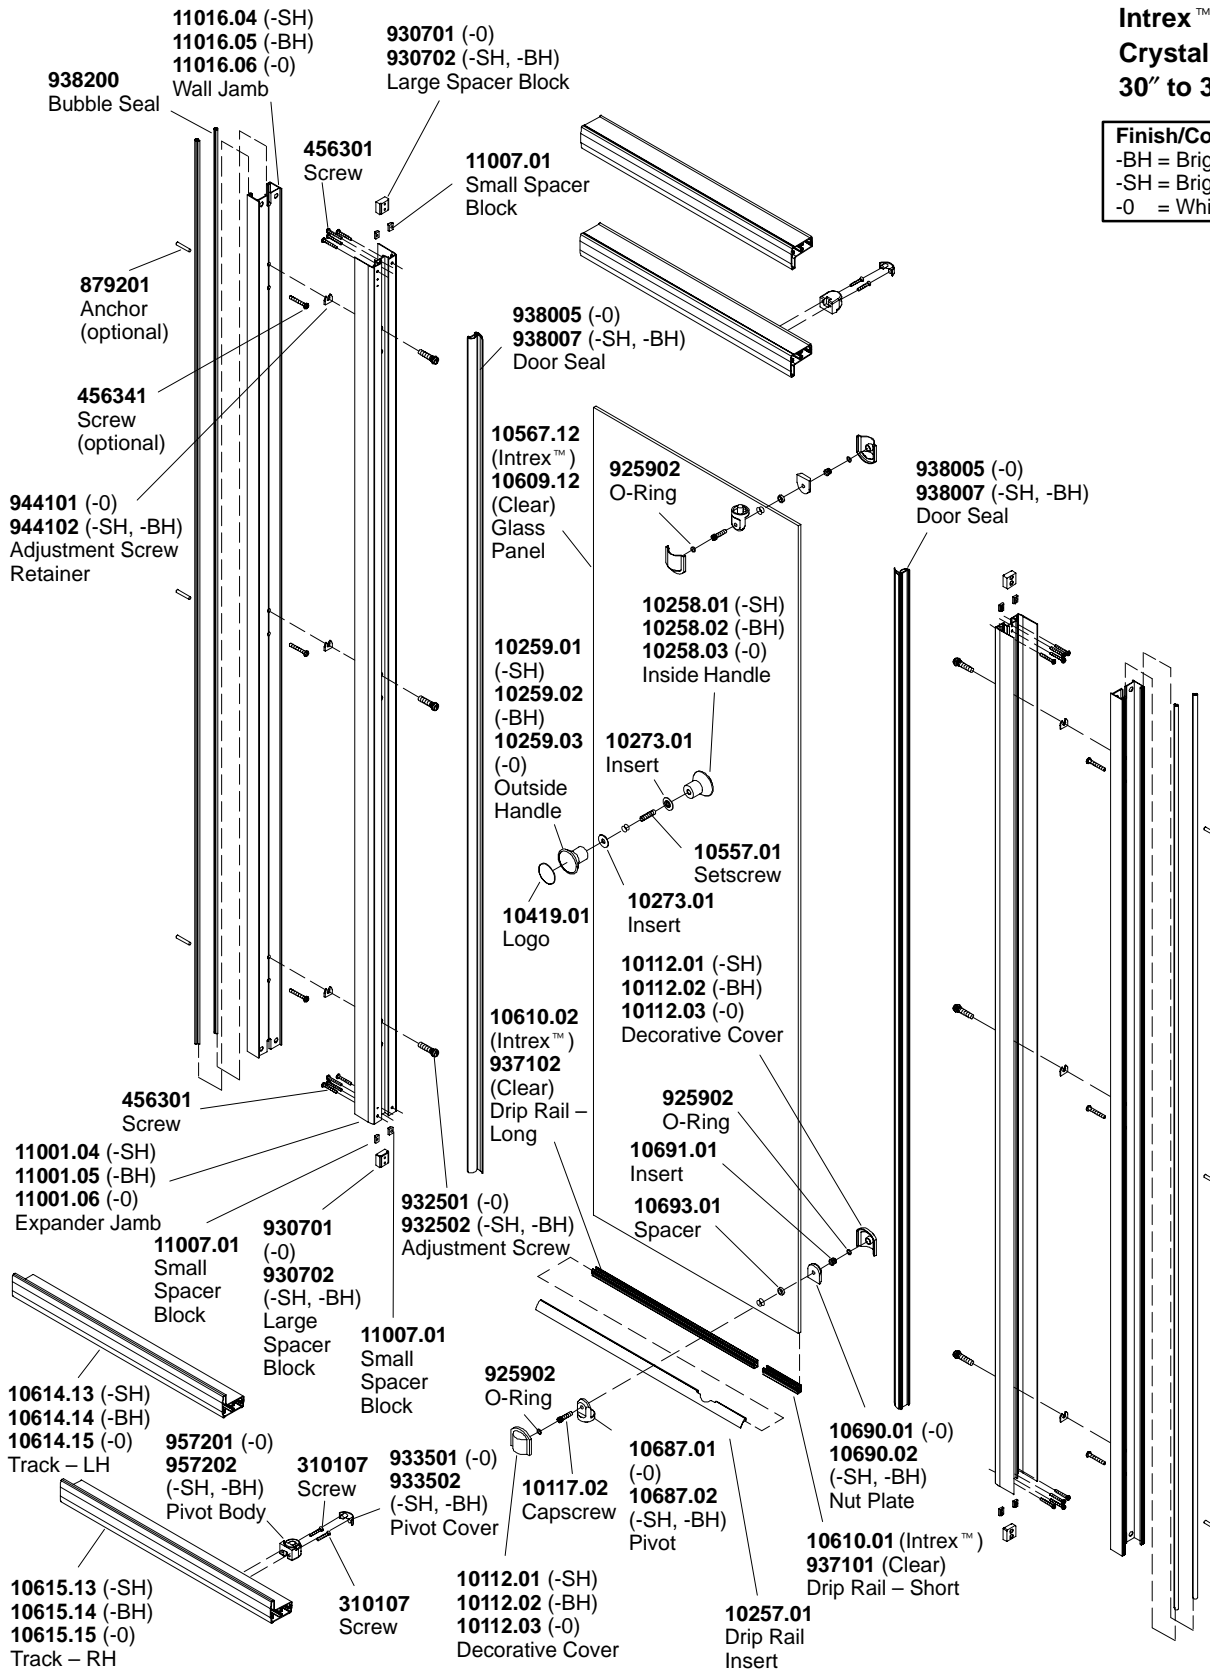

**Intrex™ Glass**  
**Crystal Clear Glass**  
**30" to 32" x 65-1/2"**

Finish/Color Code Guide	
-BH	= Bright Brass
-SH	= Bright Silver
-0	= White

\*\*Finish/color code must be specified when ordering.