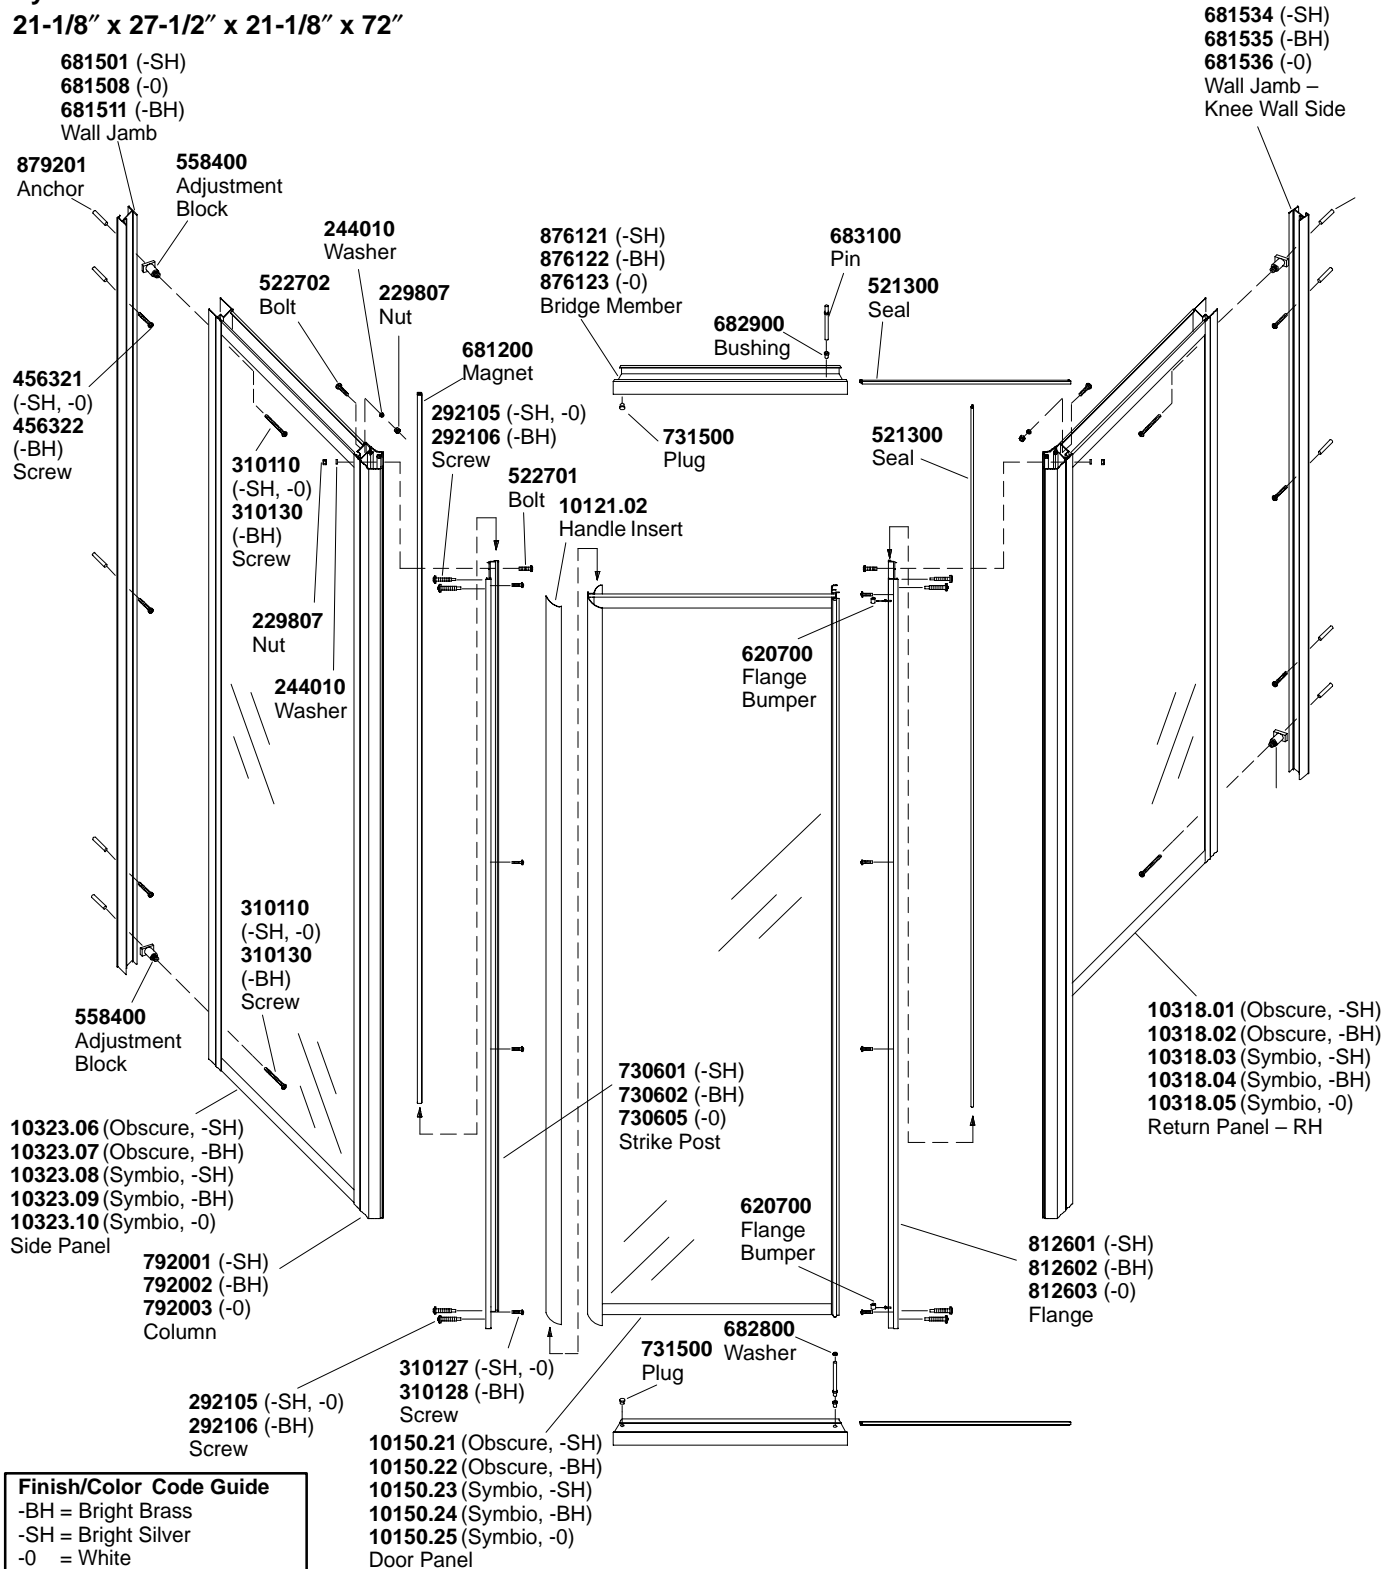

Obscure Glass Symbio Glass

21-1/8" x 27-1/2" x 21-1/8" x 72"

LEFT KNEE WALL INSTALLATION

**Finish/color code must be specified when ordering.