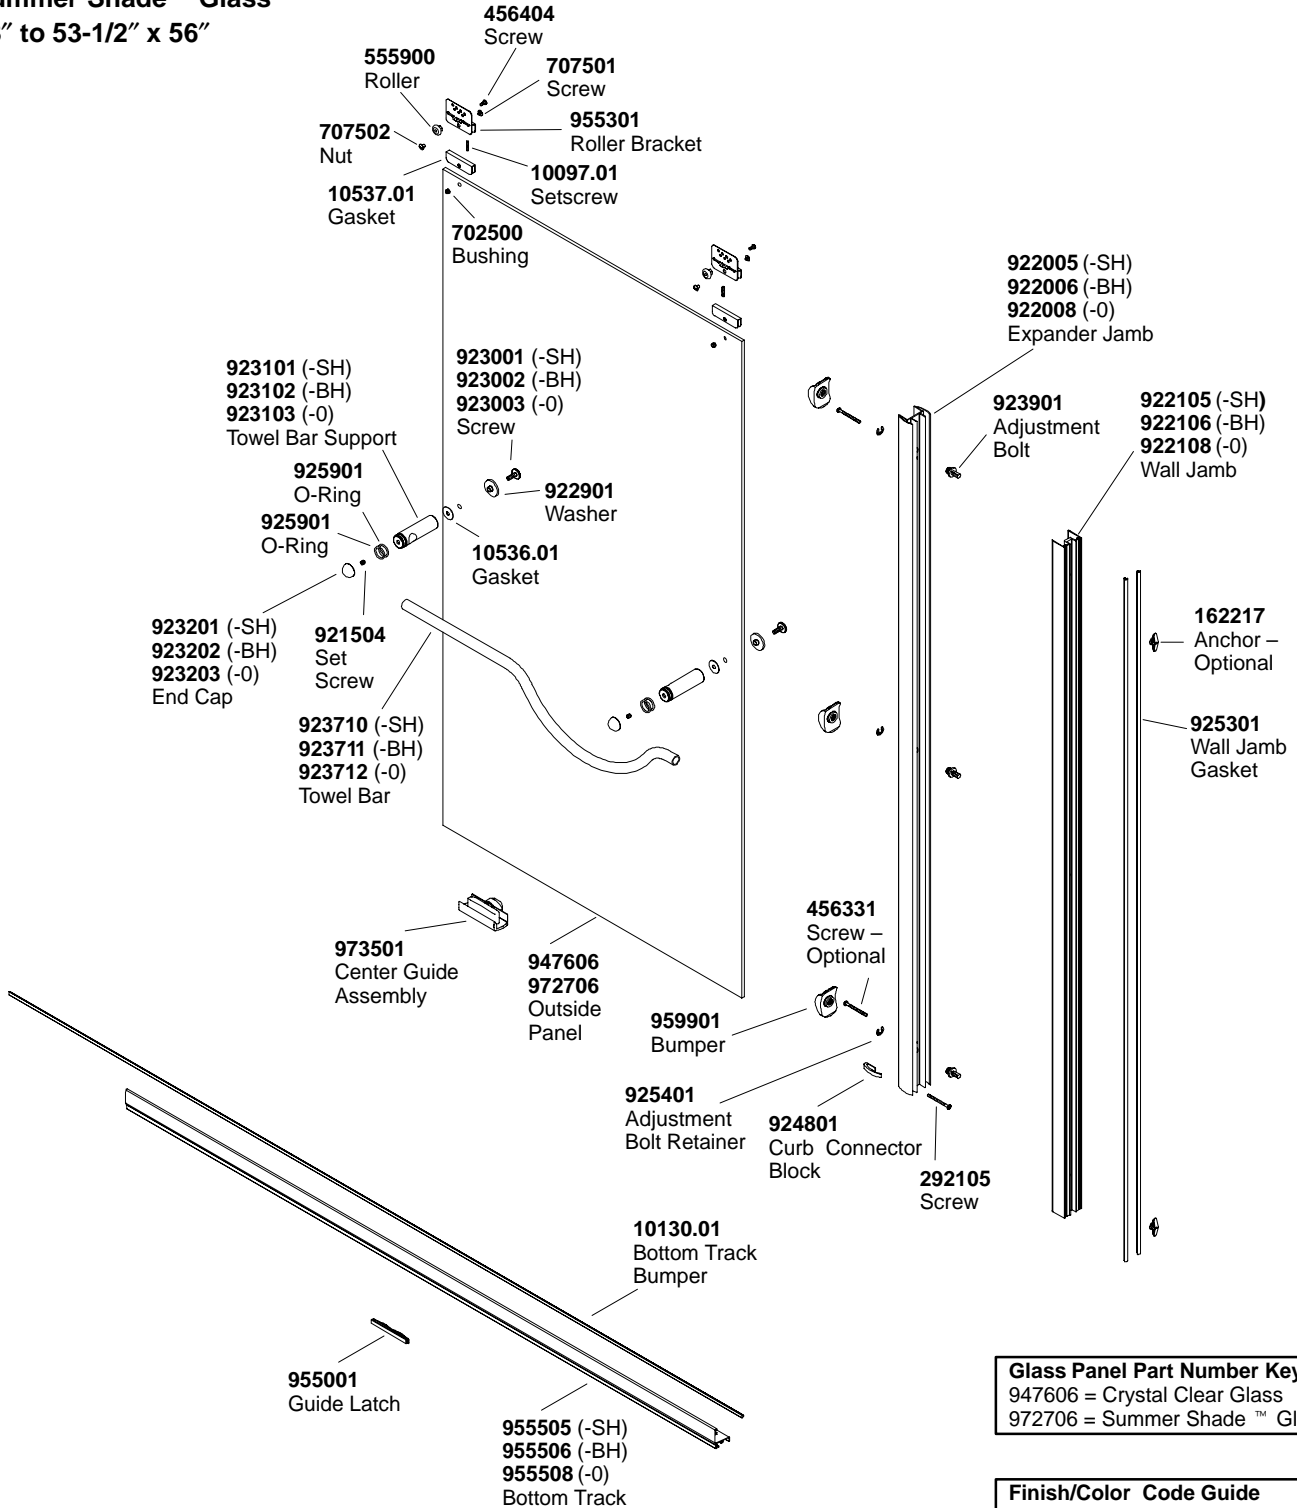

Crystal Clear Glass  
Summer Shade™ Glass  
48" to 53-1/2" x 56"

### OUTSIDE PANEL

**Glass Panel Part Number Key**  
947606 = Crystal Clear Glass  
972706 = Summer Shade™ Glass

**Finish/Color Code Guide**  
-BH = Bright Brass  
-SH = Bright Silver  
-0 = White

\*\*Finish/color code must be specified when ordering.