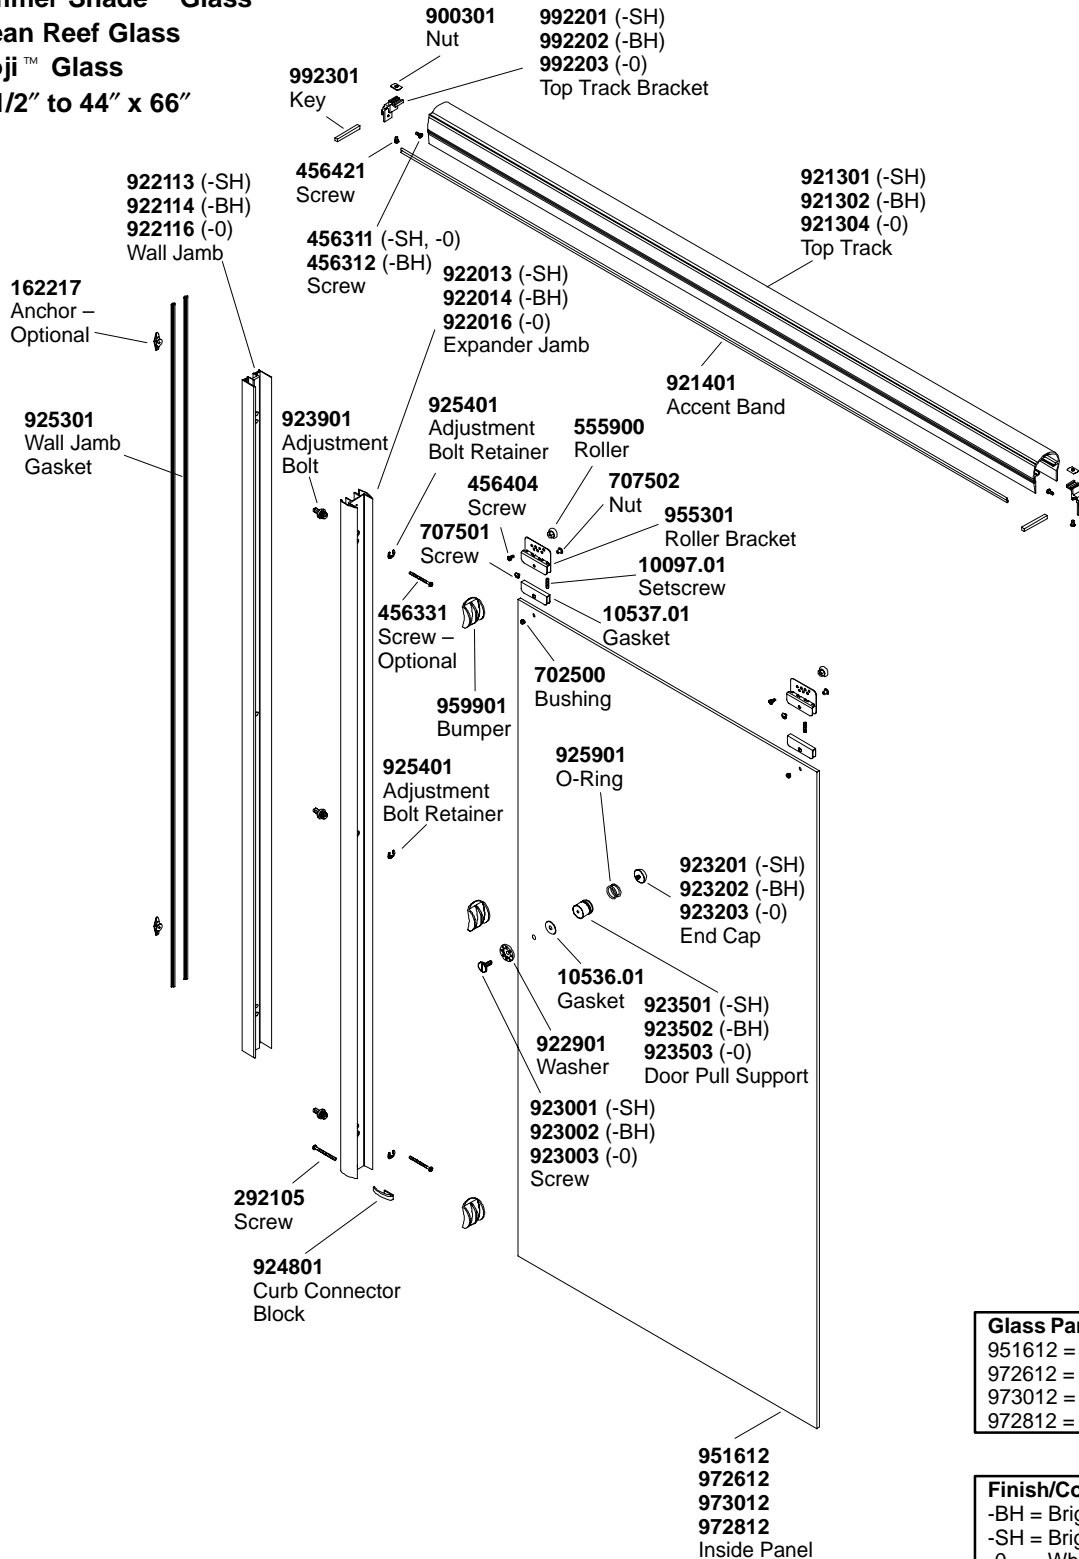

INSIDE PANEL

Crystal Clear Glass
Summer Shade™ Glass
Ocean Reef Glass
Shoji™ Glass
38-1/2" to 44" x 66"

Glass Panel Part Number Key	
951612	= Crystal Clear Glass
972612	= Summer Shade™ Glass
973012	= Ocean Reef Glass
972812	= Shoji™ Glass

Finish/Color Code Guide	
-BH	= Bright Brass
-SH	= Bright Silver
-0	= White

**Finish/color code must be specified when ordering.