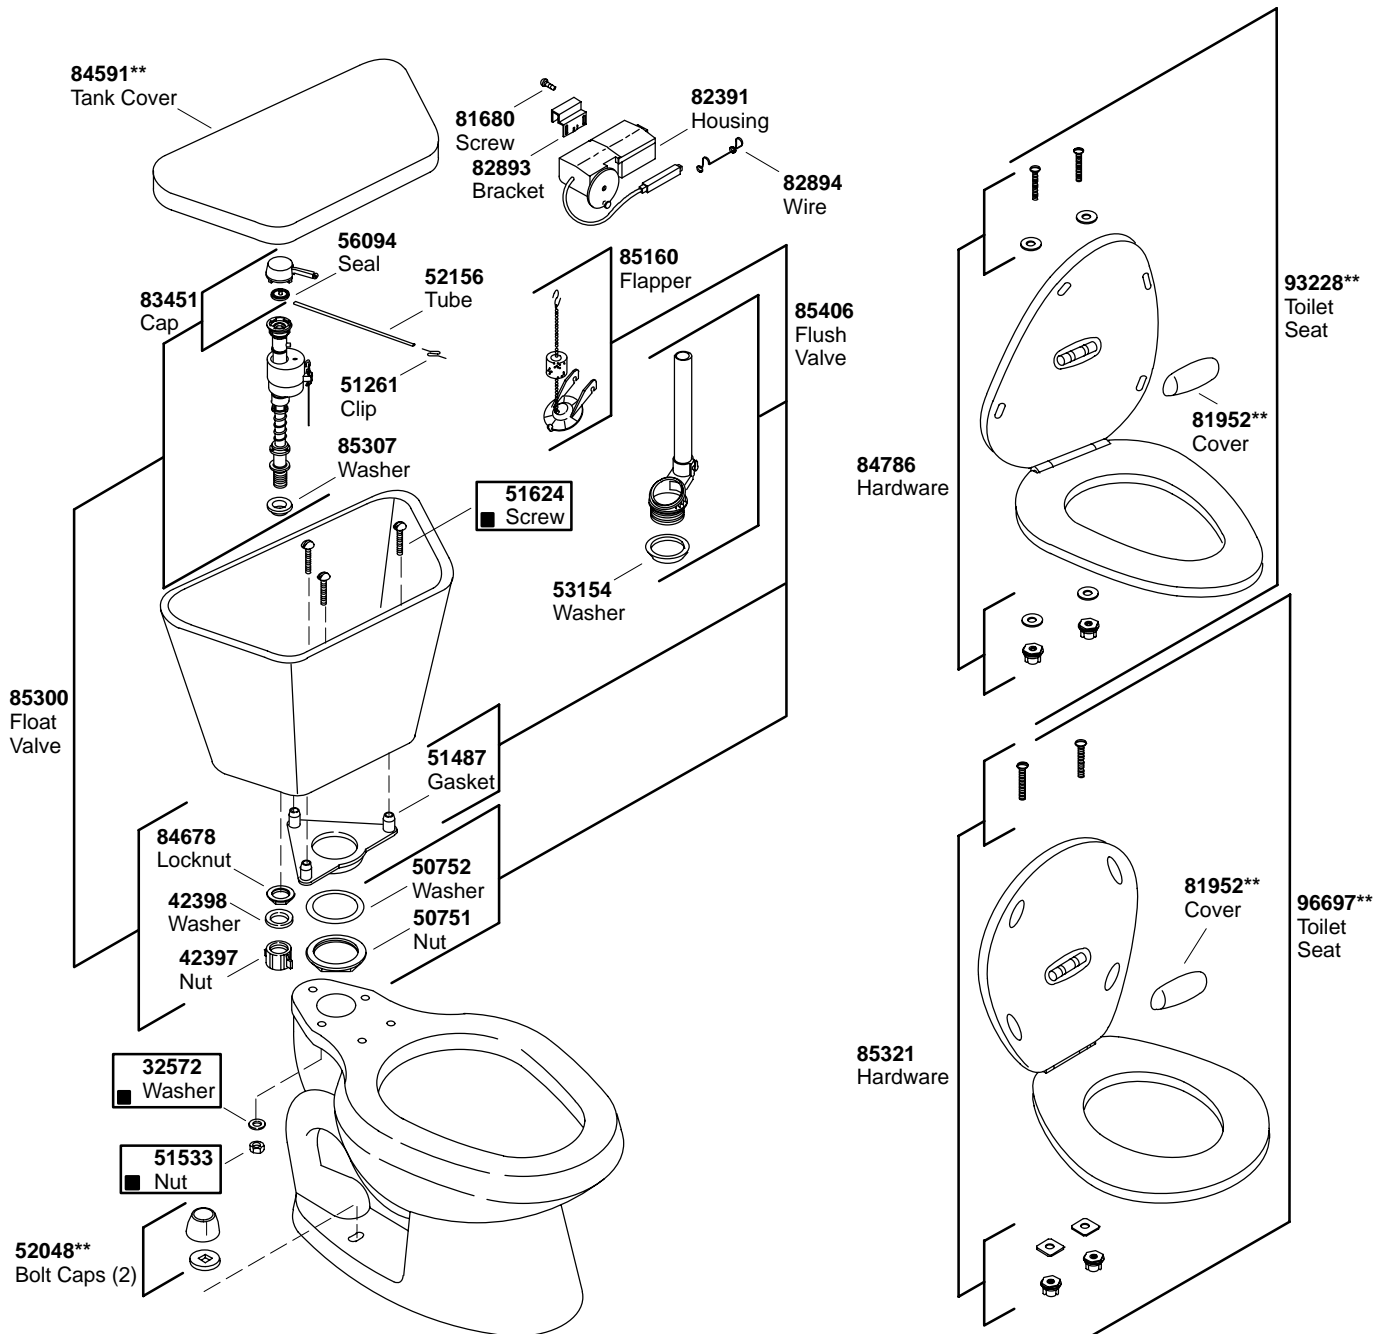

KOHLER® SERVICE PARTS

WELLWORTH™/HIGHLINE™ TOILET WITH PEACEKEEPER™ SEAT

 **30419** Hardware Kit Consists of:
51624 (3 ea.), **32572** (3 ea.), **51533** (3 ea.)

**Finish/color code must be specified when ordering.