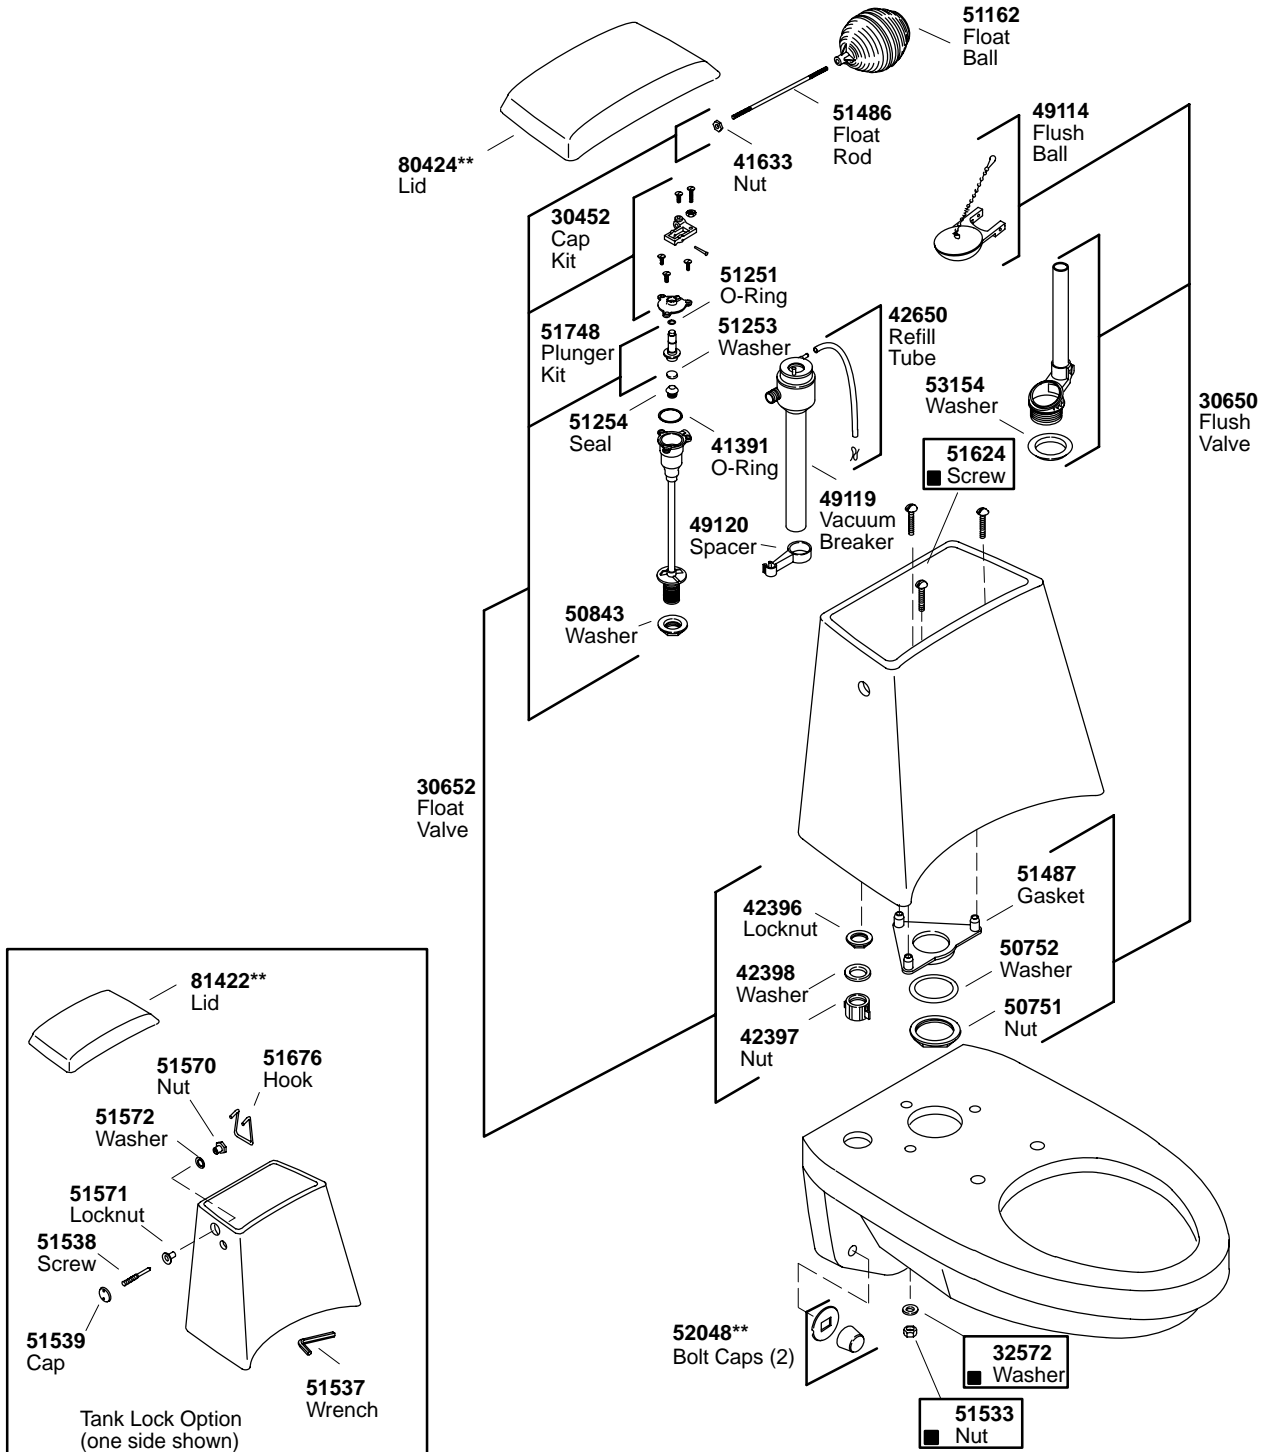

30419 Hardware Kit Consists of:
 51624 (3 ea.), 32572 (3 ea.), 51533 (3 ea.)

**Finish/color code must be specified when ordering.