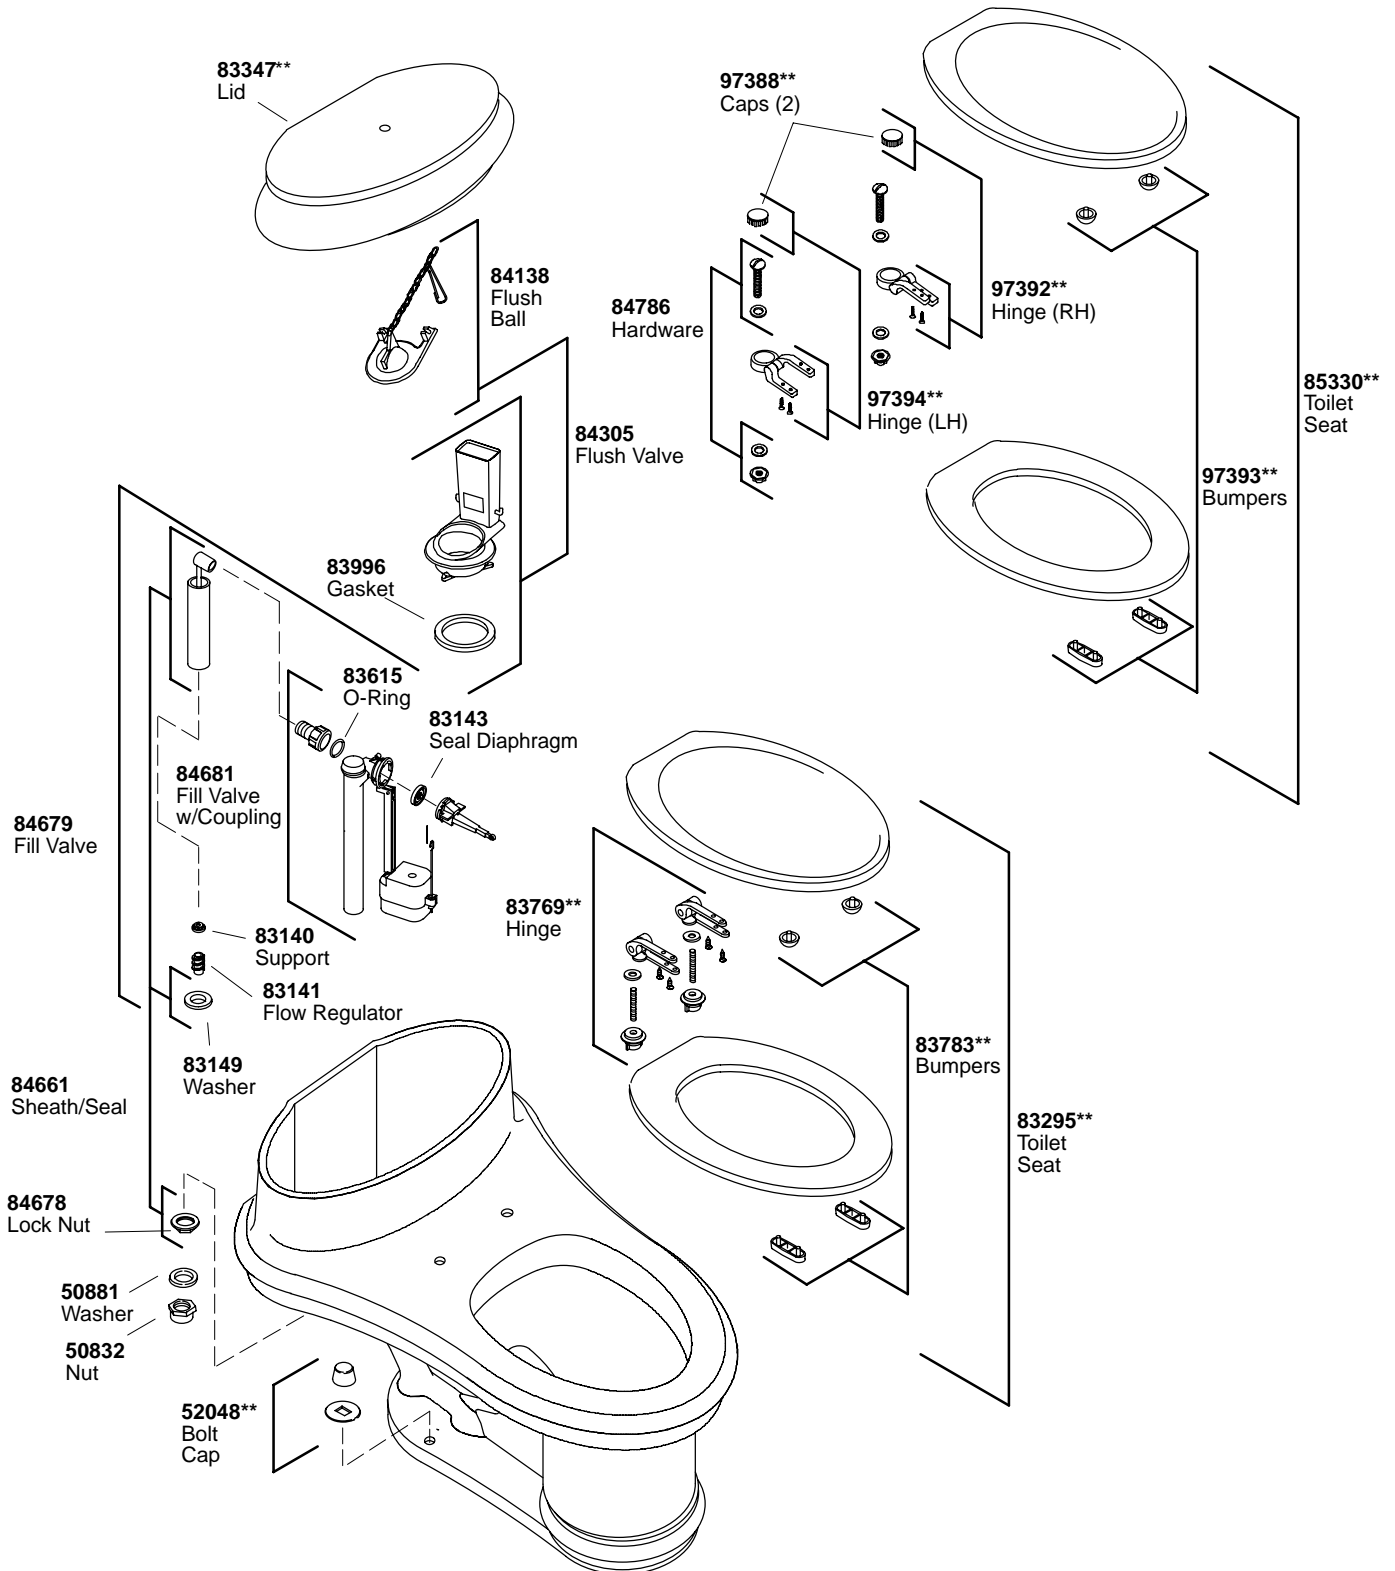

KOHLER® SERVICE PARTS

REVIVAL™
TOILET

**Finish/color code must be specified when ordering.