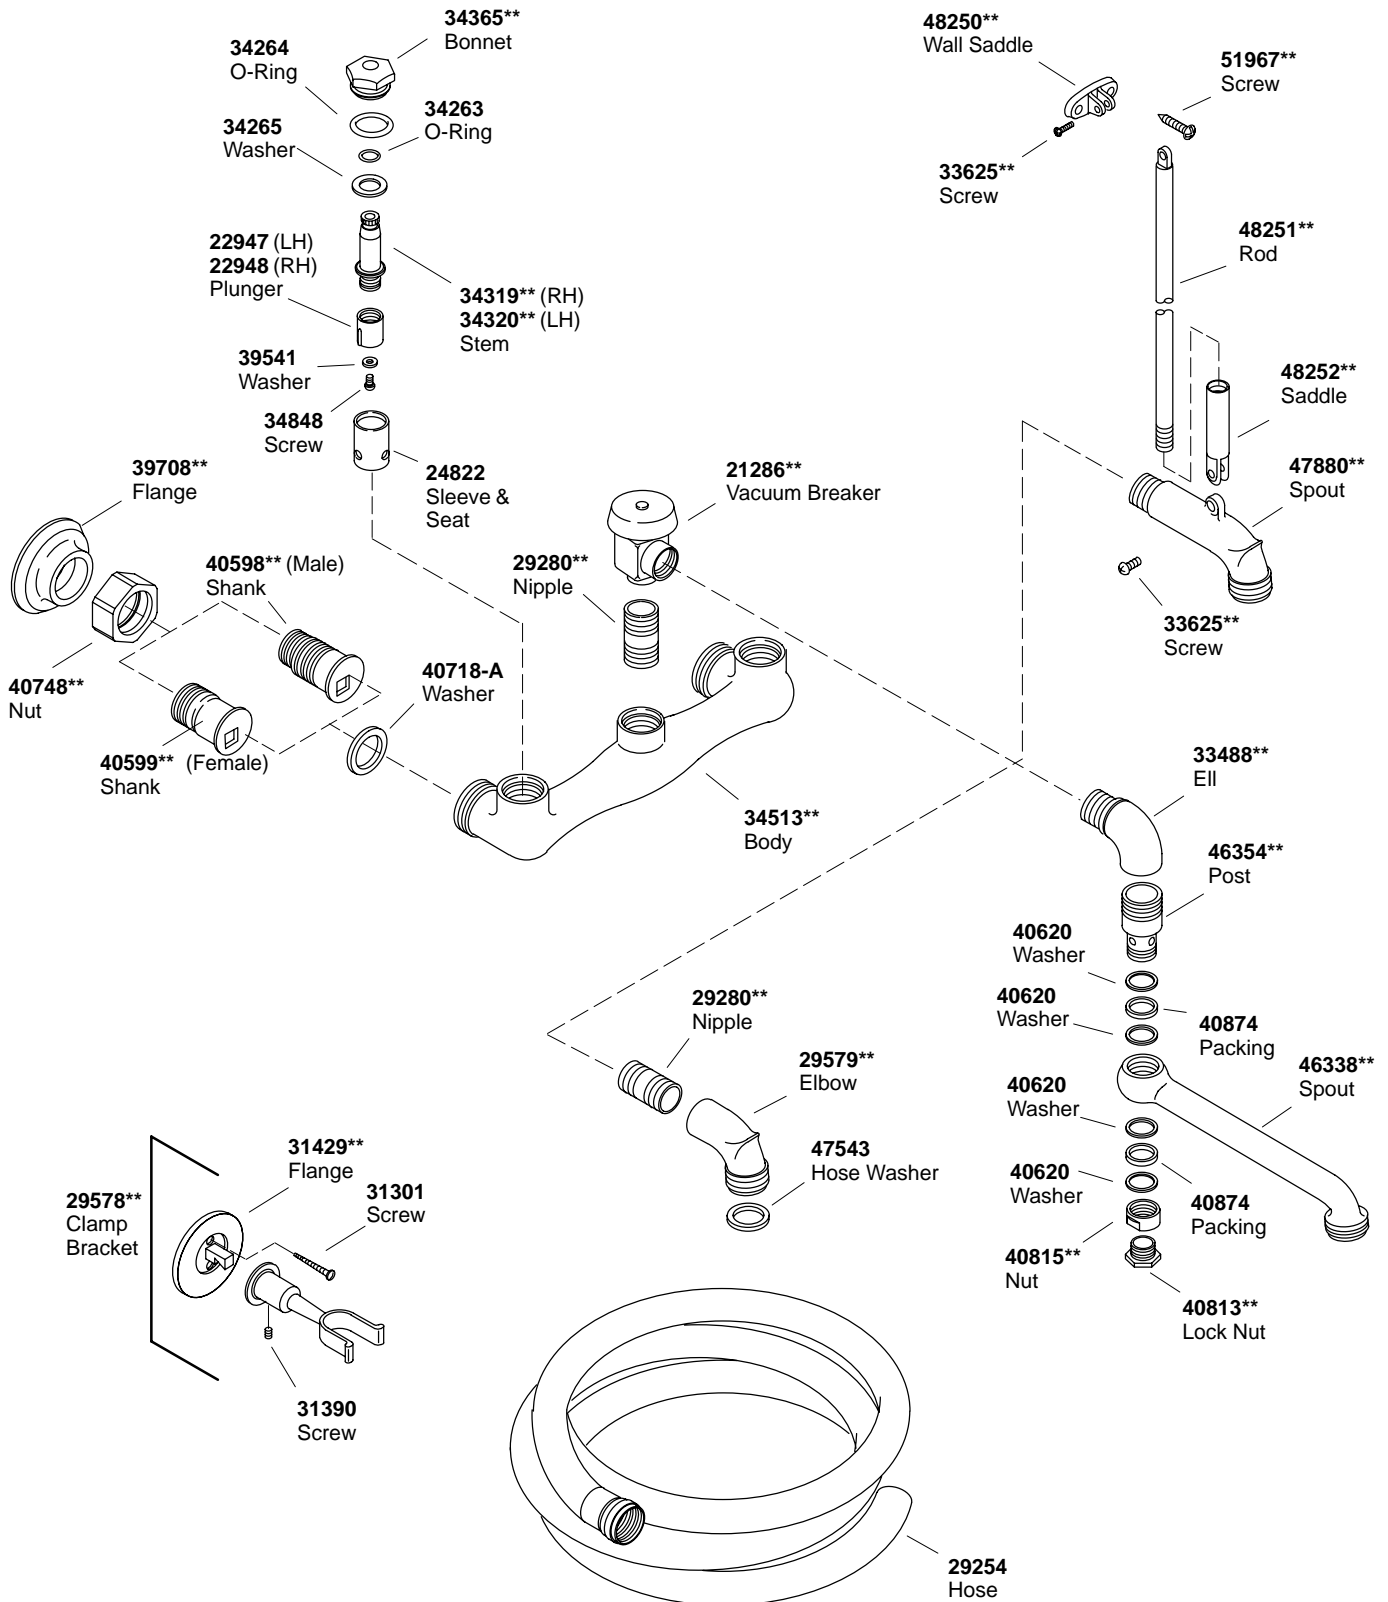

KOHLER® SERVICE PARTS

SERVICE SINK VALVES AND BODIES

**Finish/color code must be specified when ordering.