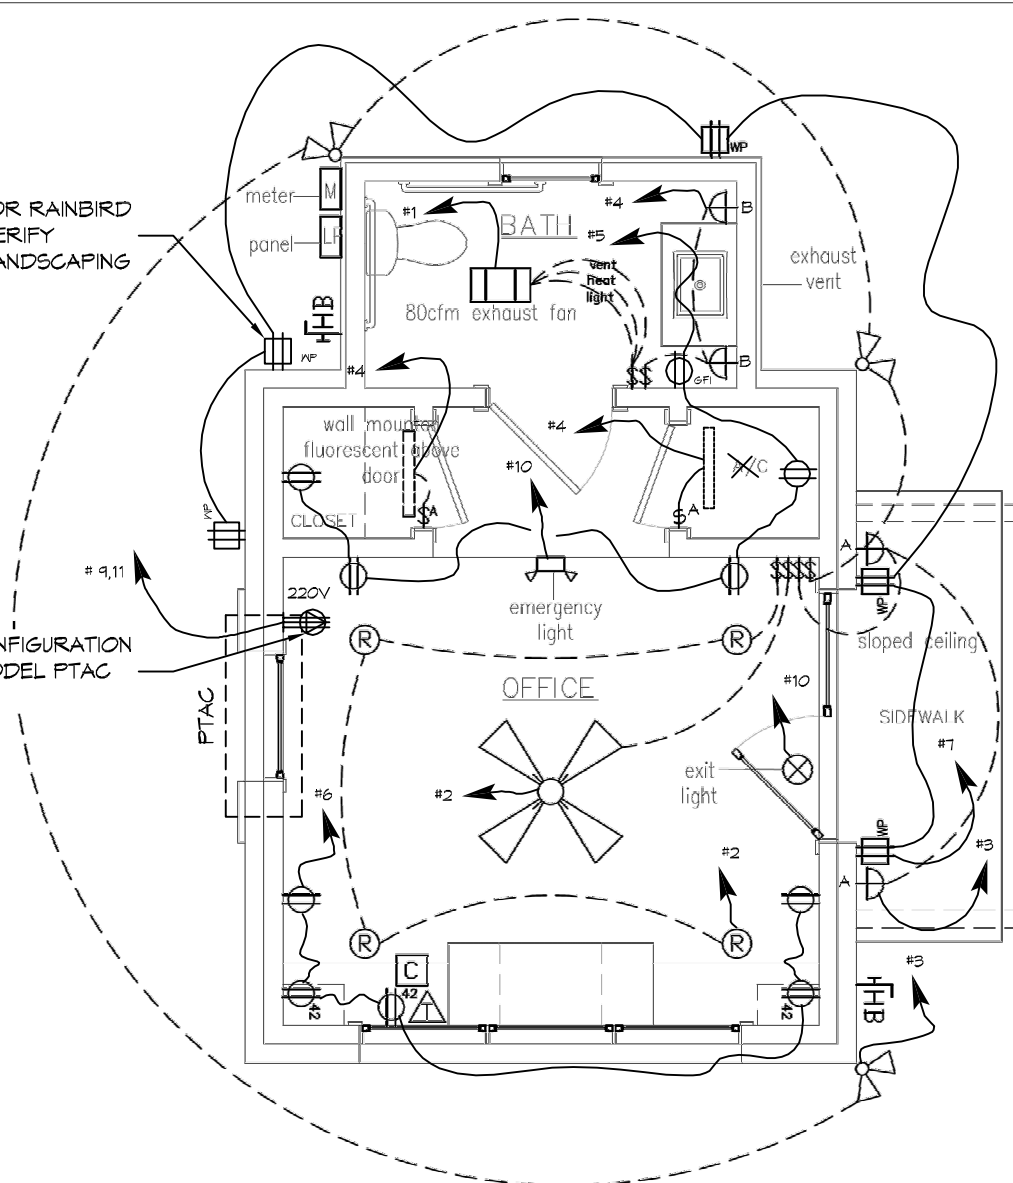

THIS OUTLET FOR RAINBIRD IRRIGATION. VERIFY LOCATION W/LANDSCAPING

MATCH NEMA CONFIGURATION FOR SPECIFIC MODEL PTAC INSTALLED.

1 **ELECTRICAL** Plan
 Scale: 1/4" = 1'-0"