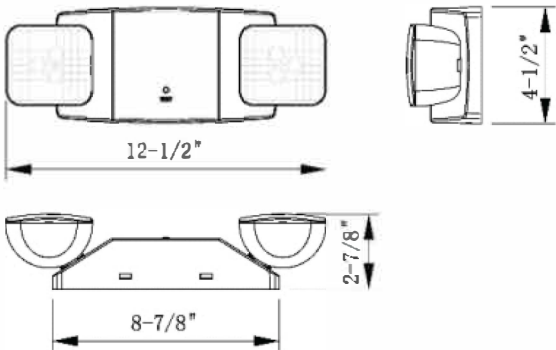

FACE

- The face has two square LED heads that are fit into bevels on either side and each has a reflector and diffuser

BATTERY

- Indicator light shows high charge and readiness for operation
- Ni-cad battery works during power failures
- Replaceable and requires no maintenance
- When completely charged, supplies emergency power for 90 minutes

ELECTRICAL

- 120/277VAC dual voltage, 50/60Hz.
- Charge 24 hours, discharge 100 minutes
- Trickle charge after battery fully charge.
- Test Switch / Charge Indicator light.

HOUSING

- All components are injection molded, color stable, high impact material.
- Polymeric enclosure that serves to contain electronic part have 5VA flammability rating.
- Black color optional.
- Friendly configuration design for quick installation.
- Fixture can be ceiling, wall mounted.
- Universal J-box mounting pattern.

MOUNTING

- Suitable for wall mount and ceiling mount.
- Top knockout for conduit applications.

LAMP HEAD

- Standard model LED lamp head DC 3.6V, 0.9W, deliver 135 lm/head from whole unit, CCT 5700K.

CODE COMPLIANCE

- UL and cUL listed and meets or exceed all requirement in NFPA 70, NFPA 101 life safety code, suitable for U.S.A and Canada market.
- Suitable for 10°C - 40°C ambient temperature, suitable for damp location.