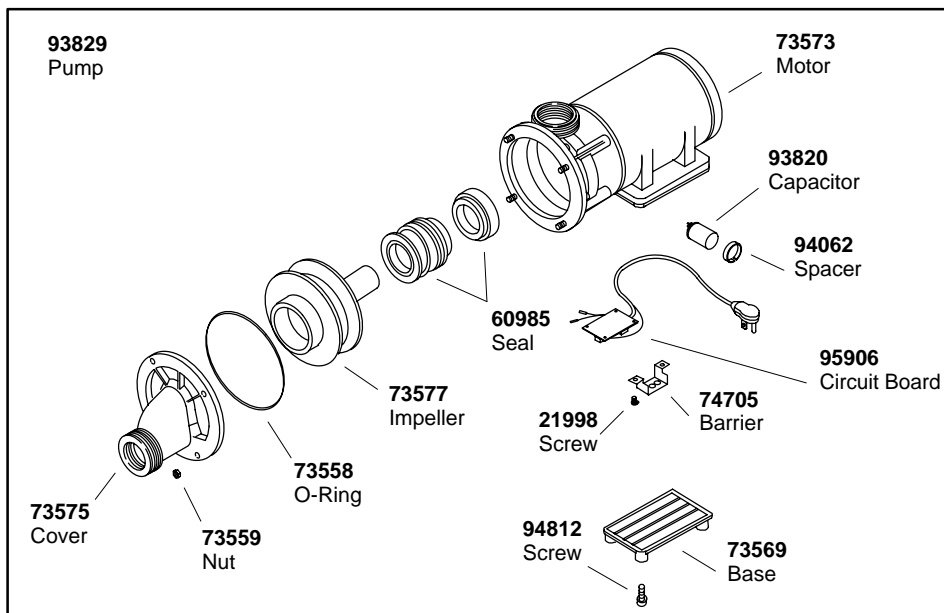

# KOHLER® SERVICE PARTS

RIVERBATH™

K#	
K-1397-**-AA	With Integral Fill
K-1399-**-AA	Without Integral Fill
K-9661-**-AA	Jet Trim Only

\*\*Finish/color code must be specified when ordering.

**\*\*Finish/color code must be specified when ordering.**

\*\*Finish/color code must be specified when ordering.

For all unidentified tubes, use **93838 1" Flex Tube Repair Kit.**

\*\*Finish/color code must be specified when ordering.