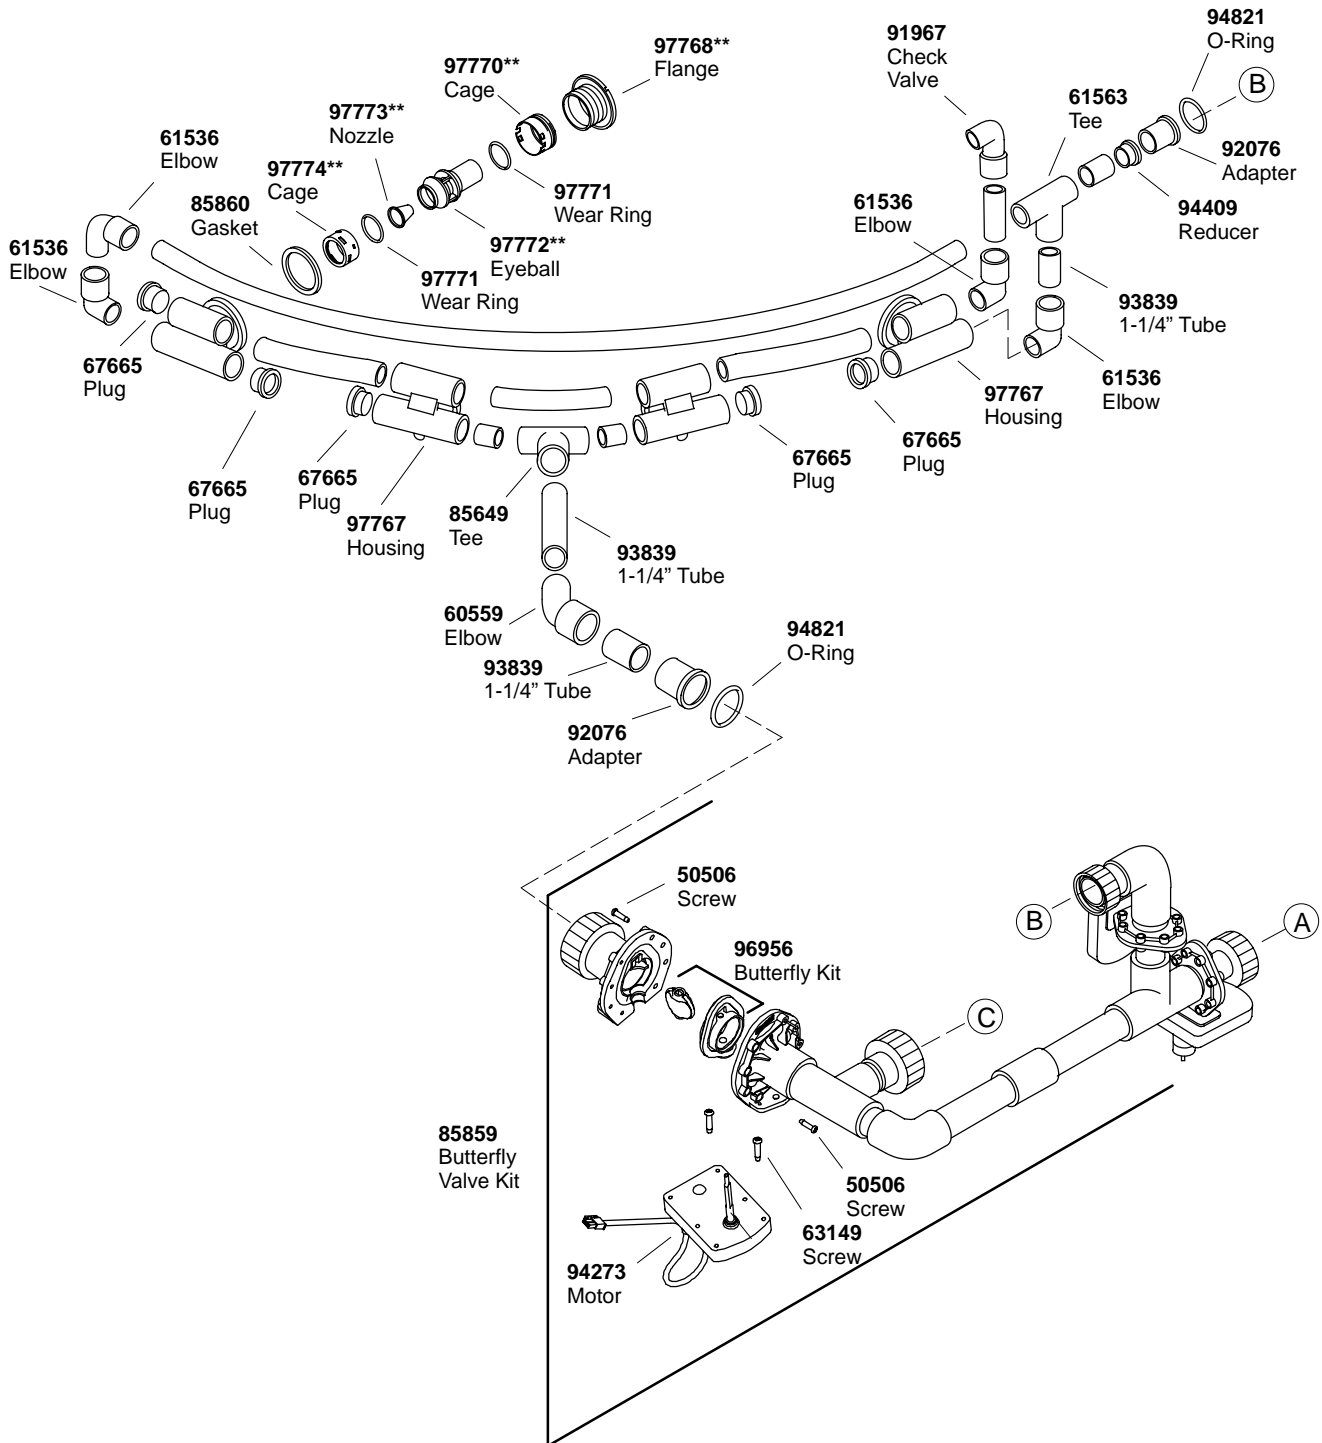

# KOHLER® SERVICE PARTS

RIVERBATH™

K#	
K-1397-**-AA	With Integral Fill
K-1399-**-AA	Without Integral Fill
K-9661-**-AA	Jet Trim Only

\*\*Finish/color code must be specified when ordering.

**\*\*Finish/color code must be specified when ordering.**

\*\*Finish/color code must be specified when ordering.

For all unidentified tubes, use **93838 1" Flex Tube Repair Kit.**

\*\*Finish/color code must be specified when ordering.