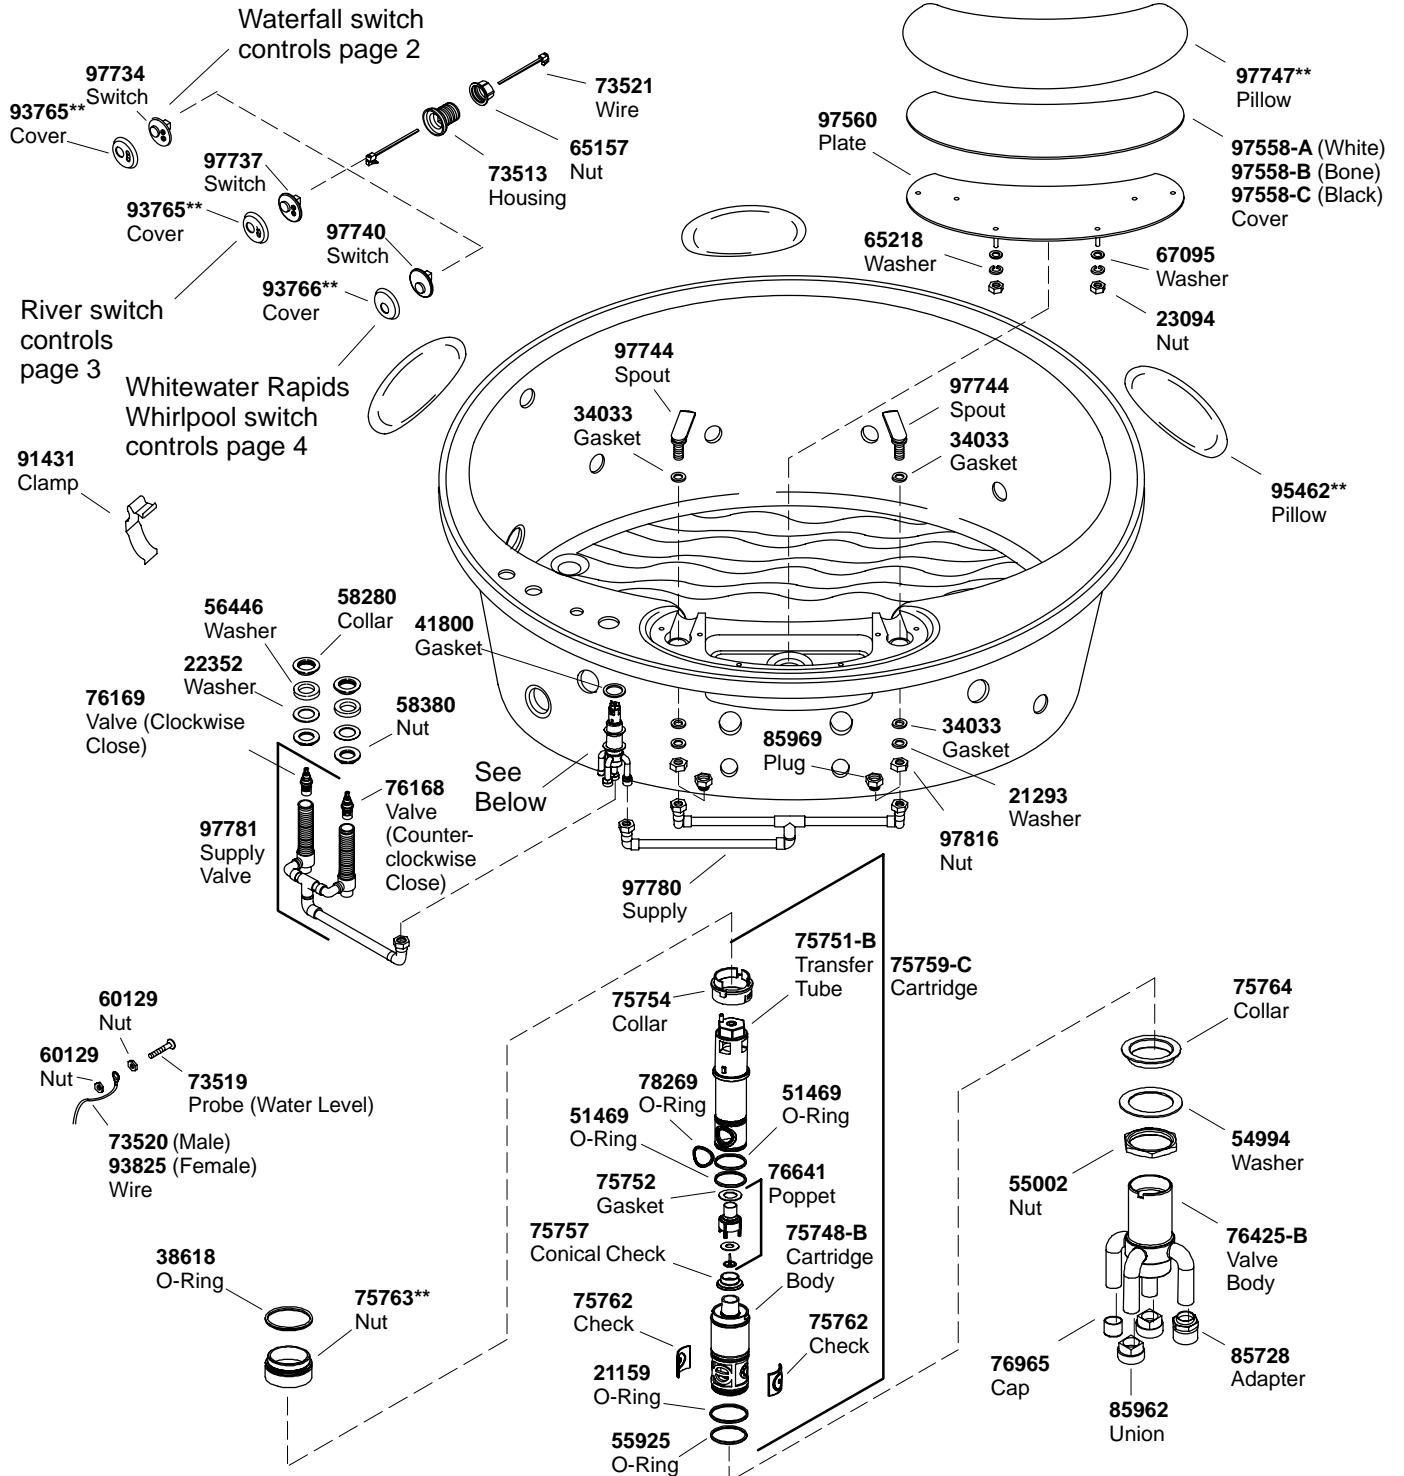

# KOHLER® SERVICE PARTS

RIVERBATH™

K#	
K-1397-**-AA	With Integral Fill
K-1399-**-AA	Without Integral Fill
K-9661-**-AA	Jet Trim Only

\*\*Finish/color code must be specified when ordering.

**\*\*Finish/color code must be specified when ordering.**

\*\*Finish/color code must be specified when ordering.

For all unidentified tubes, use **93838 1" Flex Tube Repair Kit.**

\*\*Finish/color code must be specified when ordering.