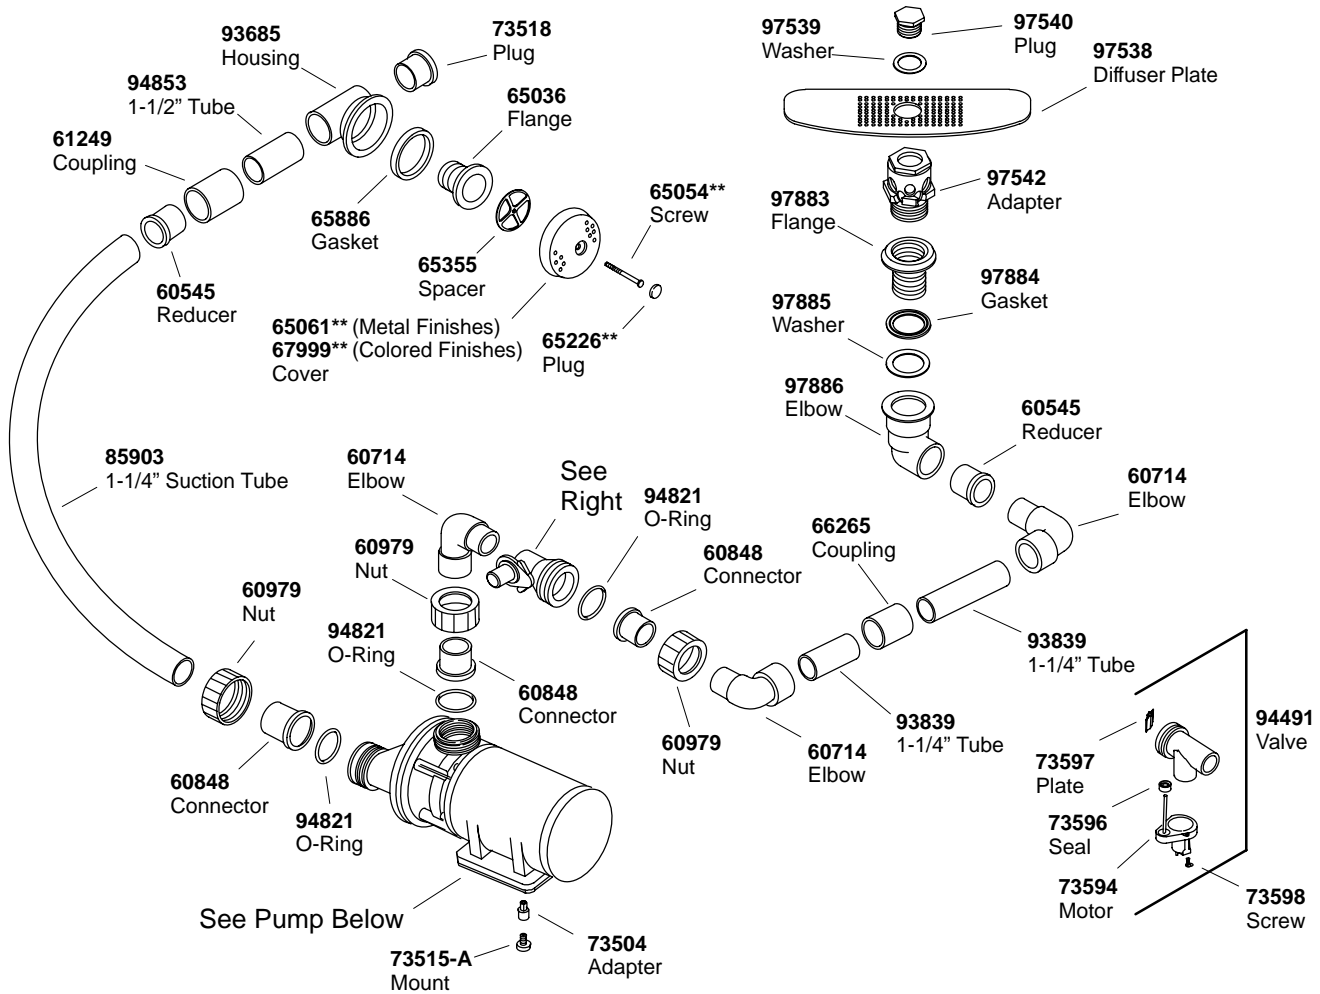

# KOHLER® SERVICE PARTS

RIVERBATH™

K#	
K-1397-**-AA	With Integral Fill
K-1399-**-AA	Without Integral Fill
K-9661-**-AA	Jet Trim Only

\*\*Finish/color code must be specified when ordering.

**\*\*Finish/color code must be specified when ordering.**

\*\*Finish/color code must be specified when ordering.

For all unidentified tubes, use **93838 1" Flex Tube Repair Kit.**

\*\*Finish/color code must be specified when ordering.