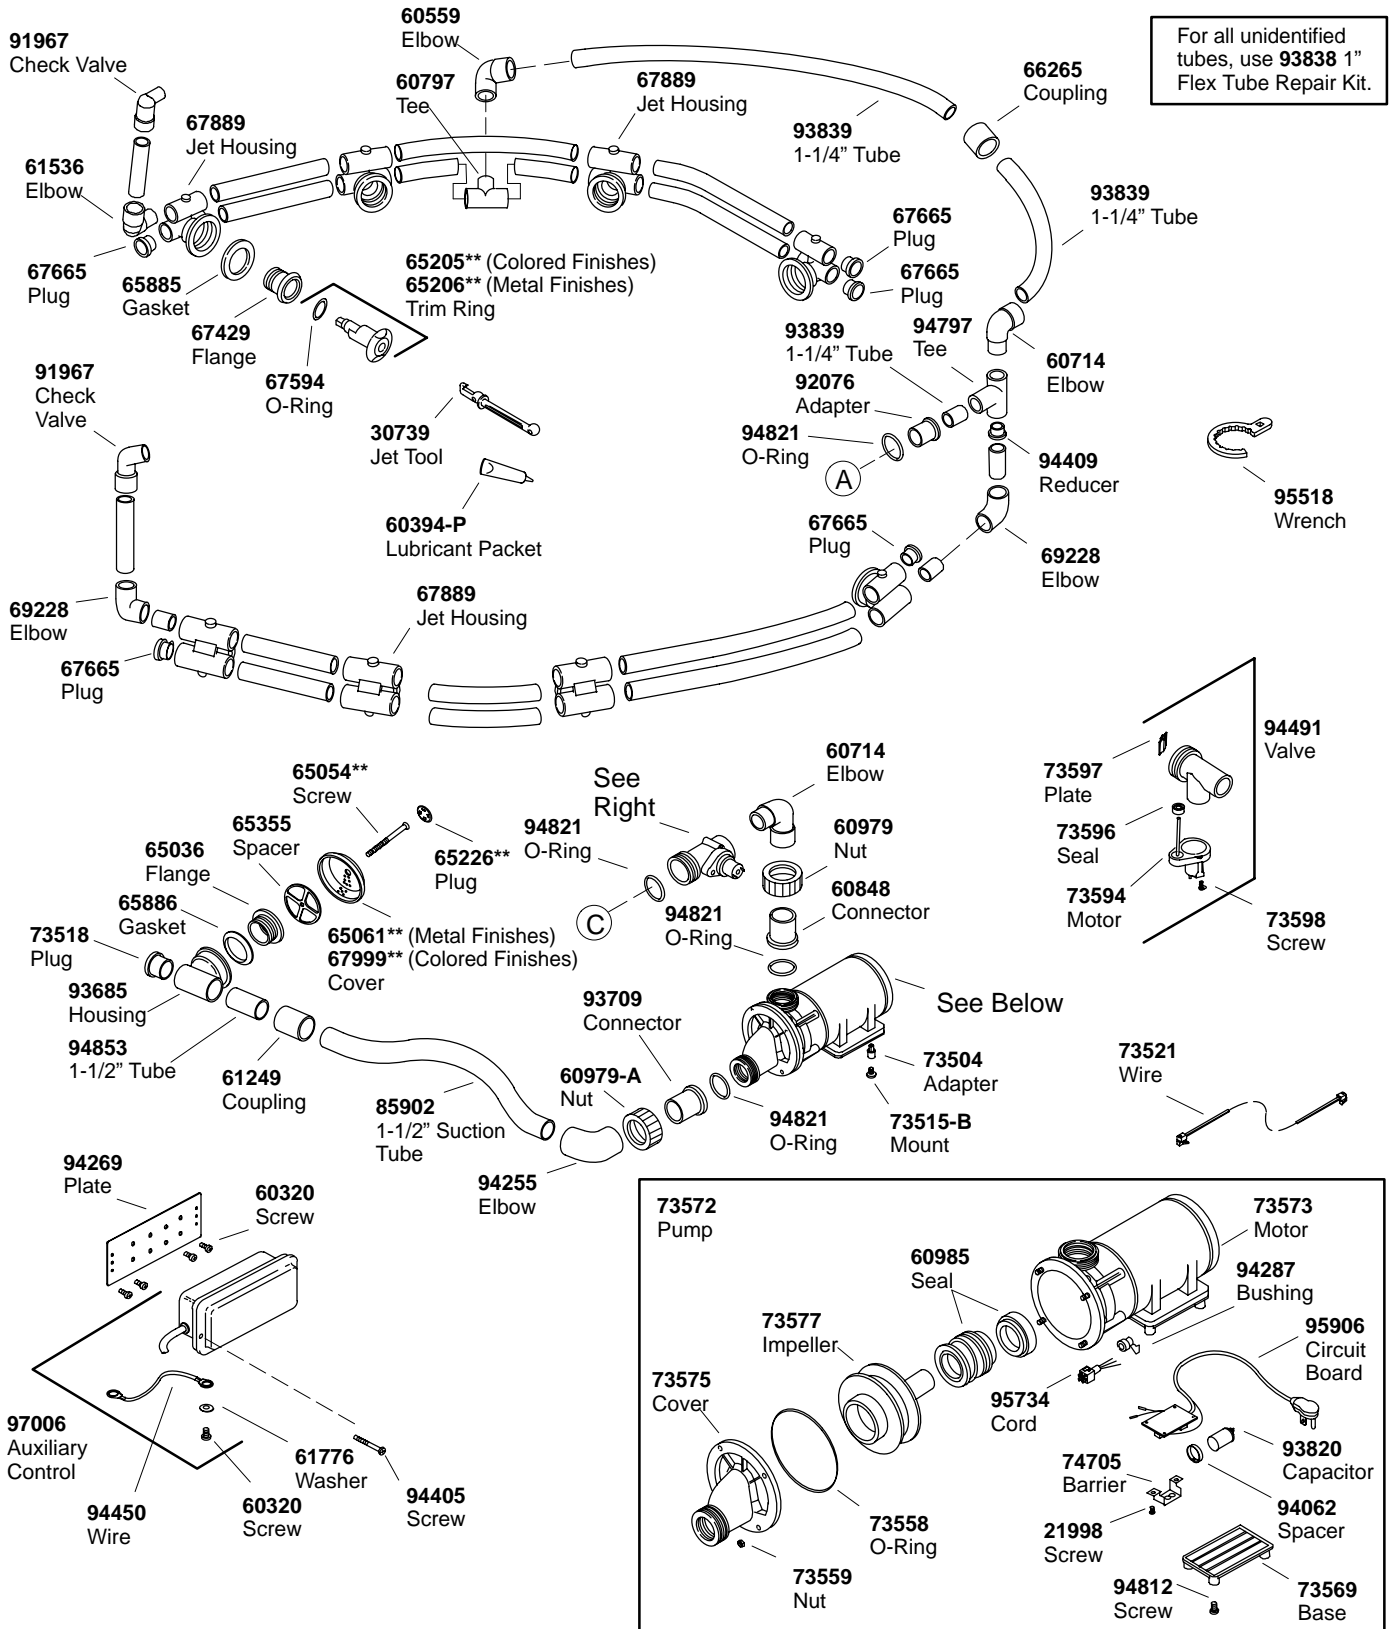

# KOHLER® SERVICE PARTS

RIVERBATH™

K#	
K-1397-**-AA	With Integral Fill
K-1399-**-AA	Without Integral Fill
K-9661-**-AA	Jet Trim Only

\*\*Finish/color code must be specified when ordering.

**\*\*Finish/color code must be specified when ordering.**

\*\*Finish/color code must be specified when ordering.

For all unidentified tubes, use **93838 1" Flex Tube Repair Kit.**

\*\*Finish/color code must be specified when ordering.