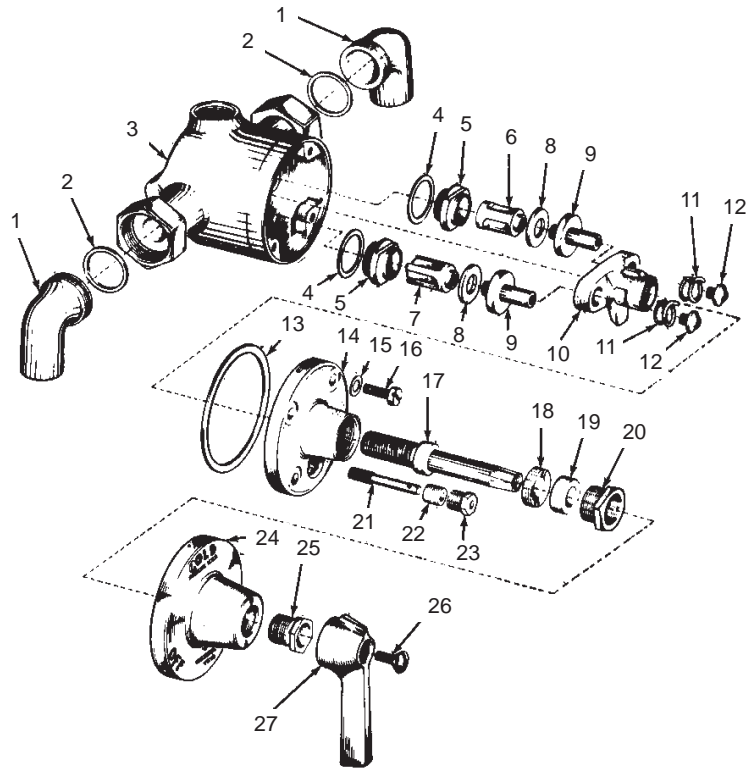

K-7250
K-7215§
K-7250§

NIEDECKEN
NIEDECKEN
NIEDECKEN

INDUSTRIAL SHOWER
EXPOSED SHOWER MIXER VALVE ASSEMBLY
INDUSTRIAL EXPOSED SHOWER MIXER VALVE ASSEMBLY

ORDER BY KIT NUMBER OR PART NUMBER, NOT ITEM NUMBER OR KIT LETTER.

Ordering Options

Item	Part No. or Kit
1	*
2	21864
3	*
4, 5	A
6, 7	B
8	A, B
9, 10	B
11, 12	B, C
13	A
14	21745†
15	A, D
16	D
17, 18, 19, 20	E
21, 22, 23	F
24	21723‡
25, 26	G
27	22141‡

Kit Ordering Information

Kit	Kit Part No.	Kit Name	Kit Contents
A	21516†	Valve Rebuilding	2 ea., Items 4, 5, 8; 1 ea., Items 13, 19; 4 ea., Item 15
B	21502-A†	Yoke and Plunger	2 ea., Items 8, 9, 11, 12; 1 ea., Items 6, 7, and 10
C	30208†	Spring and Screw	2 ea., Items 11, 12
D	30209	Screw and Gasket	4 ea., Items 15, 16
E	30210†	Stem Packing Nut	1 ea., Items 17 thru 20
F	30211	Regulating Stem and Nut	1 ea., Items 21, 22, 23
G	30212‡	Screw and Bushing	1 ea., Items 25, 26

KITS MAY INCLUDE EXTRA PARTS

NOTES:

- * Not available as a service part.
- † 21951 Seat wrench required for service.
- † #22117 Spindle Bushing wrench required for service.

LEGEND:

- ‡ Specify Finish.
- § Reference Number Only.
- † Service tool required.