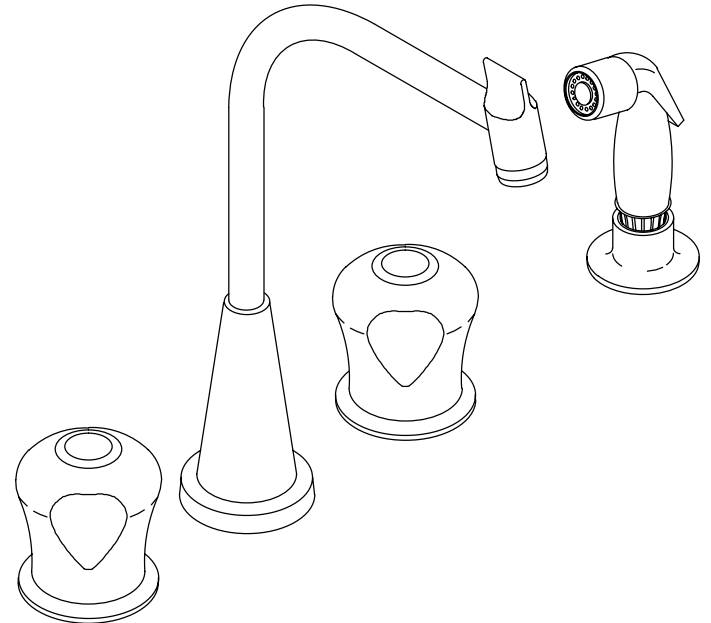

**KITCHEN SINK FAUCET  
K-15259-P**

**FEATURES**

- Metal construction
- Flexible connections
- Reversible quarter-turn washerless ceramic disc valves
- 8" Multi-Swivel™ swing spout
- Rotating aerator
- 2.2 gallons per minute
- Sculptured acrylic handles
- Ground joint connections
- White handspray

**CODES/STANDARDS APPLICABLE**

Specified model meets or exceeds the following:

- ASME/ANSI A112.18.1M
- CSA B125
- Energy Policy Act of 1992
- IAPMO/UPC
- NSF 61

**COLORS/FINISHES**

- CP Polished Chrome

**SPECIFIED MODEL:**

Model	Description	
K-15259-P	Coralais Kitchen Sink Faucet	<input type="checkbox"/> CP

**PRODUCT SPECIFICATION:**

Two-handle kitchen sink faucet shall be of metal construction. Faucet shall feature reversible quarter-turn washerless ceramic disc valves, assuring positive handle stop positioning. Product shall include flexible connections, 8" Multi-Swivel swing spout, rotating aerator, sculptured acrylic handles, ground joint connections, and white handspray. Faucet shall be Kohler Model K-15259-P-CP.