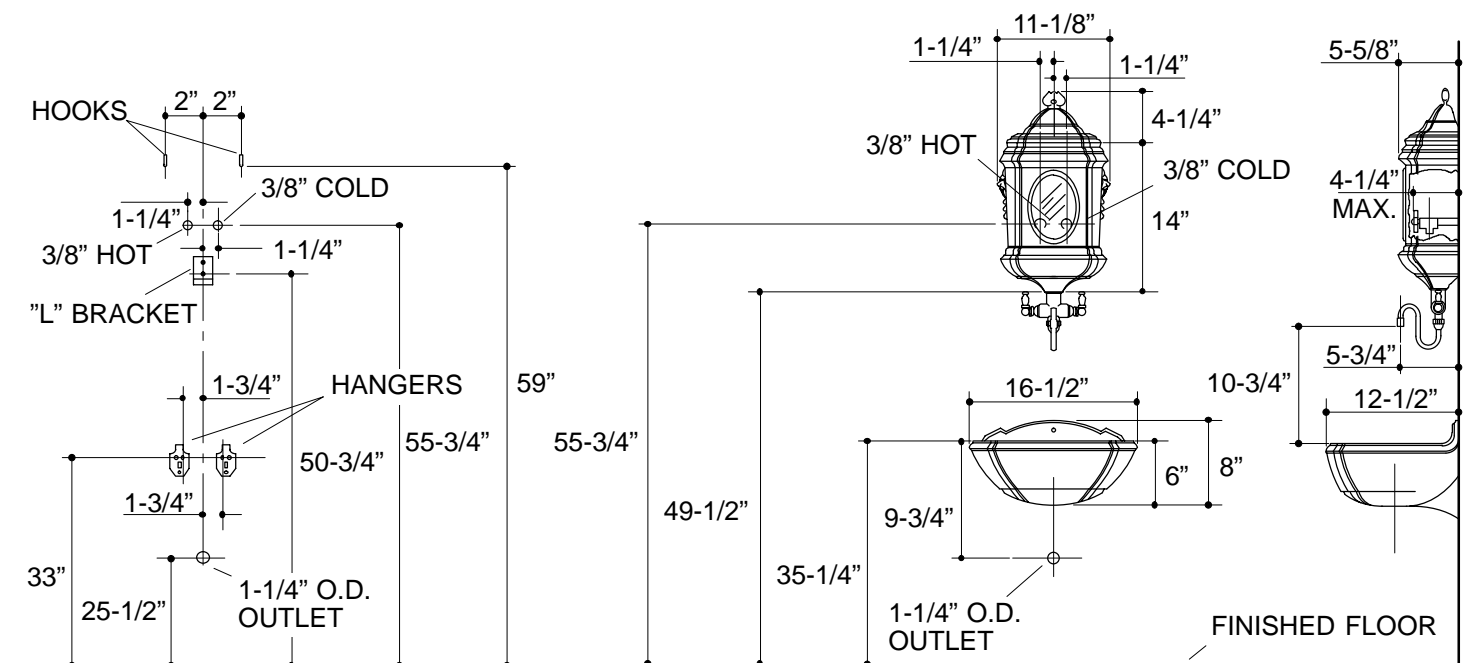

Ordering Information

Applicable product:		
Wall-mount lavatory	K-3035	shown
Wall-mount cistern	K-3036	shown

Product Information

Fixture*:		basin area	water depth
Lavatory		13" x 9"	2-3/4"
Outlet	1-7/8" D.		

* Approximate measurements for comparison only.

Included Components:		
3/8" angle supplies with stops	shown	K-7605
Trap	not shown	K-8998
Faucet mounting hardware	shown	30716
Lavatory support assembly	shown	30726

BRACKET AND HANGER LOCATIONS

.9<116

K-3035, K-3036 Alouette™ Lavatory & Cistern
106687-1-AA (A)

KOHLER[®]