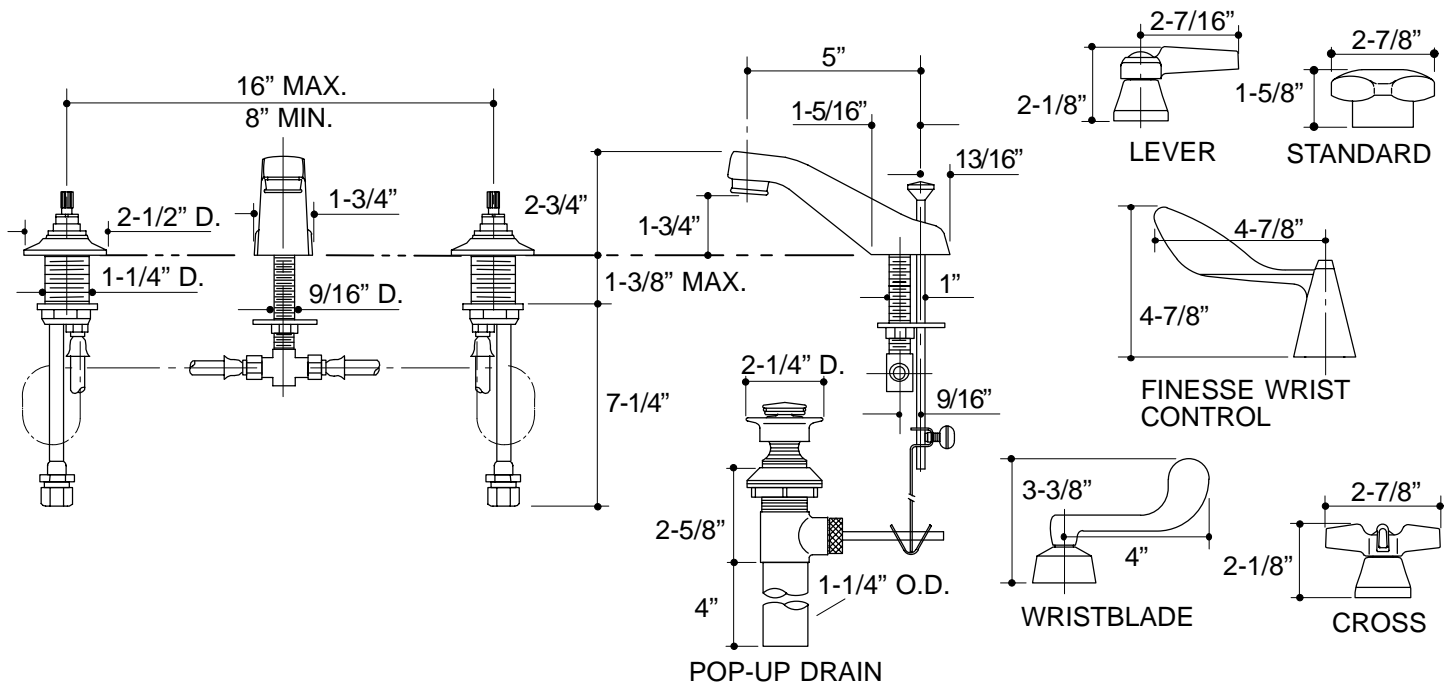

## Ordering Information

Applicable faucet:	
Complete faucet with standard handles	K-7437-2A
Base faucet with water-guard aerator*	K-7437-K
Base faucet with vandal-resistant aerator*	K-7437-KE
Handles:	
Triton standard handles	K-16012-2
Triton cross handles	K-16012-3
Triton lever handles	K-16012-4
Triton wristblade lever handles	K-16012-5
Finesse wrist control lever handles	K-16022-5
*Handles must be ordered to complete faucet.	
<b>ADA</b> Lever and cross handles are ADA compliant	

316

K-7437-2A, K-7437-K Triton/Finesse Lavatory Faucet  
111054-1-BA (-)

**KOHLER®**

NOTES: