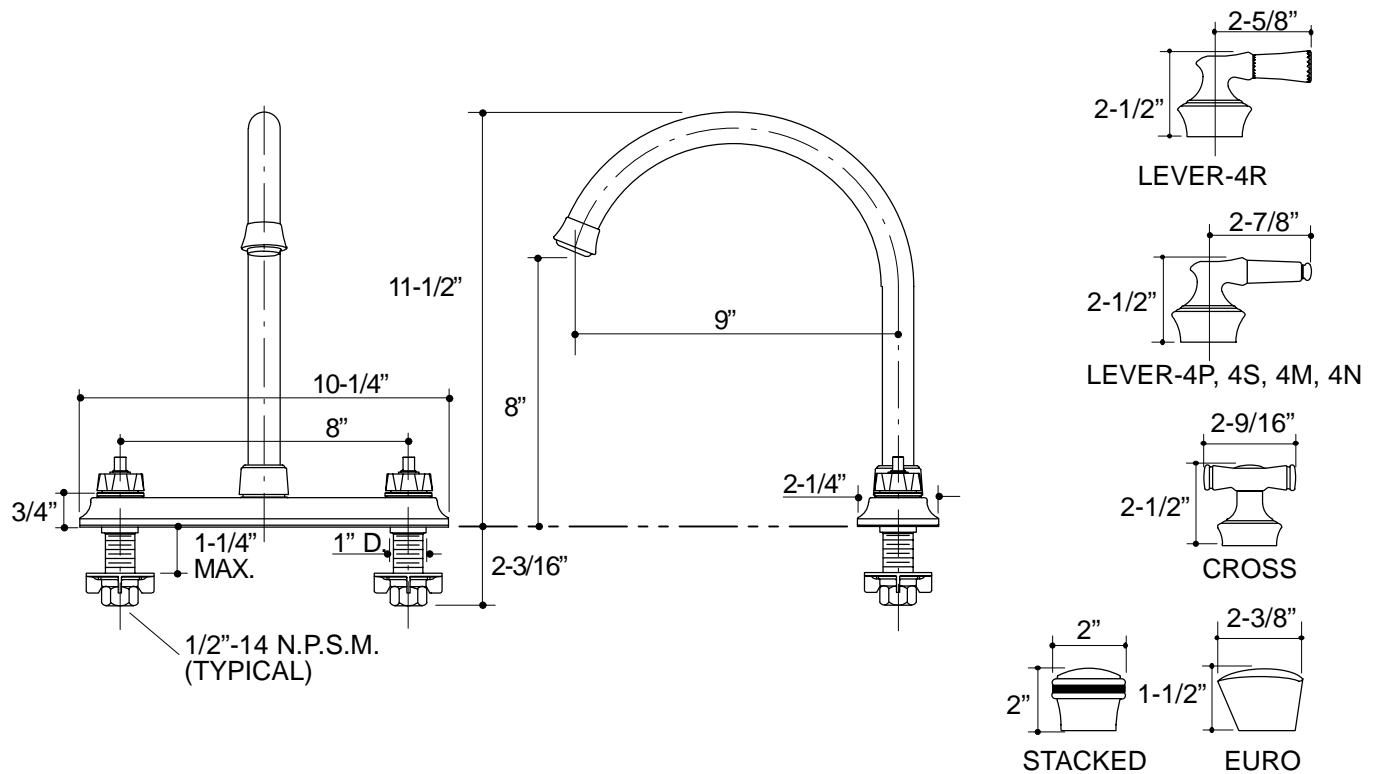

Ordering Information

Applicable product:	
Sink base faucet	K-15888-K
Euro handles	K-15850-1
White porcelain cross handles	K-15850-3P
White porcelain cross handles, ©Disney	K-15850-3D
Lever handles:	
with acrylic insert	K-15850-4R
with white porcelain insert	K-15850-4P
with polished chrome insert	K-15850-4M
with polished brass insert	K-15850-4N
Stacked handles:	
with polished chrome insert	K-15850-7M
with polished brass insert	K-15850-7N
ADA Lever and cross handle is ADA compliant	

316

K-15888-K Coralais™ Sink Faucet
112715-1-DA (-)

KOHLER®

NOTES: