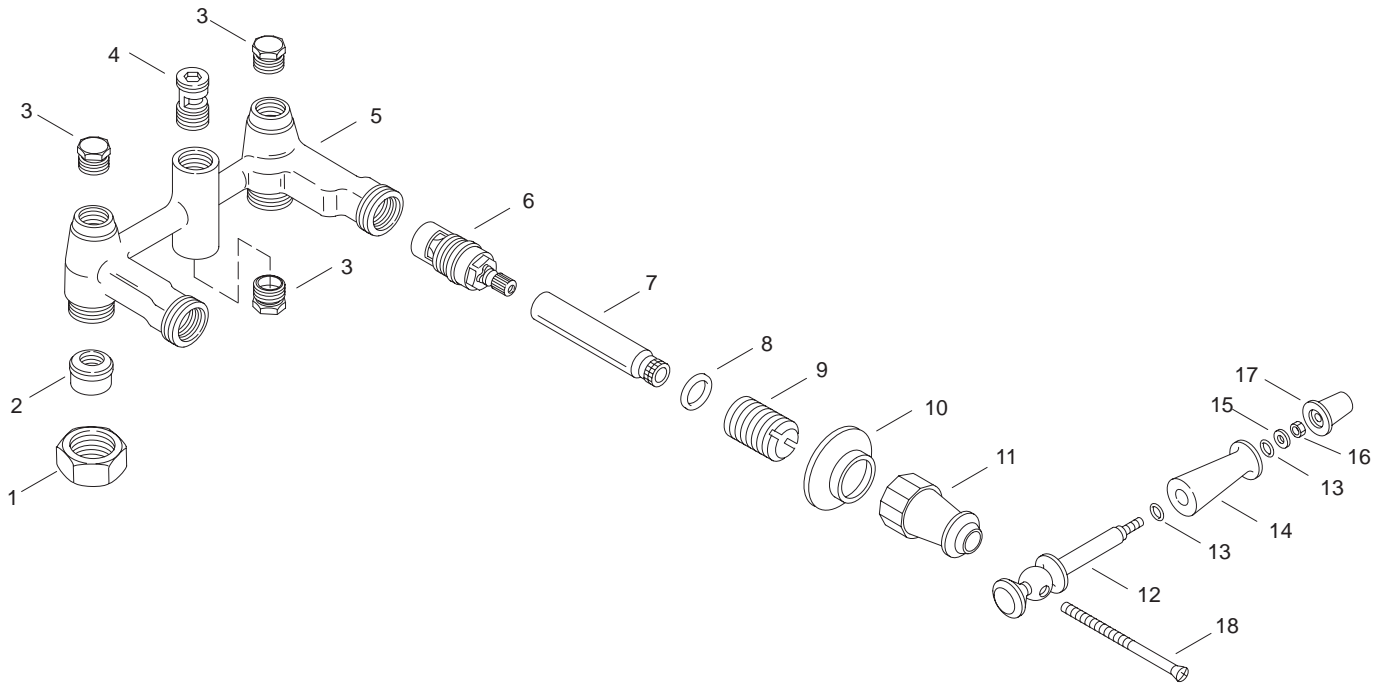

KOHLER[®] SERVICE PARTS

ANTIQUE™
WALL-MOUNT BATH VALVES
K-124-CV-**
K-124-CV-**-AA

SERVICE PARTS

ITEM NO.	PART NO.	DESCRIPTION
1	24003	Nut, 1.25-14 NS -2B
2	24015	Union Joint
3	34191	Plug
4	20421	Aspirator
5	40462	Yoke
6	30430	Ceramic Valve (Clockwise Close)
	30431	Ceramic Valve (Counterclockwise Close)
7	40464	Stem Extension
8	40466	Washer, .488 ID x .563 OD
9	40467	Packing Sleeve
10	42275	Escutcheon
11	40461	Skirt
12	21254	Handle, Antique Small
13	51679	O-Ring
14	21256	Sleeve, Antique Small
15	21251	Washer, .172 x 7/16"
16	21259	Nut, 8-32NC-2B
17	21258	End Cap
18	40492	Screw, #8-32 x 2-7/8"

SERVICE KITS

PART NO.	ITEM NO.	QTY.	DESCRIPTION
40460			Handle Subassembly, Antique
	10	1 ea.	Escutcheon
	11	1 ea.	Skirt
	12	1 ea.	Handle, Antique Small
	13	2 ea.	O-Ring
	14	1 ea.	Sleeve, Antique Small
	15	1 ea.	Washer, .172 x 7/16"
	16	1 ea.	Nut, 8-32NC-2B
	17	1 ea.	End Cap
	18	1 ea.	Screw, #8-32 x 2-7/8"