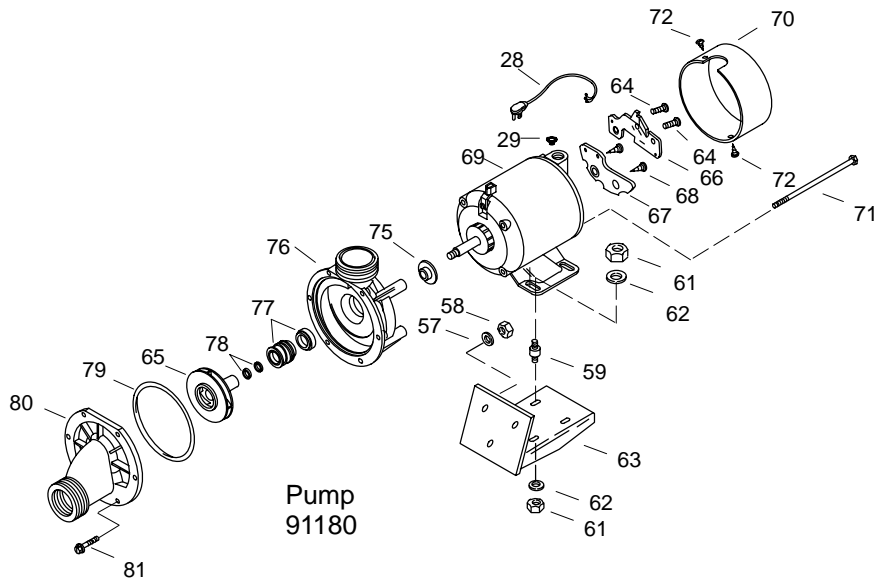

**Finish/color code must be specified when ordering.