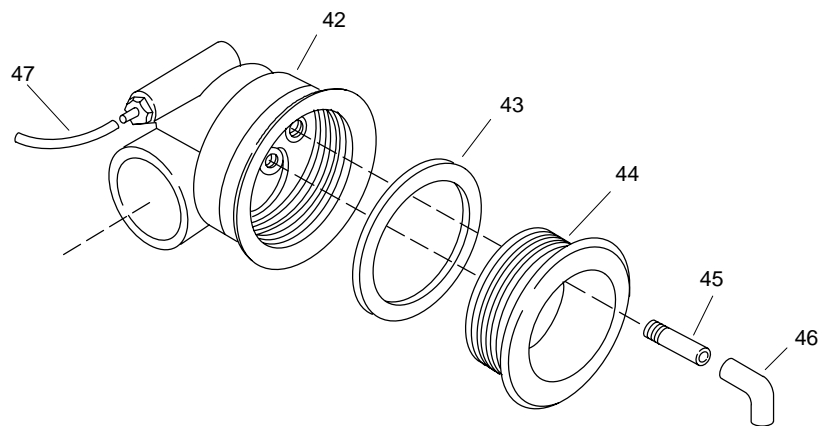

**Finish/color code must be specified when ordering.