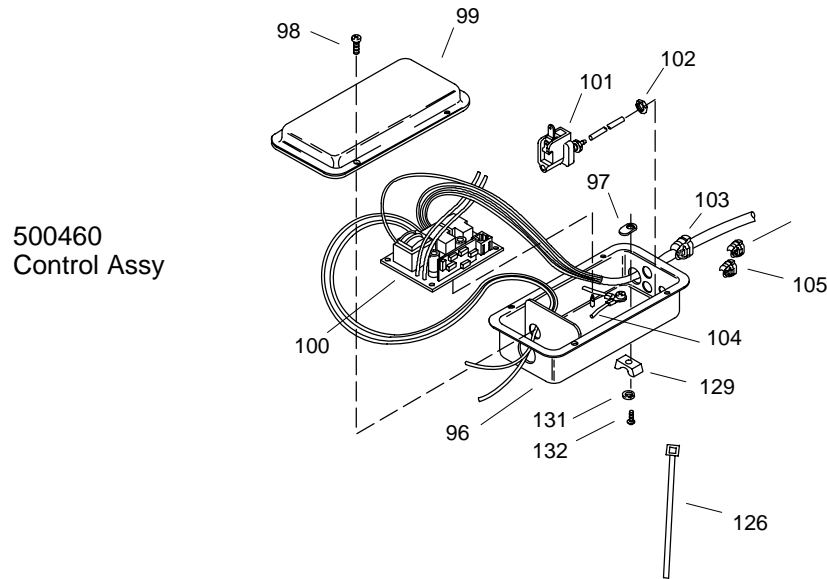

**Finish/color code must be specified when ordering.