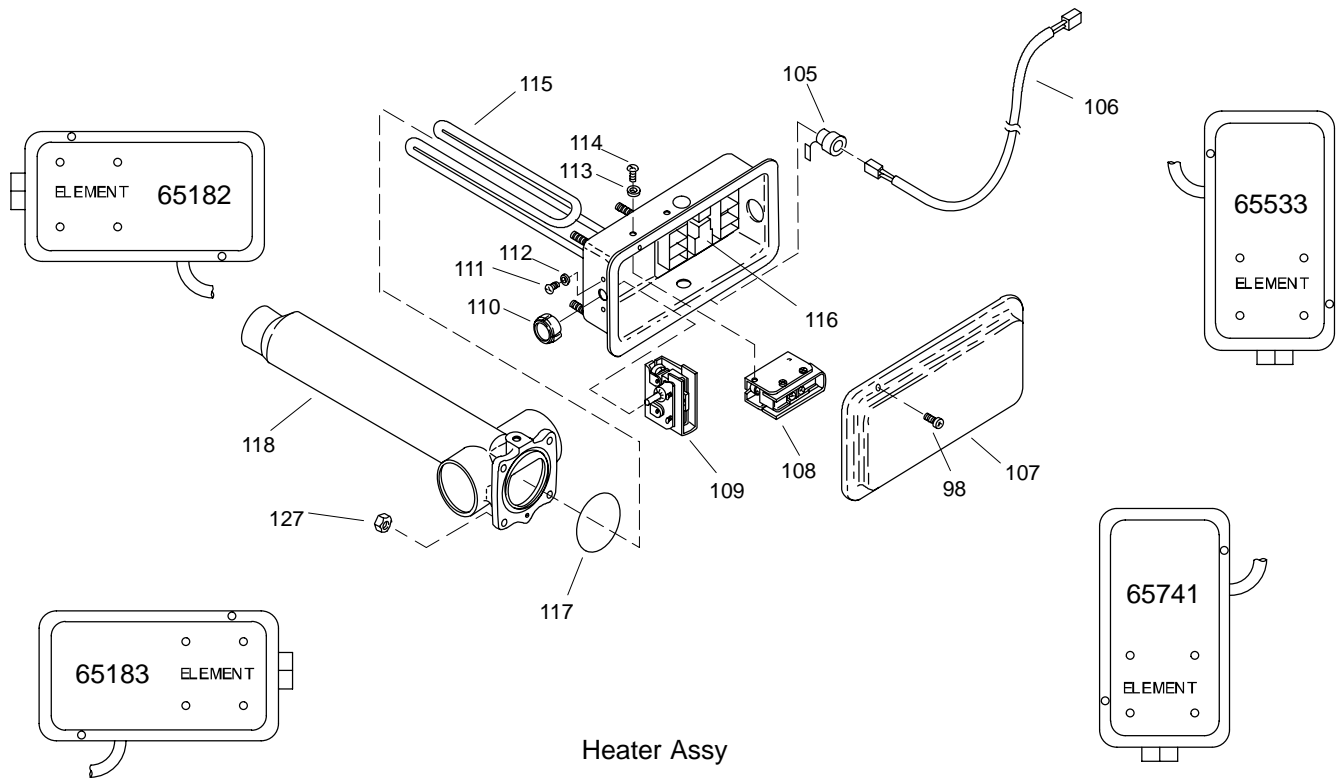

Suction Assy for Pump 60910

**Finish/color code must be specified when ordering.

SERVICE PARTS

ITEM	PART NO.	DESCRIPTION
1	67665	Plug
2	67889	Jet Housing
3	60561	Reducer
4	61425	Reducer
5	67668	Gasket
6	61536	Elbow
7	91017	Check Valve Kit
8		Available in Service Kit Only
9		Available in Service Kit Only
10		Available in Service Kit Only
11	91431	Clamp
12	60557	Elbow
13	63352	Tee
14	61361	Ell
15	61563	Tee
16	60797	Tee
17		Available in Service Kit Only
18		Available in Service Kit Only
19	60979	Slip Nut (AA Model)
	60979-A	Slip Nut (BA Model)
20	60848	Connector
21	94821	O-Ring
22	60714	Elbow (AA Model)
	61567	Elbow (H-BA Model)
23	60848	Connector (AA Model)
	60845	Connector (H-AA Model)
	93709	Connector (H-BA Model)
24	90987	Pump Bracket
25	91150	Bolt
26	67111	Washer
27	60125	Washer
28	93000	Cord
29	93003	Strain Relief
30	67095	Washer
31	90154	Locknut
32	65574	Bracket
33	65558	Bracket
34	90153	Locknut
35	64163	Screw
36	65036	Flange
37	65355	Suction Spacer
38	67999**	Cover, Suction
39	65054	Screw
40	65226**	Suction Cover Plug
41	60050	Gasket
42	62777	Elbow (AA Model)
	65055	Elbow (H-AA Model)
	93685	Elbow (H-BA Model)
43	65885	Gasket
44	65036	Flange
45	65069	Tube
46	65122	Elbow
47	61072	Tube
48	68577	Cord Grip
49	66265	Coupling (AA Model)
	61249	Coupling (BA Model)
50	67429	Flange
51	65157	Nut
52	K-9696**	Direction Jet
53	65156**	Flange (AA Model)
	73513	Flange (BA Model)
54	90105**	Air Switch (AA Model)
55	65195	Plug
56	65331	Coupling
57	67111	Washer
58	90155	Locknut
59	69743	Mount
60	67095	Washer
61	90154	Locknut
62	67095	Washer
63	93710	Motor Support Bracket
64	63263	Screw
65	60993	Impeller
66	91176	Timer

SERVICE PARTS

ITEM	PART NO.	DESCRIPTION
67	91541	Switch Assy
68	62726	Screw
69	91178	Motor
70	74823	End Cap
71	74824	Bolt
72	62726	Screw
73	60911	Motor
74	60994	Impeller
75	60972	Slinger
76	60927	Volute Assy
77	60985	Shaft Seal
78	60912	Shim Kit
79	60981	O-Ring
80	60926	Cover
81	60982	Screw
82	73534	Motor
83	60985	Shaft Seal
84	73555	Impeller
85	73558	O-Ring
86	73559	Nut
87	73552	Cover
88	21998	Screw
89	73561	Circuit Board Assy
90	74705	Barrier
91	73569	Base
92	94812	Screw
93	73515-B	Isolation Mount
94	67109	Bolt
95	90508	Plate
96	65160	Enclosure
97	67065	Lug
98	60320	Screw
99	60340	Cover
100	66537	Circuit Board
101	91239	Switch
102	91355	Washer
103	69589	Bushing
104	65193	Support
105	67264	Strain Relief Bushing
106	68686	Cord
107	60340	Cover
108	68705	Switch
109	65040	Thermostat
110	65186	Knob, Thermostat
111	69079	Screw
112	64463	Washer
113	64468	Washer
114	63563	Screw
115	65194	Heater Flange
116	65198	Circuit Board Assy
117	65197	O-Ring
118	500386	Heater Casting Kit
119	73518	Plug (H-BA Model)
120	61972	Tube
121	30774	Switch Assy (H-AA Model)
122	500405	Decal (With Heat)
123	73521	Switch, Wire
124	73584	Switch, 1 Button (H-BA Model)
125	93766**	Switch, Cover
126	65328	Strap
127	90153	Nut
128	64212	Washer
129	65329	Bracket
130	60979	Slip Nut
131	64212	Washer
132	62959	Screw
133	55791	Bolt
134	69472	Washer
135	93895-A	Spacer
136		Available in Service Kit Only
137		Available in Service Kit Only

**Finish/color code must be specified when ordering.