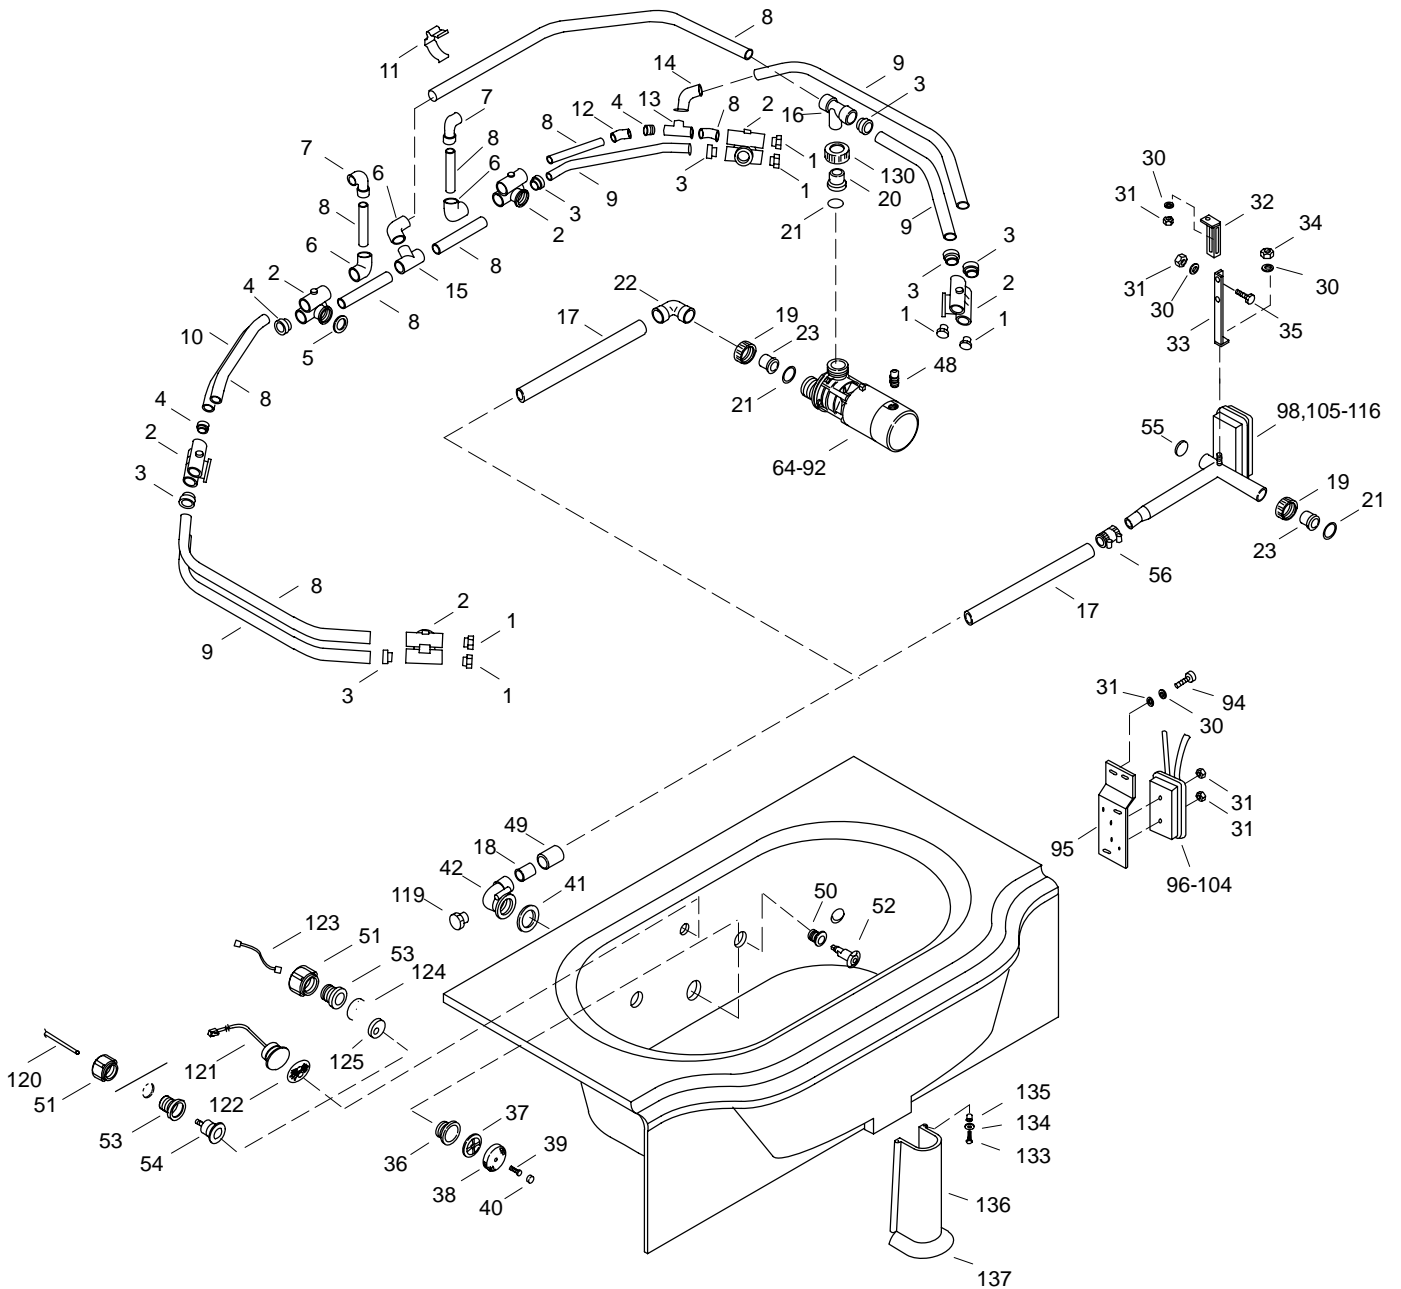

KOHLER® SERVICE PARTS

REVIVAL™ 5' WHIRLPOOL

K-#	Bracket	Pump	Switch	w/Heater	Control Retrofit Kit	Shroud Only
874-**-AA/AB	93710	91180	90105	N/A	N/A	
874-H-**-AA	93710	60910	30774	External	500460	
874-H-**-BA/CA	N/A	73533	73584	In Pump	N/A	
8740-**-AA/BA						X

SERVICE PARTS

ITEM	PART NO.	DESCRIPTION
1	67665	Plug
2	67889	Jet Housing
3	60561	Reducer
4	61425	Reducer
5	67668	Gasket
6	61536	Elbow
7	91017	Check Valve Kit
8		Available in Service Kit Only
9		Available in Service Kit Only
10		Available in Service Kit Only
11	91431	Clamp
12	60557	Elbow
13	63352	Tee
14	61361	Ell
15	61563	Tee
16	60797	Tee
17		Available in Service Kit Only
18		Available in Service Kit Only
19	60979	Slip Nut (AA Model)
	60979-A	Slip Nut (BA Model)
20	60848	Connector
21	94821	O-Ring
22	60714	Elbow (AA Model)
	61567	Elbow (H-BA Model)
23	60848	Connector (AA Model)
	60845	Connector (H-AA Model)
	93709	Connector (H-BA Model)
24	90987	Pump Bracket
25	91150	Bolt
26	67111	Washer
27	60125	Washer
28	93000	Cord
29	93003	Strain Relief
30	67095	Washer
31	90154	Locknut
32	65574	Bracket
33	65558	Bracket
34	90153	Locknut
35	64163	Screw
36	65036	Flange
37	65355	Suction Spacer
38	67999**	Cover, Suction
39	65054	Screw
40	65226**	Suction Cover Plug
41	60050	Gasket
42	62777	Elbow (AA Model)
	65055	Elbow (H-AA Model)
	93685	Elbow (H-BA Model)
43	65885	Gasket
44	65036	Flange
45	65069	Tube
46	65122	Elbow
47	61072	Tube
48	68577	Cord Grip
49	66265	Coupling (AA Model)
	61249	Coupling (BA Model)
50	67429	Flange
51	65157	Nut
52	K-9696**	Direction Jet
53	65156**	Flange (AA Model)
	73513	Flange (BA Model)
54	90105**	Air Switch (AA Model)
55	65195	Plug
56	65331	Coupling
57	67111	Washer
58	90155	Locknut
59	69743	Mount
60	67095	Washer
61	90154	Locknut
62	67095	Washer
63	93710	Motor Support Bracket
64	63263	Screw
65	60993	Impeller
66	91176	Timer