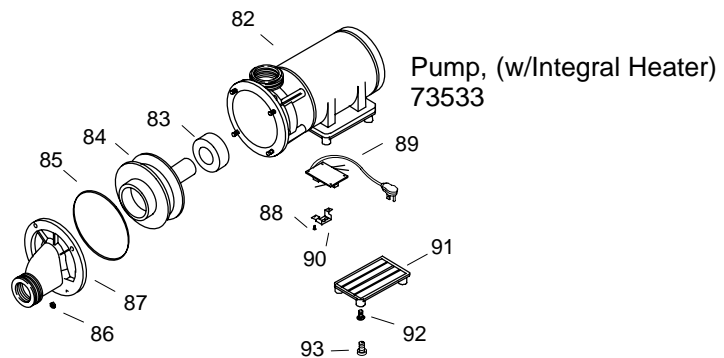

**Finish/color code must be specified when ordering.