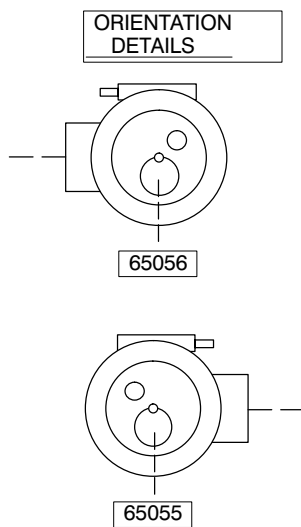

**Finish/color code must be specified when ordering.