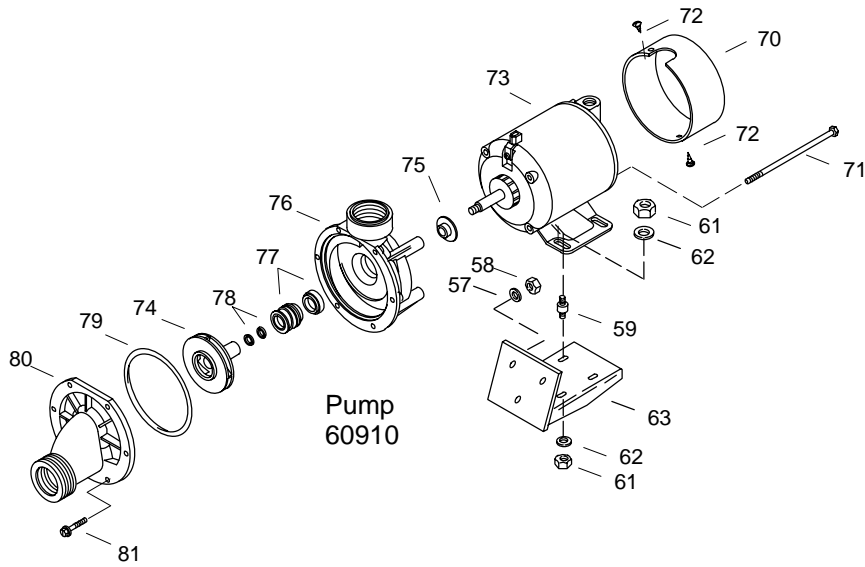

**Finish/color code must be specified when ordering.