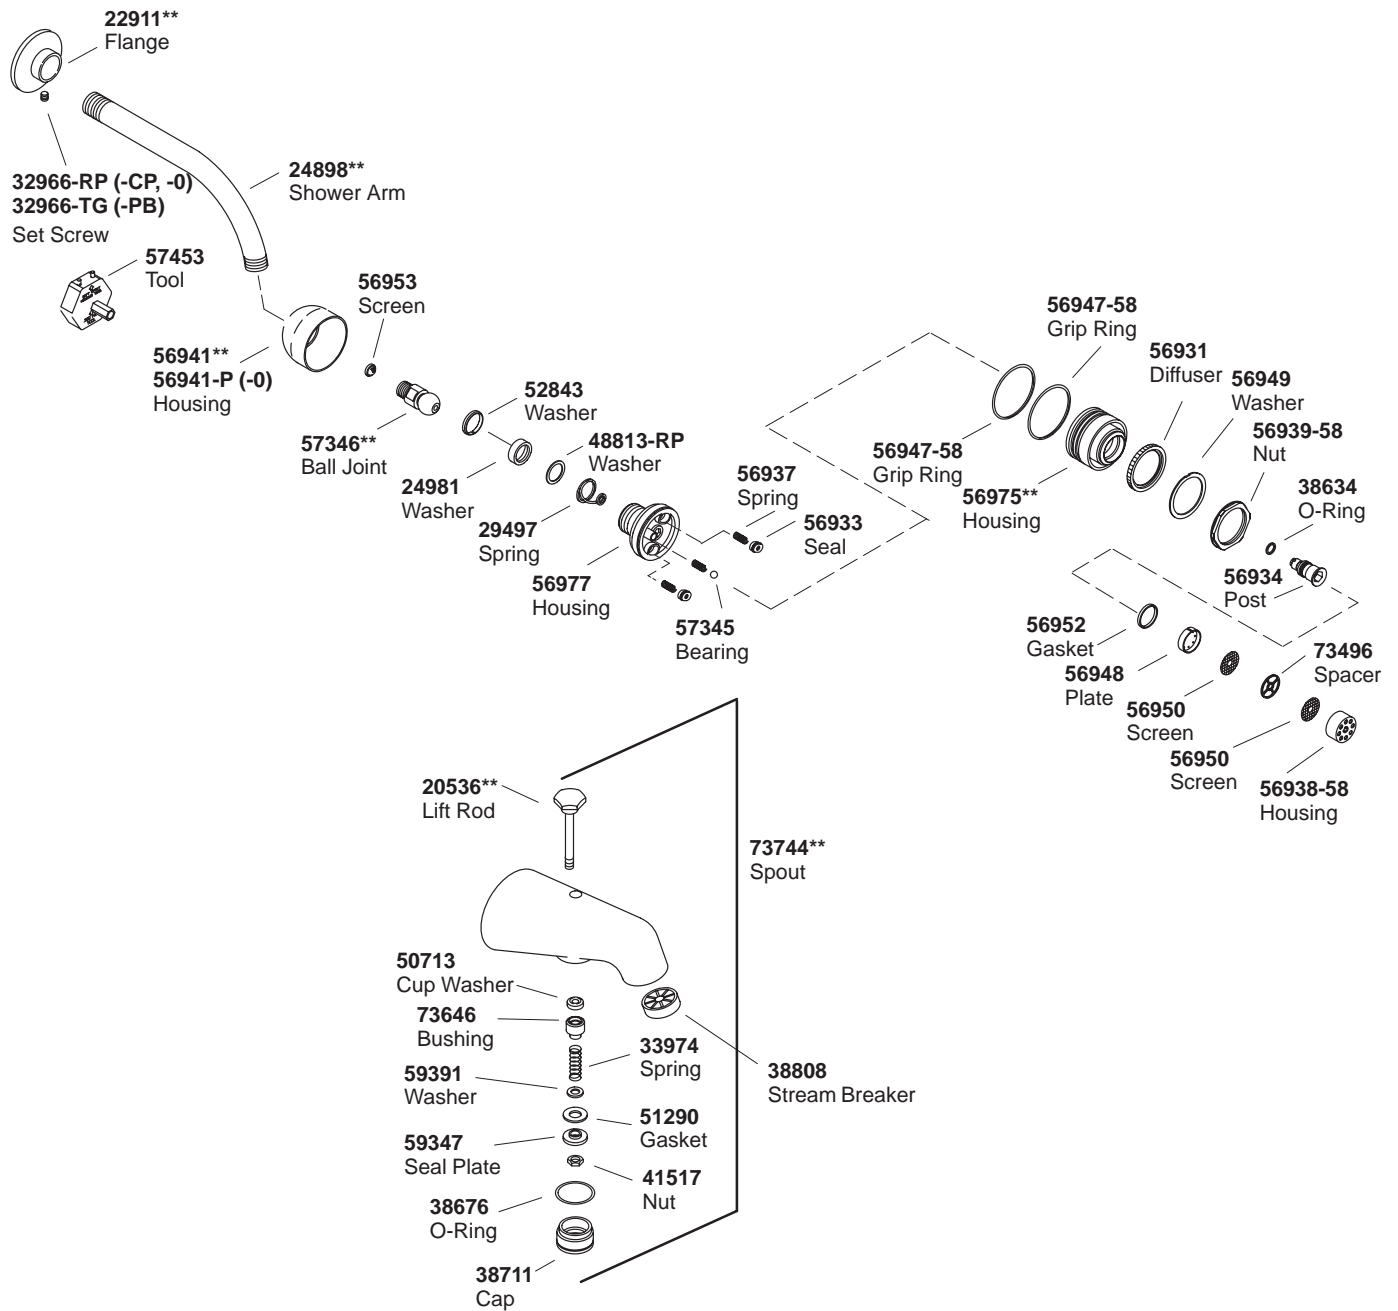

KOHLER® SERVICE PARTS

PROVENCE™ RITE-TEMP™ BATH AND SHOWER FAUCETS

K#	Valve	Spout	Shower Head	Euro Handle
K-14550-1-**-AA/BA	X	X	X	X
K-T14550-1-**-AA		X	X	X
K-14551-1-**-AA/BA	X		X	X
K-T14551-1-**-AA			X	X
K-14552-1-**-AA	X			X
K-T14552-1-**-AA				X
K-304-K-NA-AA	X			

**Finish/color code must be specified when ordering.