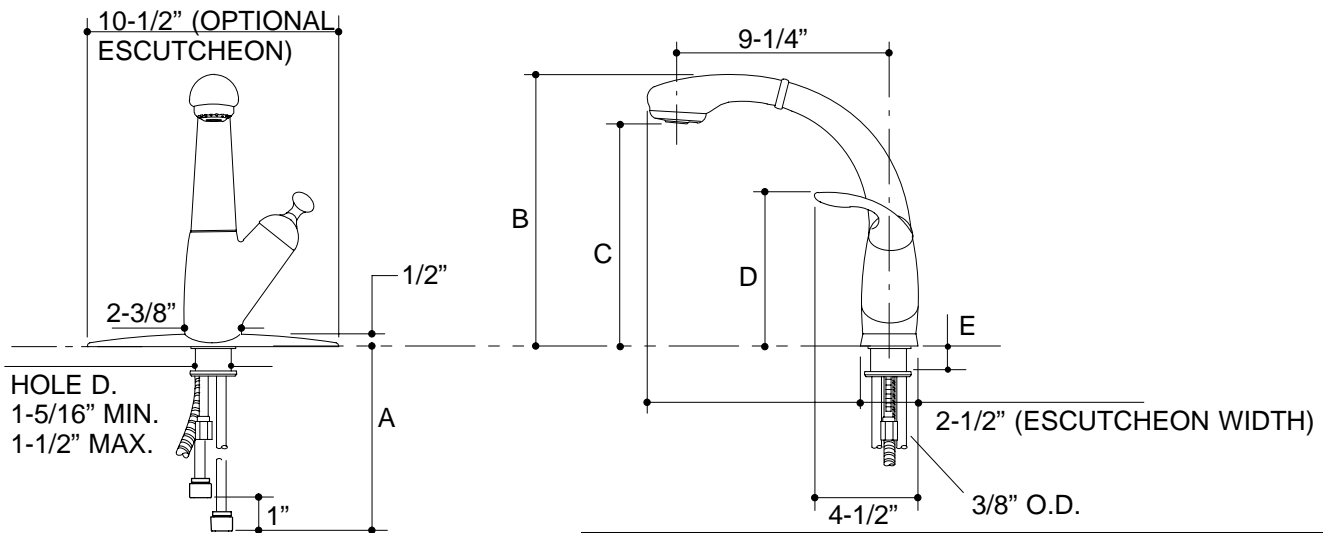

Ordering Information

Applicable product:		
Right-side lever faucet	K-6352	shown
Left-side lever faucet	K-6353	not shown
ADA Lever handle is ADA compliant		

NOTE: DIMENSIONS ALSO APPLY TO K-6353, LEFT-SIDE LEVER

Roughing-In Notes					
	A	B	C	D	E
With escutcheon	10-3/4"	11-5/8"	9-3/8"	6-1/2"	2-5/8"
Without escutcheon	11-1/4"	11-1/8"	8-7/8"	6"	3-1/8"