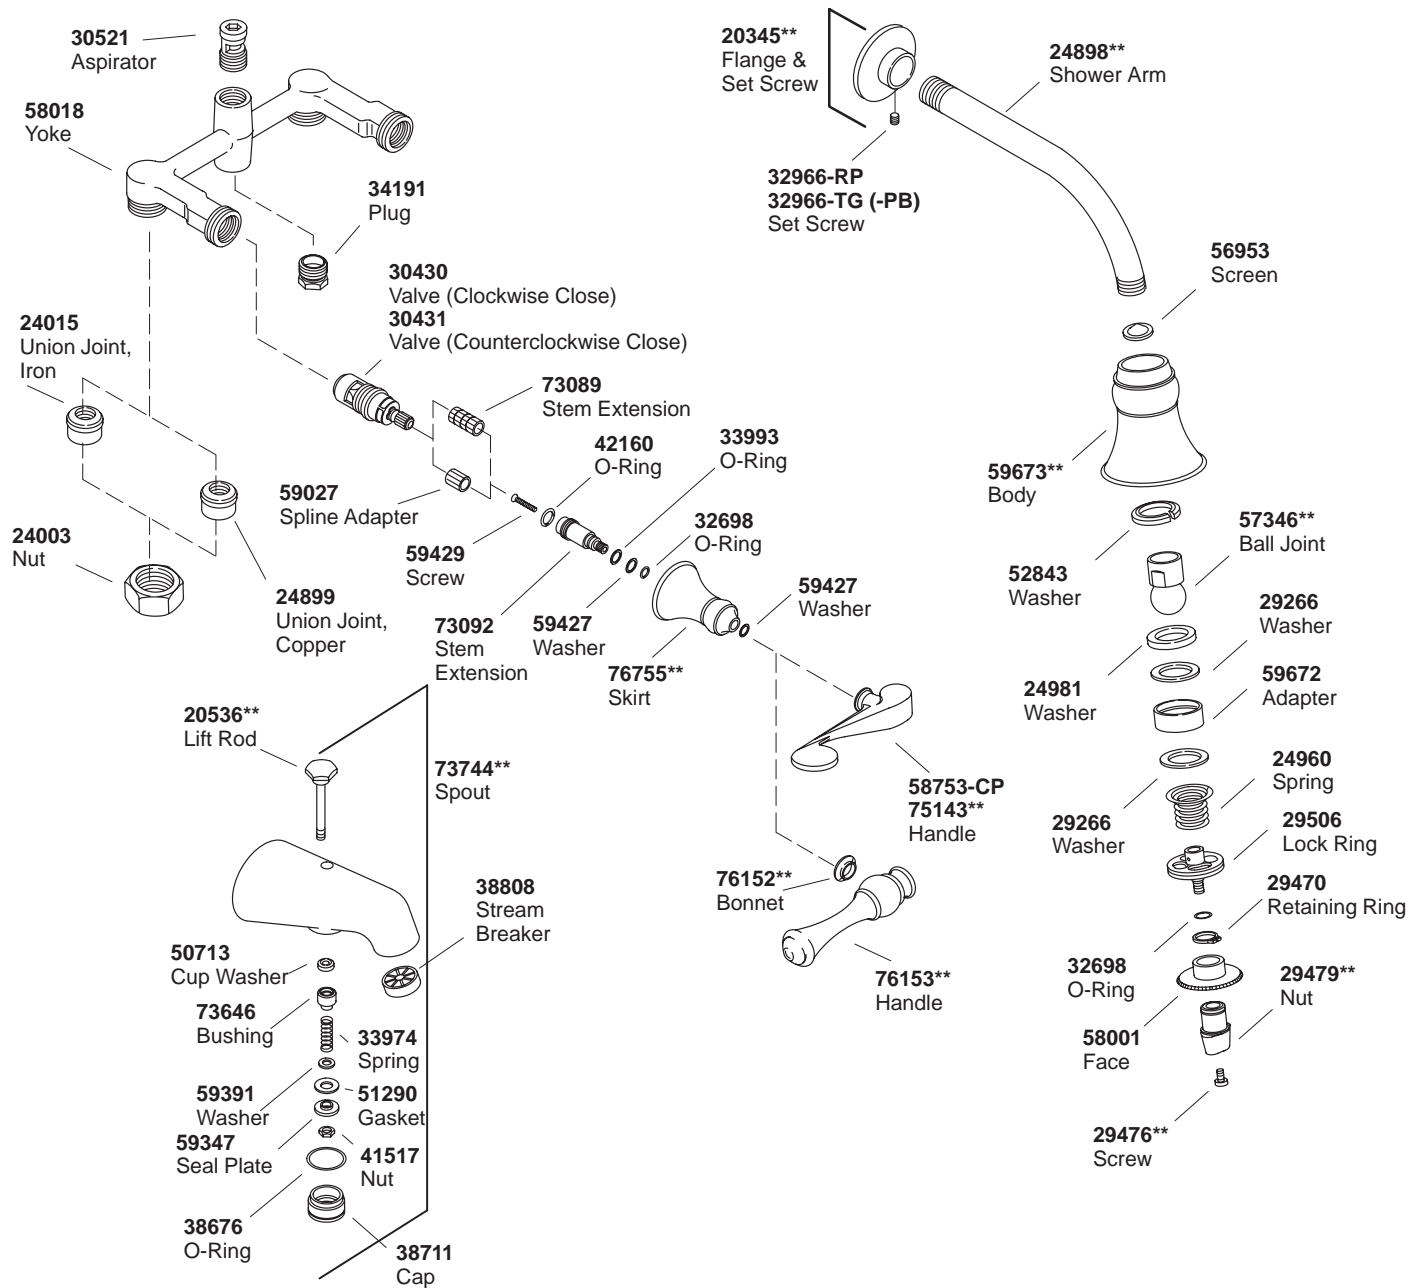

KOHLER® SERVICE PARTS

REVIVAL™ BATH AND SHOWER FAUCET

K#	Bath & Shower	Shower	Valve Only	Lever Handle	Traditional Lever Handle
K-16217-4-**-AA			X	X	
K-16217-4A-**-AA			X		X
K-16214-4-**-AA		X		X	
K-16214-4A-**-AA		X			X
K-16213-4-**-AA	X			X	
K-16213-4A-**-AA	X				X

**Finish/color code must be specified when ordering.