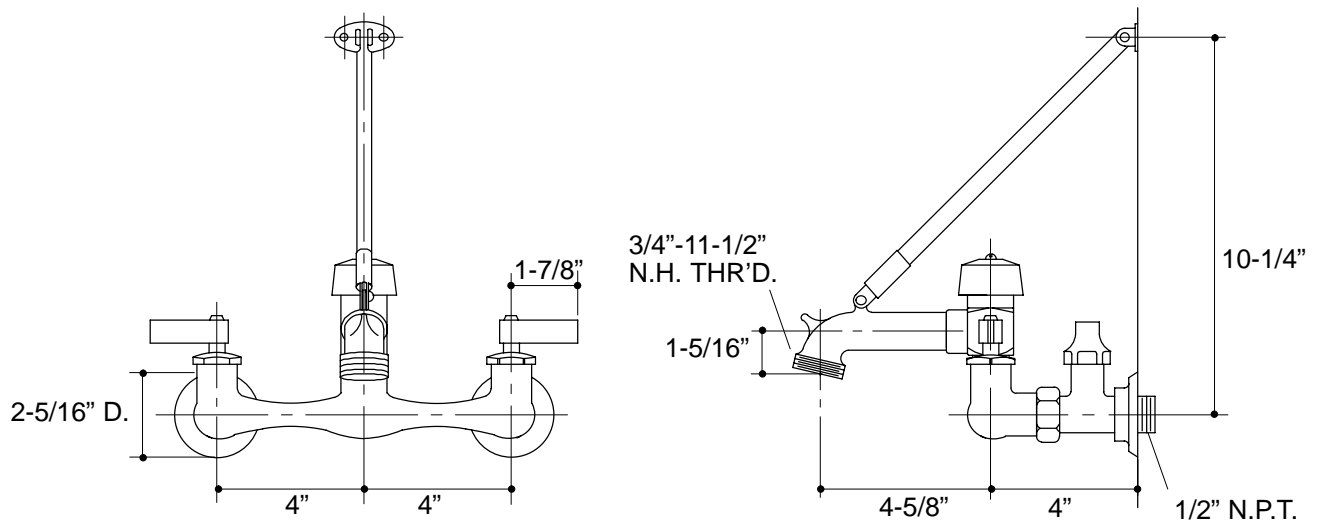

**Ordering Information**

Applicable product:	
Service sink faucet	K-8908
<b>ADA</b> Lever handles are ADA compliant	

316

**K-8908** Kinlock™ Service Sink Faucet  
115165-1-AA (9619)

**NOTES:**