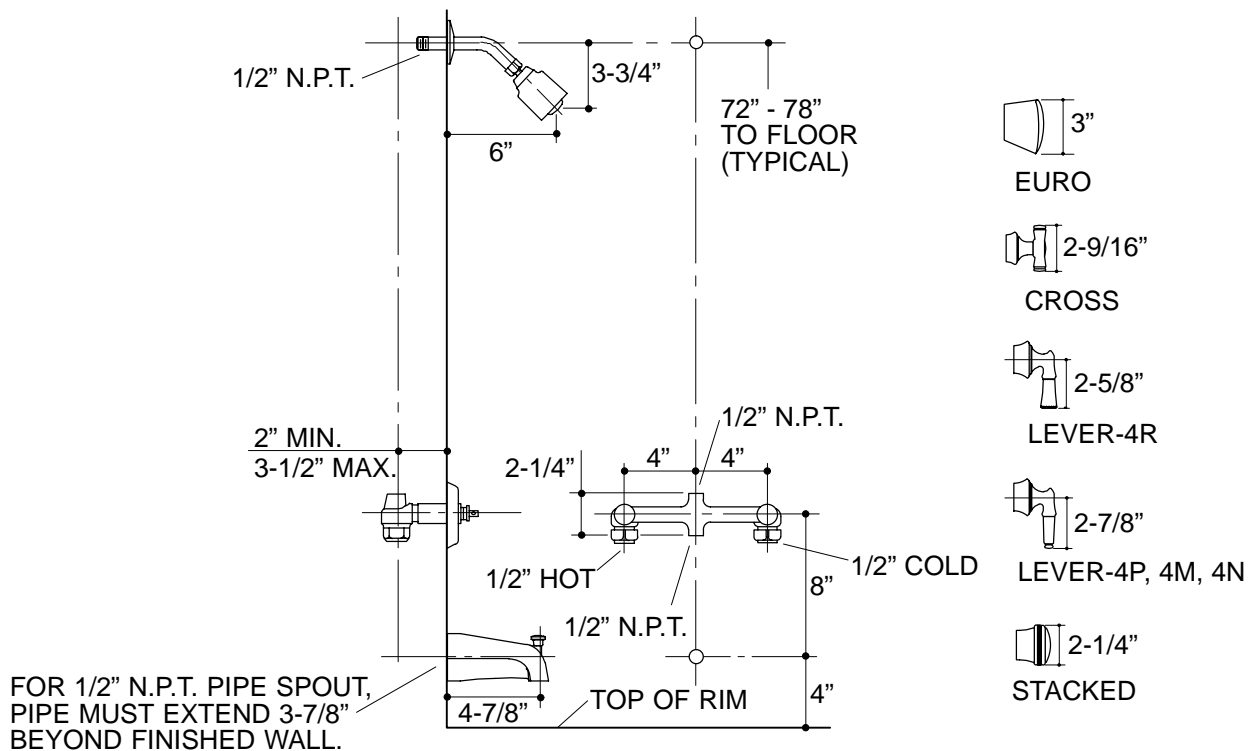

Ordering Information

Applicable product:	
Bath and shower base faucet	K-15801-K
Euro handles	K-15851-1
White porcelain cross handles	K-15851-3P
Lever handles:	
with acrylic insert	K-15851-4R
with white porcelain insert	K-15851-4P
with polished chrome insert	K-15851-4M
with polished brass insert	K-15851-4N
Stacked handles:	
with polished chrome insert	K-15851-7M
with polished brass insert	K-15851-7N
ADA Lever and cross handle is ADA compliant	

332

K-15801-K Coralais™ Bath and Shower Faucet
115415-1-BA (-)

KOHLER®

NOTES: