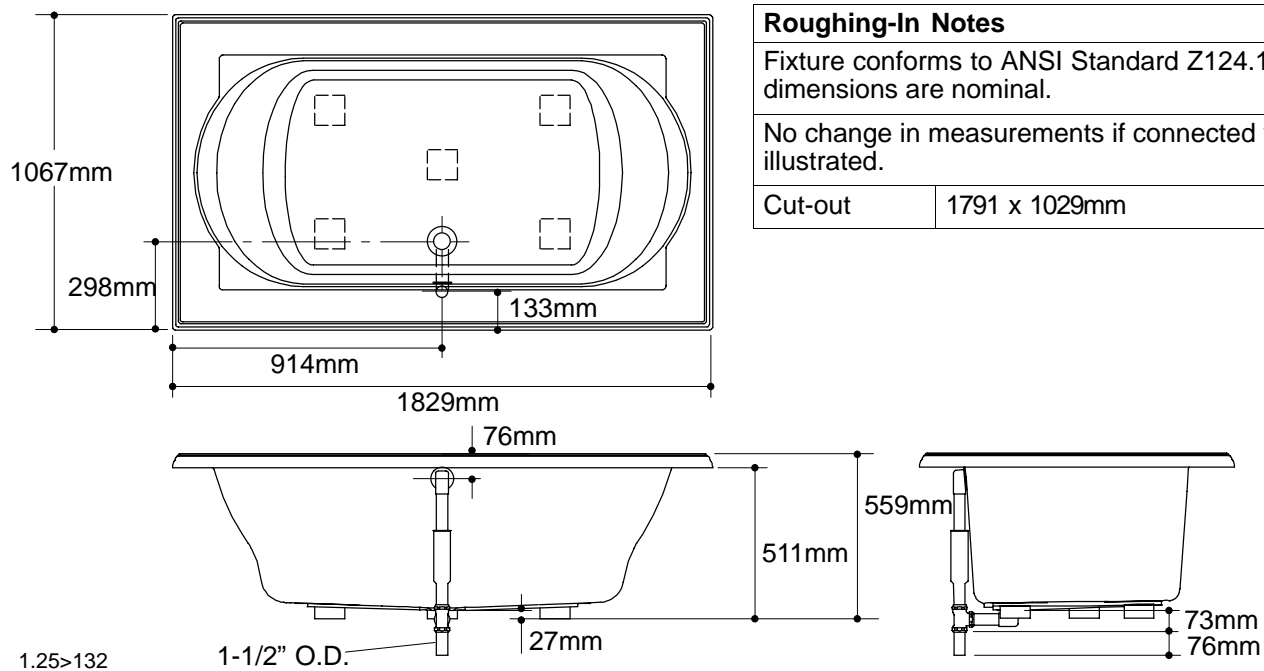

Ordering Information

Accessories/hardware:		
Drain	K-7161-AF	recommended

Product Information

Fixture*:	basin area	top area	weight
Bathing well	1219 x 686mm	1524 x 762mm	39 Kg.
	water depth	capacity	
To overflow	406mm	356 litres	
* Approximate measurements for comparison only.			

Installation Notes

Refer to installation instructions included with fixture before beginning installation.

If installing a rim-mount faucet, make sure there is no interference with drain overflow before drilling any holes. Consult local and national codes for minimum air gap requirements if installing a spout on the faucet deck.

This bath is designed for drop-in installation only. It is not suited for use in a three wall alcove with an overhead shower.

Roughing-In Notes	
Fixture conforms to ANSI Standard Z124.1. All dimensions are nominal.	
No change in measurements if connected with drain illustrated.	
Cut-out	1791 x 1029mm