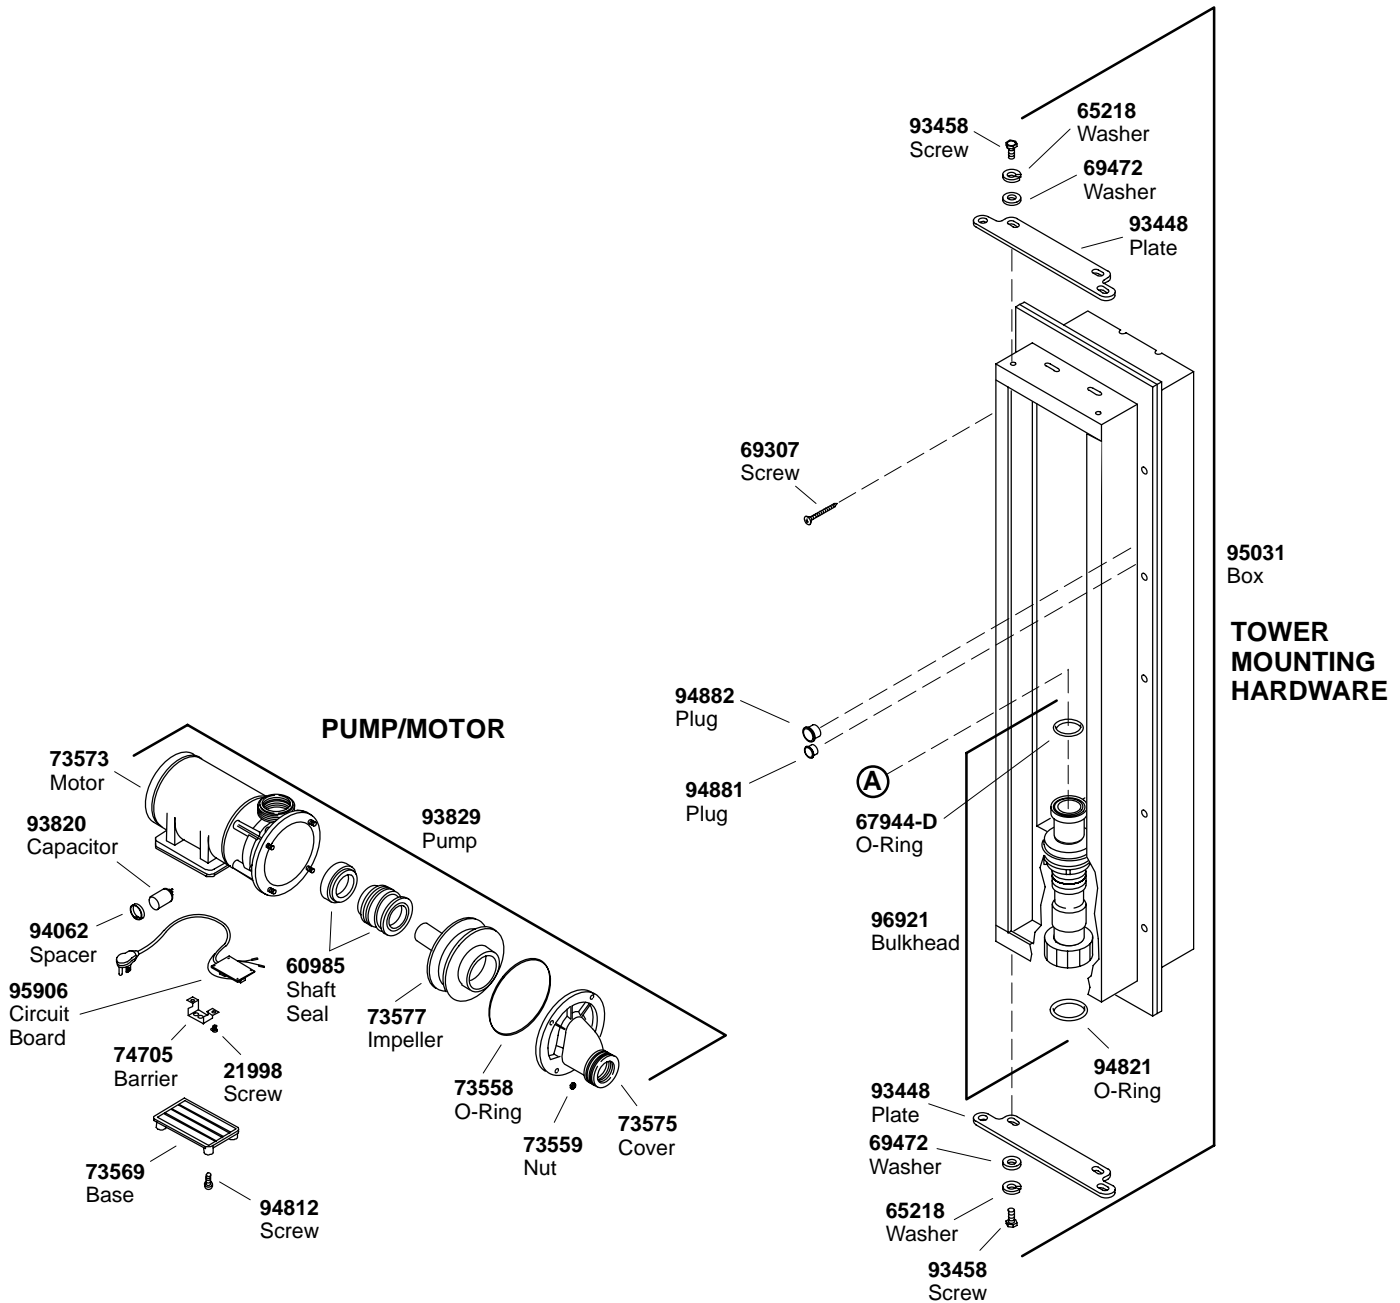

KOHLER® SERVICE PARTS

BODYSPA 8 JET SYSTEM

K#	Description	Pump Location
K-1030-**-AA/BA	8-Jet BodySpa Tower	N/A
K-1025-**-AA/BA	Corner Footbath	N/A
K-1035-**-AA/BA	Alcove Footbath	Left Hand
K-1036-**-AA/BA	Alcove Footbath	Right Hand

**Finish/color code must be specified when ordering.

**Finish/color code must be specified when ordering.

KOHLER® SERVICE PARTS

BODYSPA 8 JET SYSTEM

**Finish/color code must be specified when ordering.

**Finish/color code must be specified when ordering.