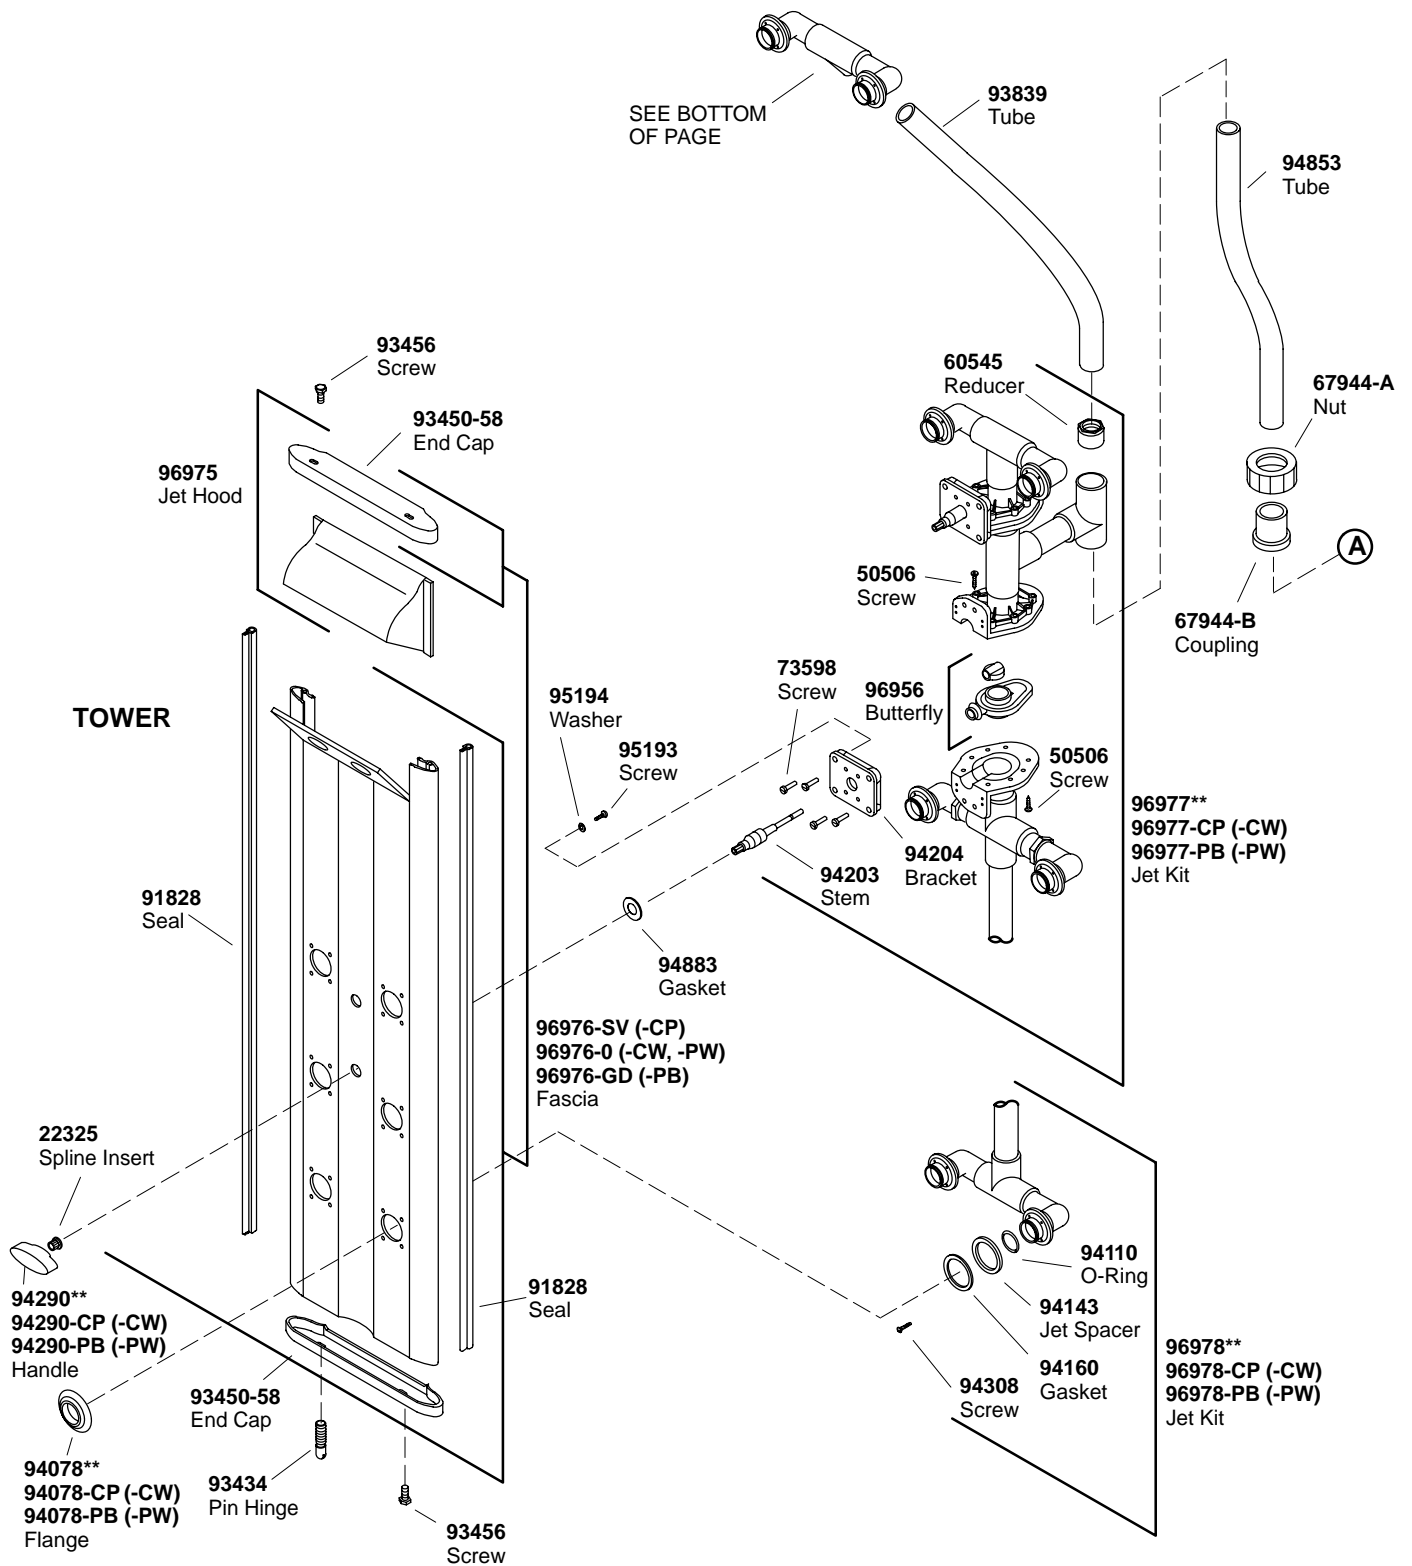

KOHLER® SERVICE PARTS

BODYSPA 8 JET SYSTEM

K#	Description	Pump Location
K-1030-**-AA/BA	8-Jet BodySpa Tower	N/A
K-1025-**-AA/BA	Corner Footbath	N/A
K-1035-**-AA/BA	Alcove Footbath	Left Hand
K-1036-**-AA/BA	Alcove Footbath	Right Hand

**Finish/color code must be specified when ordering.

**Finish/color code must be specified when ordering.

KOHLER® SERVICE PARTS

BODYSPA 8 JET SYSTEM

**Finish/color code must be specified when ordering.

**Finish/color code must be specified when ordering.