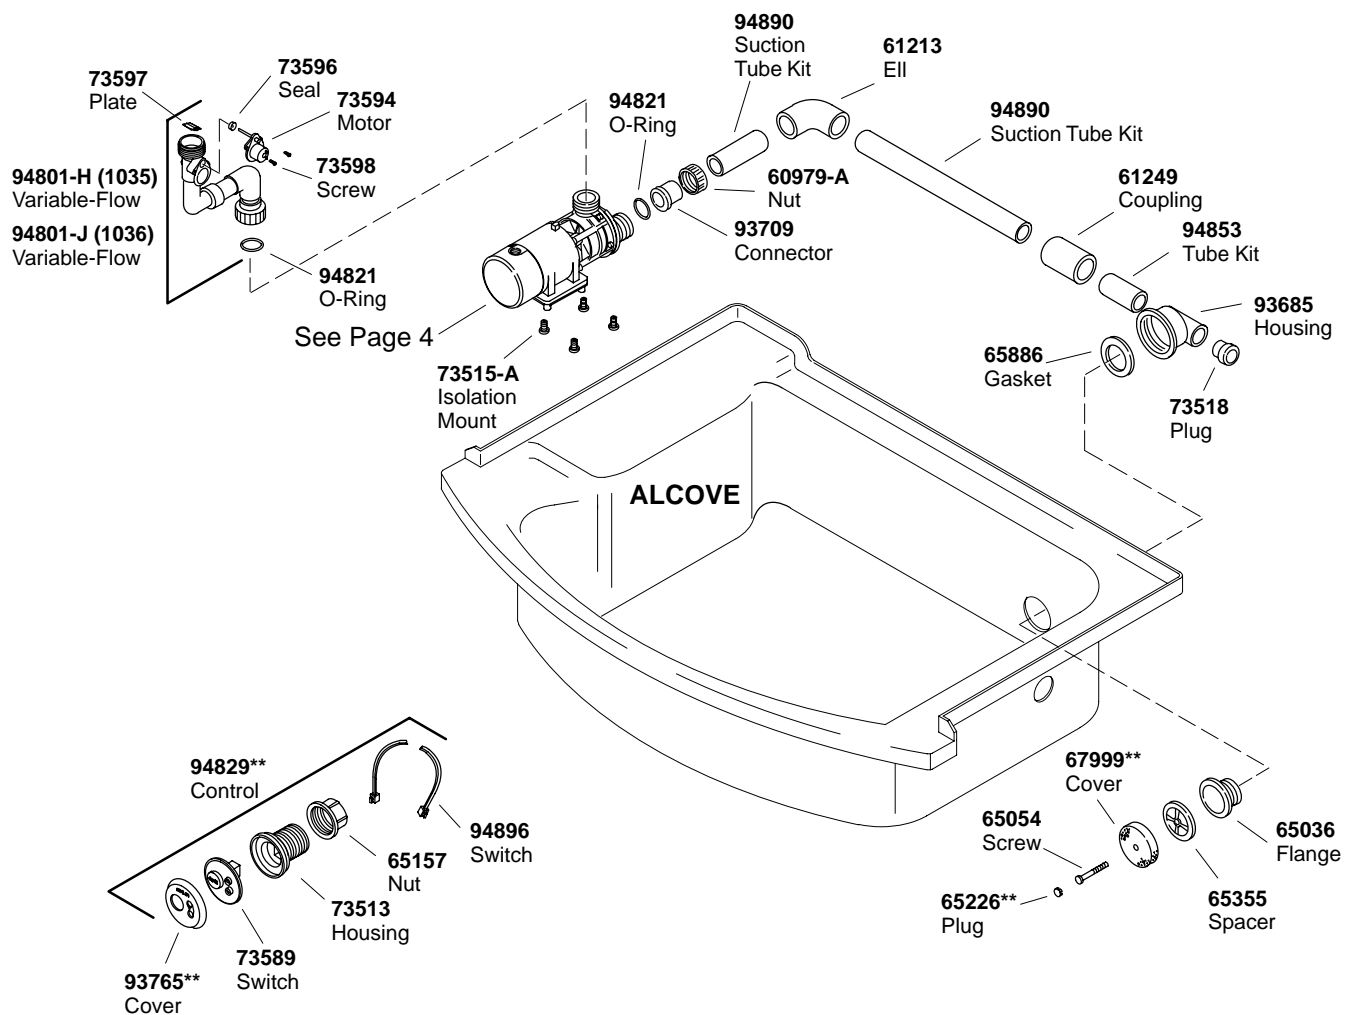

KOHLER® SERVICE PARTS

BODYSPA 8 JET SYSTEM

K#	Description	Pump Location
K-1030-**-AA/BA	8-Jet BodySpa Tower	N/A
K-1025-**-AA/BA	Corner Footbath	N/A
K-1035-**-AA/BA	Alcove Footbath	Left Hand
K-1036-**-AA/BA	Alcove Footbath	Right Hand

**Finish/color code must be specified when ordering.

**Finish/color code must be specified when ordering.

KOHLER® SERVICE PARTS

BODYSPA 8 JET SYSTEM

**Finish/color code must be specified when ordering.

**Finish/color code must be specified when ordering.