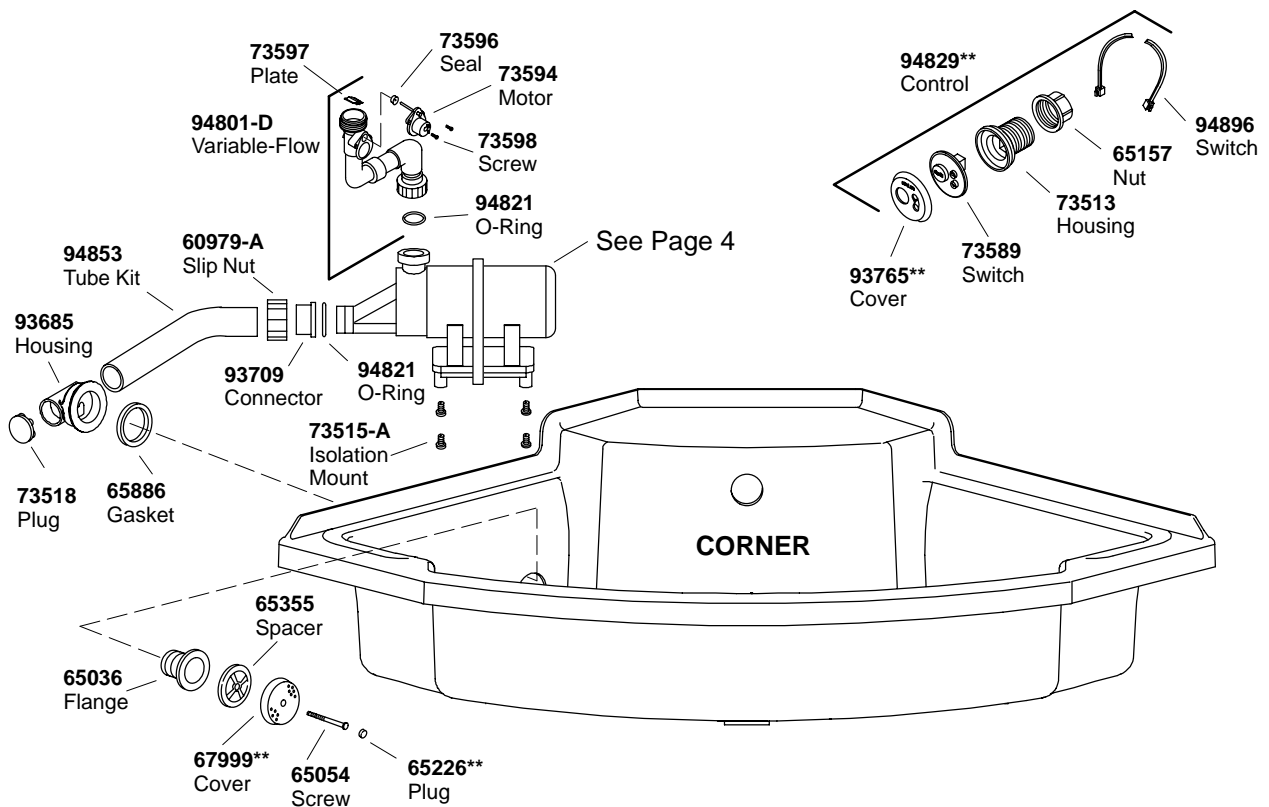

KOHLER® SERVICE PARTS

BODYSPA 8 JET SYSTEM

K#	Description	Pump Location
K-1030-**-AA/BA	8-Jet BodySpa Tower	N/A
K-1025-**-AA/BA	Corner Footbath	N/A
K-1035-**-AA/BA	Alcove Footbath	Left Hand
K-1036-**-AA/BA	Alcove Footbath	Right Hand

**Finish/color code must be specified when ordering.

**Finish/color code must be specified when ordering.

KOHLER® SERVICE PARTS

BODYSPA 8 JET SYSTEM

**Finish/color code must be specified when ordering.

**Finish/color code must be specified when ordering.