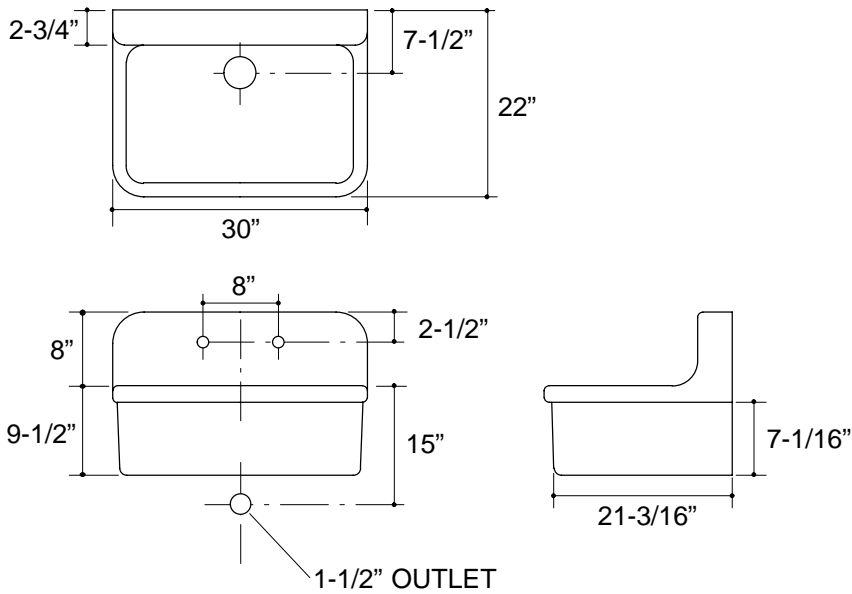

FEATURES

- 30" x 22"
- Vitreous china
- Single compartment
- Optional K-6002 bottom basin rack

CODES/STANDARDS APPLICABLE

Specified model meets or exceeds the following:

- ASME/ANSI A112.19.2M
- IAPMO/UPC

PRODUCT SPECIFICATION:

The sink shall be 30" in length, and 22" in width. Sink shall be made of vitreous china. Sink shall be single compartment. Sink shall have optional K-6002 bottom basin rack. Sink shall be Kohler Model K-12700-_____.

PRODUCT INFORMATION

Fixture*:		basin area	water depth
Sink		28" x 18"	8-5/8"
Outlet	3-5/8" D.		

.7<116

PRODUCT DIAGRAM