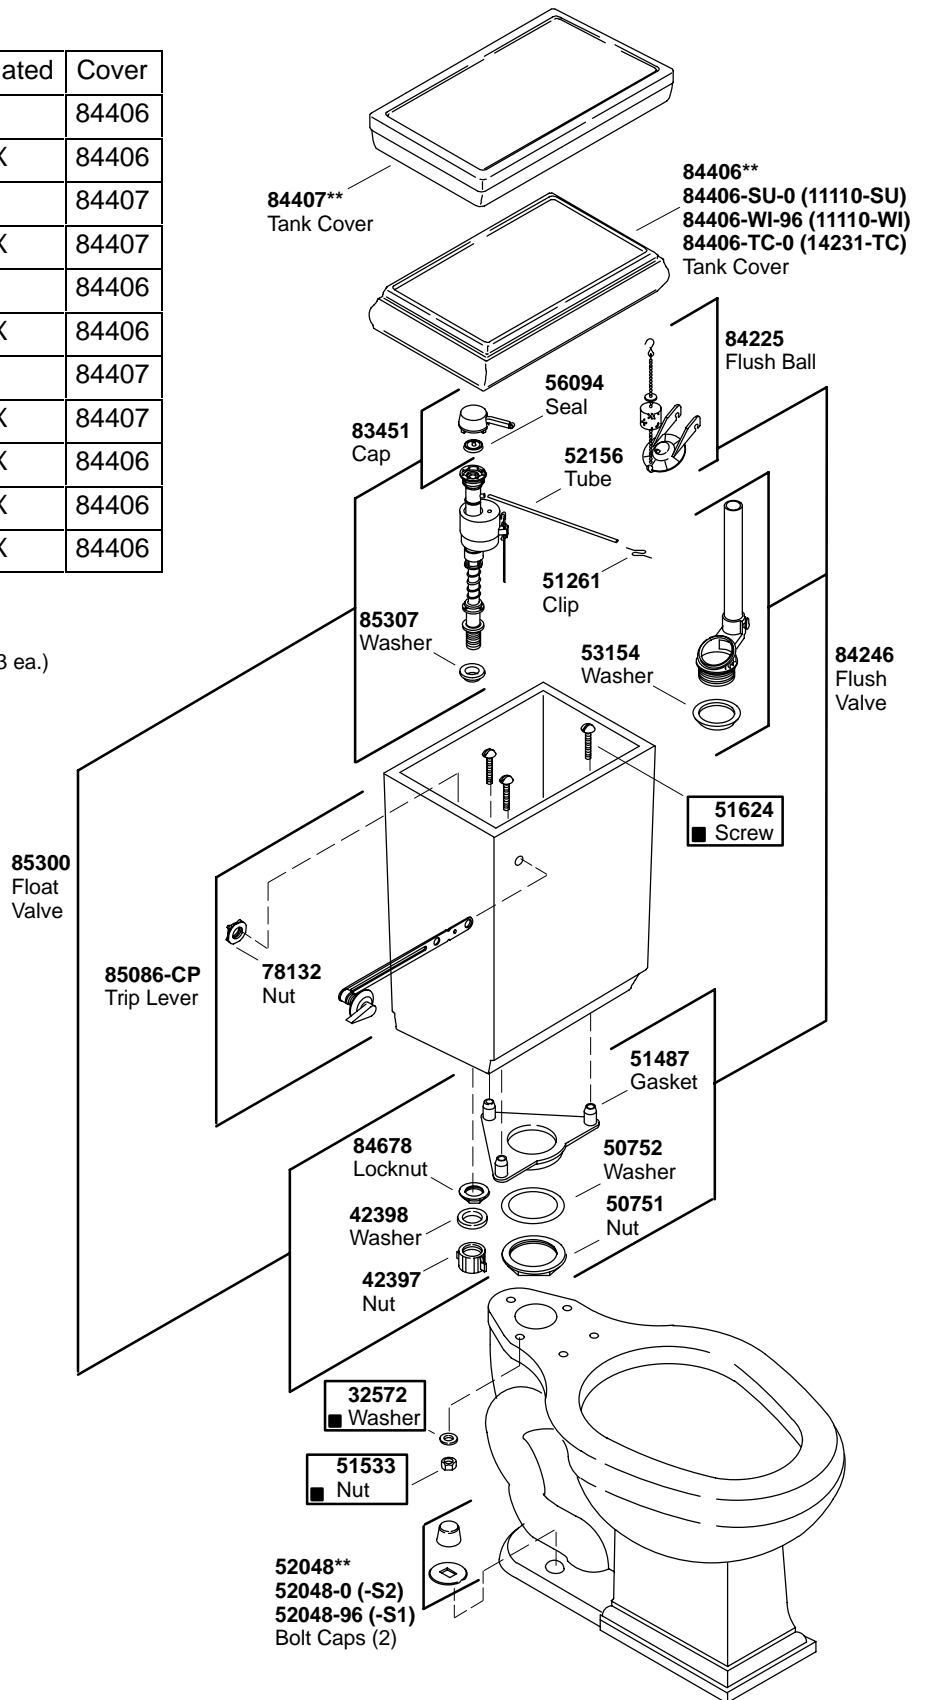

KOHLER® SERVICE PARTS

MEMOIRS™ TOILET

K#	Bowl	Insulated	Cover
K-3429-**-BB	Elongated		84406
K-3429-U-**-BB	Elongated	X	84406
K-3439-**-BB	Elongated		84407
K-3439-U-**-BB	Elongated	X	84407
K-3452-**-BB	Round		84406
K-3452-U-**-BB	Round	X	84406
K-3462-**-BB	Round		84407
K-3462-U-**-BB	Round	X	84407
K-11110-SU-**-BB	Elongated	X	84406
K-11110-WI-**-BB	Elongated	X	84406
K-14231-TC-**-BB	Elongated	X	84406

 **30419** Hardware Kit Consists of:
51624 (3 ea.), **32572** (3 ea.), **51533** (3 ea.)

**Finish/color code must be specified when ordering.