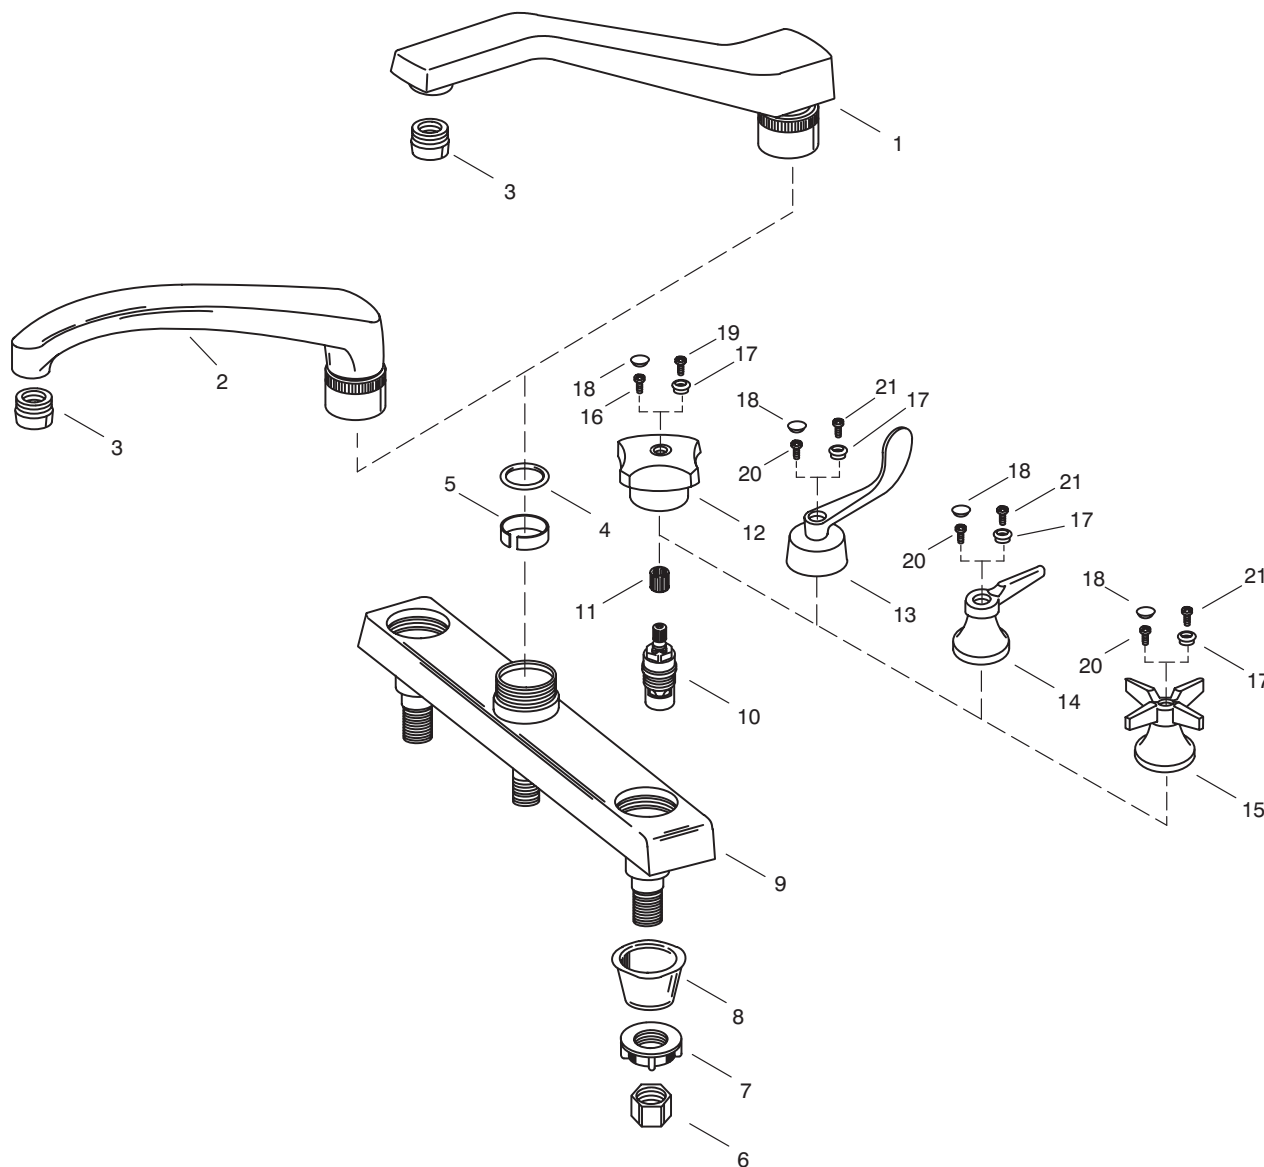

KOHLER[®] SERVICE PARTS

TRITON™ KITCHEN SINK FAUCET
K-7825-**-**-AA, K-7826-**-**-AA

SERVICE PARTS

ITEM NO.	PART NO.	DESCRIPTION
1	58039	Spout Assembly (9-1/2")
2	38824	Spout Assembly (8")
3	41056	Aerator
	41781	Aerator - 1.5 GPM
4	29464	O-Ring, 118
5	41495	Lower Bushing
6	32751	Nut, .5-14 NPSM
7	40080	Nut, .5-14 NPSM
8	34274	Washer, 29/32 x 1 5/16
9	50538	Valve Body, Kitchen
10	30430	Ceramic Valve (Clockwise Close)
	30431	Ceramic Valve (Counterclockwise Close)
11	42685	Spline Adapter (for Wristblade)
	59027	Spline Adapter
12	52645	Deck Kitchen/Bonnet Assembly (Standard Handle)
13	53187	Wristblade Handle Assembly

ITEM NO.	PART NO.	DESCRIPTION
14	52636	Lever Handle, Small Bonnet Assembly
15	52639	4-Prong Handle & Bonnet Assembly
16	56074	Screw, .164-32 UNC x .31
17	52623-C	Button Cap, Blue
	52623-H	Button Cap, Red
18	52622	Button Cap
19	58891-S	Screw, 8-32 x .51
20	31490	Screw, .164-32 UNC-2A x .50
21	58892-S	Screw, 8-32 x .67

SERVICE KITS

PART NO.	ITEM NO.	QTY.	DESCRIPTION
38847			Mounting Assembly
	6	2 ea.	Nut, .5-14 NPSM
	7	2 ea.	Nut, .5-14 NPSM
	8	2 ea.	Washer, 29/32 x 1 5/16

Variation and/or finish/color code may be required when ordering.