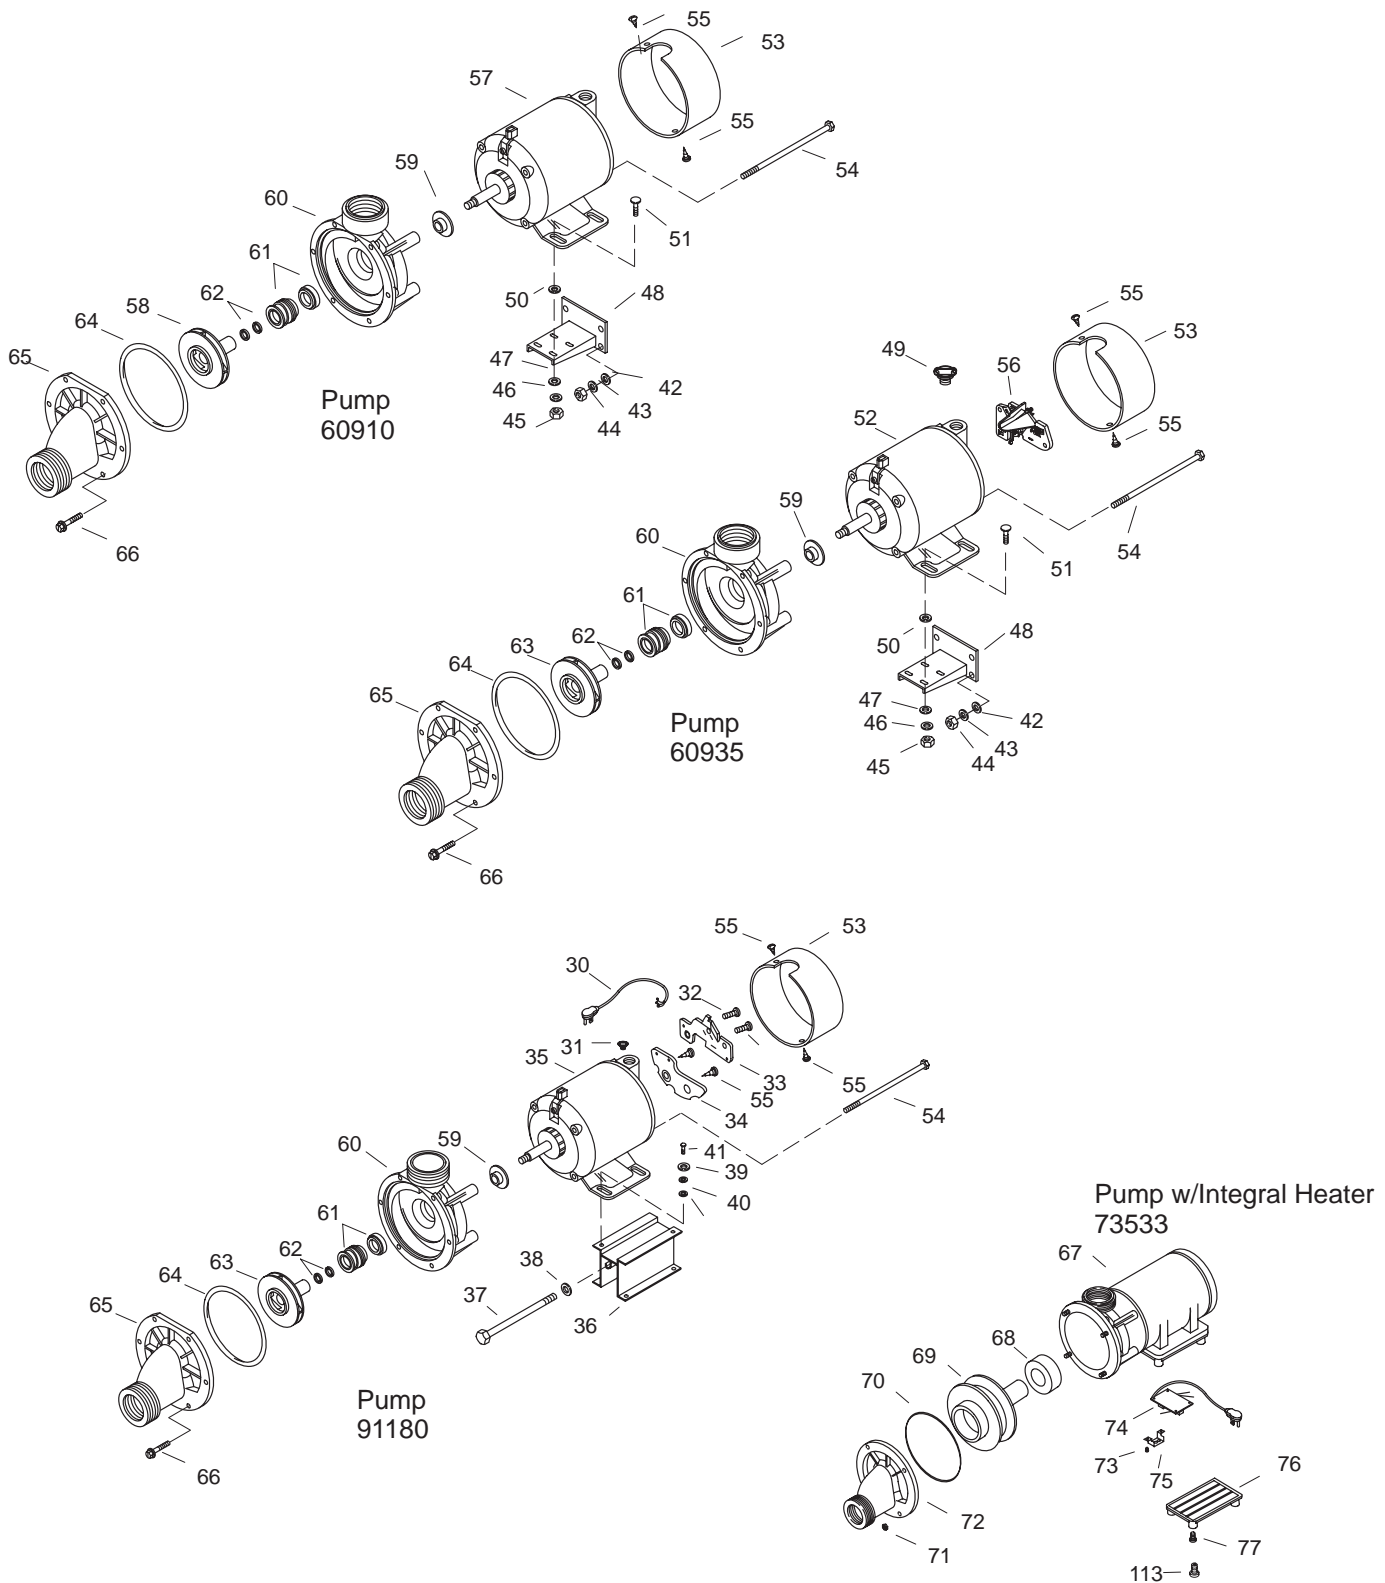

500460
Control Assy

500457
Control Kit

**Finish/color code must be specified when ordering.