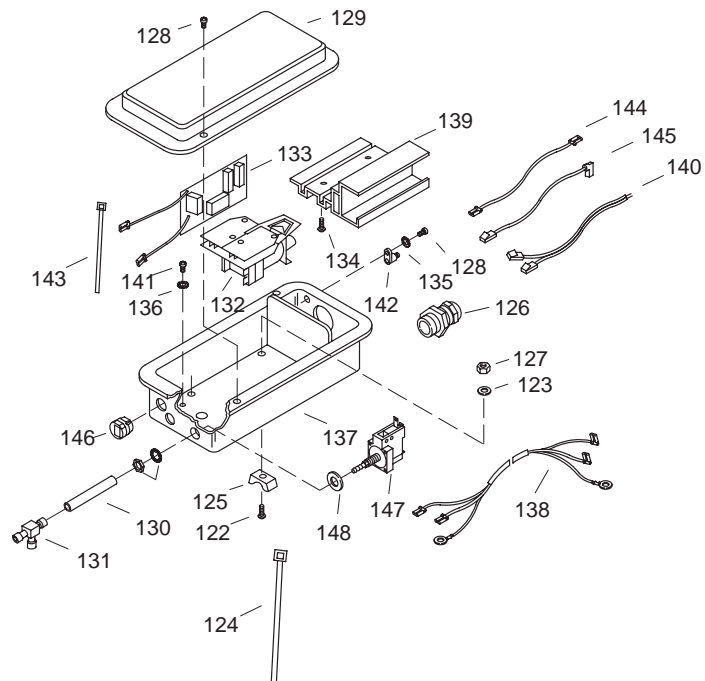

**Finish/color code must be specified when ordering.