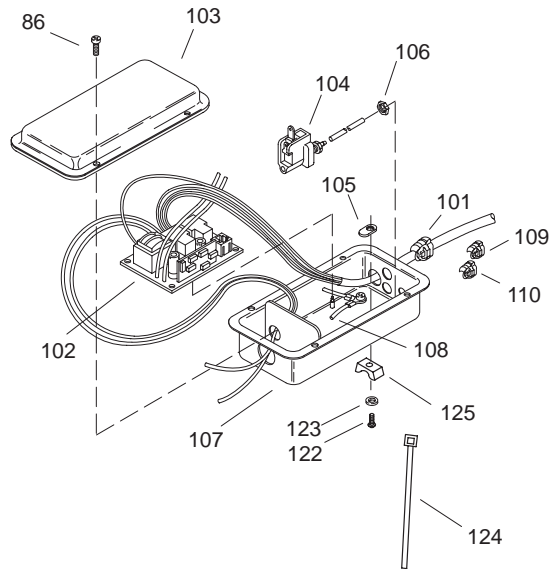

**Finish/color code must be specified when ordering.