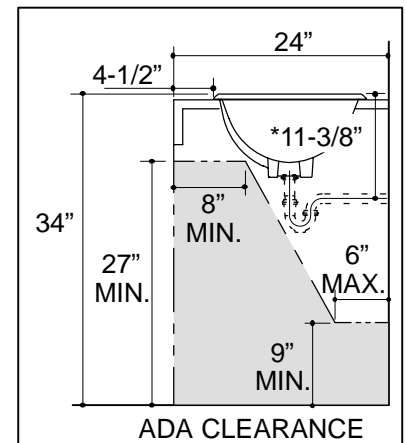

FEATURES

- 25-1/4" x 17"
- Vitreous china
- Self-rimming
- With sealant
- Sculptured basin
- With overflow
- ADA compliant

CODES/STANDARDS APPLICABLE

Specified model meets or exceeds the following:

- ADA
- ASME/ANSI A112.19.2M
- CABO/ANSI A117.1
- IAPMO/UPC
- Canadian Standards Association (CSA)
- State of Massachusetts

PRODUCT SPECIFICATION:

The self-rimming countertop lavatory shall be 25-1/4" in length, and 17" in width. Lavatory shall be made of vitreous china. Lavatory shall include sealant. Lavatory shall be sculptured basin. Lavatory shall have overflow. Lavatory shall be ADA compliant. Lavatory shall be Kohler Model K-_____-_____.

PRODUCT INFORMATION

ADA compliant.			
Fixture*:		basin area	water depth
Lavatory		22" x 14"	5-3/8"
Outlet	1-3/4" D.		
* Approximate measurements for comparison only.			
Included Components:			
Adhesive sealant		63034	
Adjustable linkage		40372	
Cutout template		111539	

Roughing-In Notes

Fixture dimensions are nominal and conform to tolerances in ASME Standard A112.19.2M.

*Based on K-8998, with 1" tailpiece exposed.

(T) Pop-up drain 14-7/8".

(S) 14" (Based on 12" riser which may require cutting).