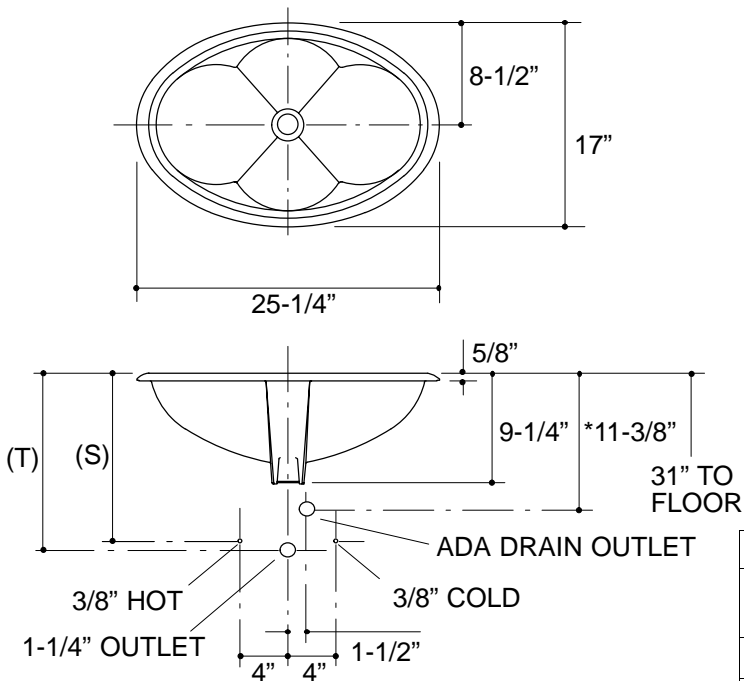

FEATURES

- 25-1/4" x 17"
- Vitreous china
- Self-rimming
- With sealant
- Sculptured basin
- With overflow
- ADA compliant

CODES/STANDARDS APPLICABLE

Specified model meets or exceeds the following:

- ADA
- ASME/ANSI A112.19.2M
- CABO/ANSI A117.1
- IAPMO/UPC
- Canadian Standards Association (CSA)
- State of Massachusetts

PRODUCT SPECIFICATION:

The self-rimming countertop lavatory shall be 25-1/4" in length, and 17" in width. Lavatory shall be made of vitreous china. Lavatory shall include sealant. Lavatory shall be sculptured basin. Lavatory shall have overflow. Lavatory shall be ADA compliant. Lavatory shall be Kohler Model K-_____-_____.

PRODUCT INFORMATION

ADA compliant.			
Fixture*:		basin area	water depth
Lavatory		22" x 14"	5-3/8"
Outlet	1-3/4" D.		
* Approximate measurements for comparison only.			
Included Components:			
Adhesive sealant		63034	
Adjustable linkage		40372	
Cutout template		111539	

Roughing-In Notes

Fixture dimensions are nominal and conform to tolerances in ASME Standard A112.19.2M.

*Based on K-8998, with 1" tailpiece exposed.

(T) Pop-up drain 14-7/8".

(S) 14" (Based on 12" riser which may require cutting).