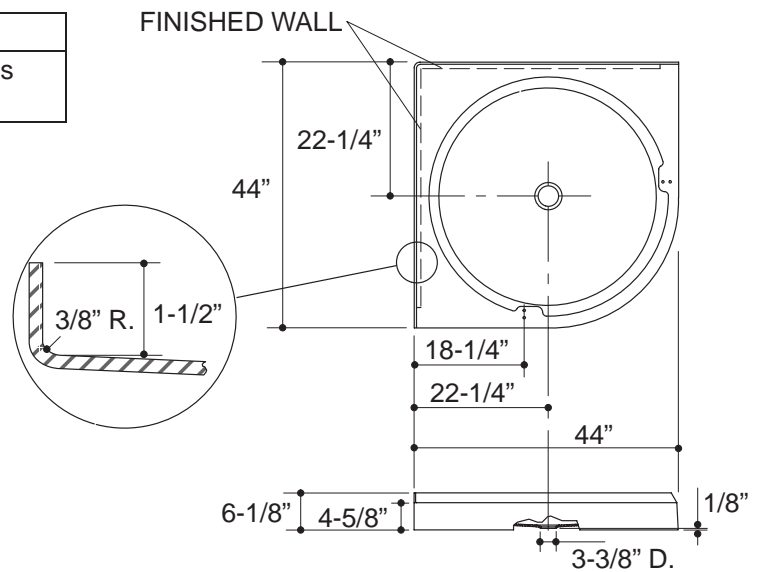

TROCADERO™

PRODUCT INFORMATION

Fixture:	
Weight, receptor	40 lbs.
Drain Outlet	3-3/8" D.

Roughing-In Notes

Leave studs exposed. Shower enclosure wall jambs must be installed directly to studs.

PRODUCT DIAGRAM