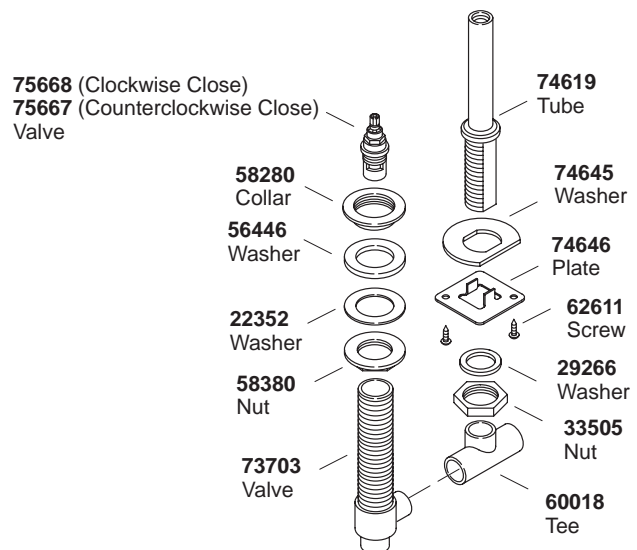

**Finish/color code must be specified when ordering.