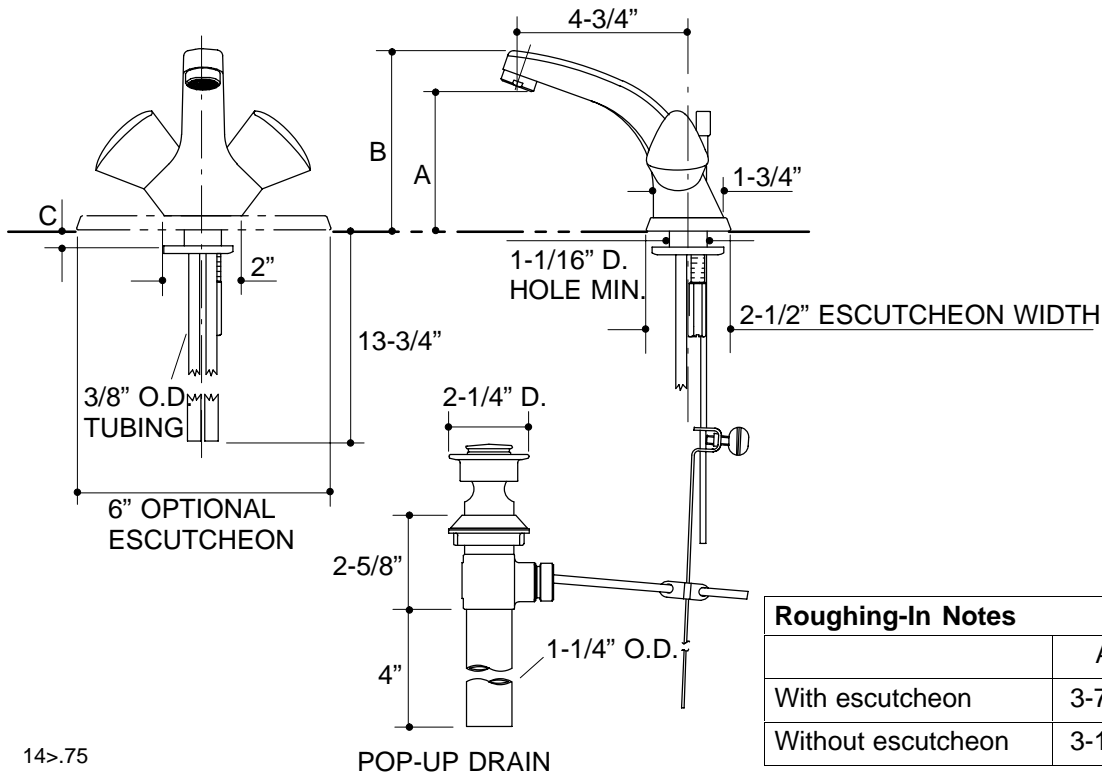

KOHLER® Roughing-In

K-14513-1 PROVENCE™ LAVATORY FAUCET

Ordering Information

Applicable lavatory faucet:	
Euro handles	K-14513-1

Accessories/hardware:		
6" escutcheon plate for 4" centers	K-14531	optional

Roughing-In Notes			
	A	B	C
With escutcheon	3-7/8"	4-7/8"	1-5/8" MAX.
Without escutcheon	3-1/2"	4-1/2"	2" MAX.

14>.75

K-14513-1 Provence™ Faucet
114592-1-CA (-)

KOHLER®

NOTES: