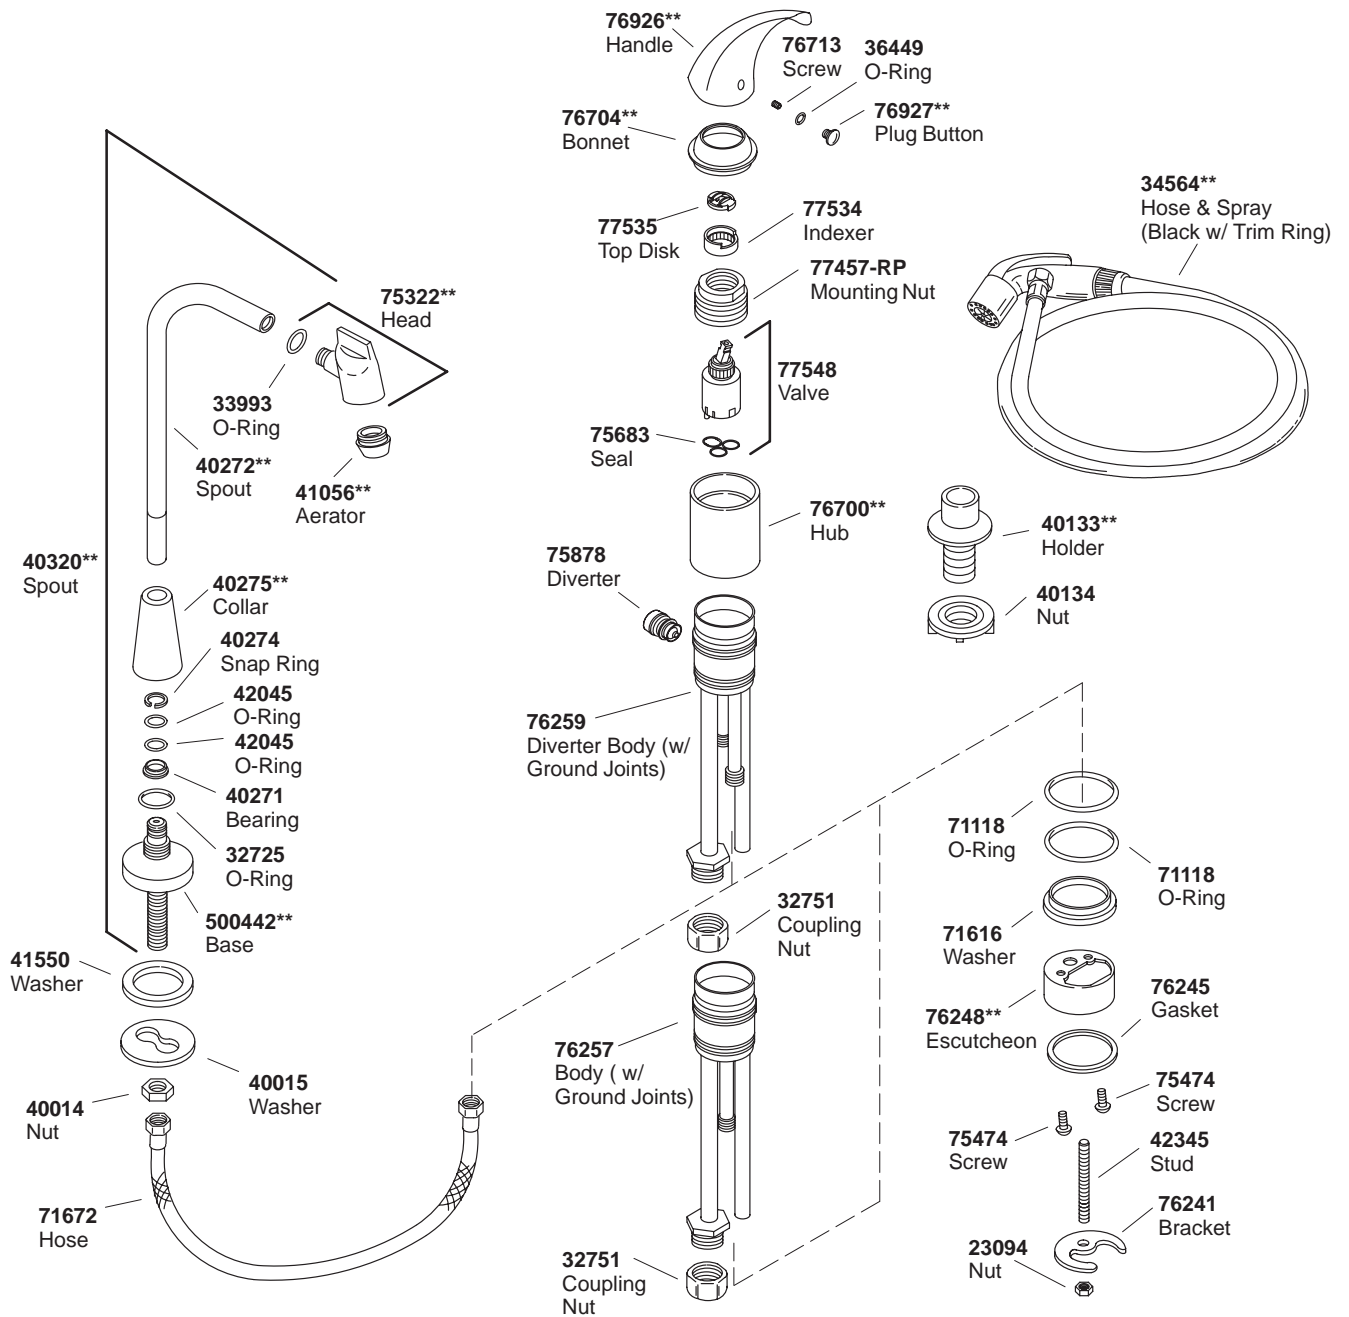

KOHLER® SERVICE PARTS

CORALAIS™ SINGLE CONTROL KITCHEN FAUCET

K#	With Spray
K-15177-P-**-FC	
K-15178-P-**-FC	X

**Finish/color code must be specified when ordering.