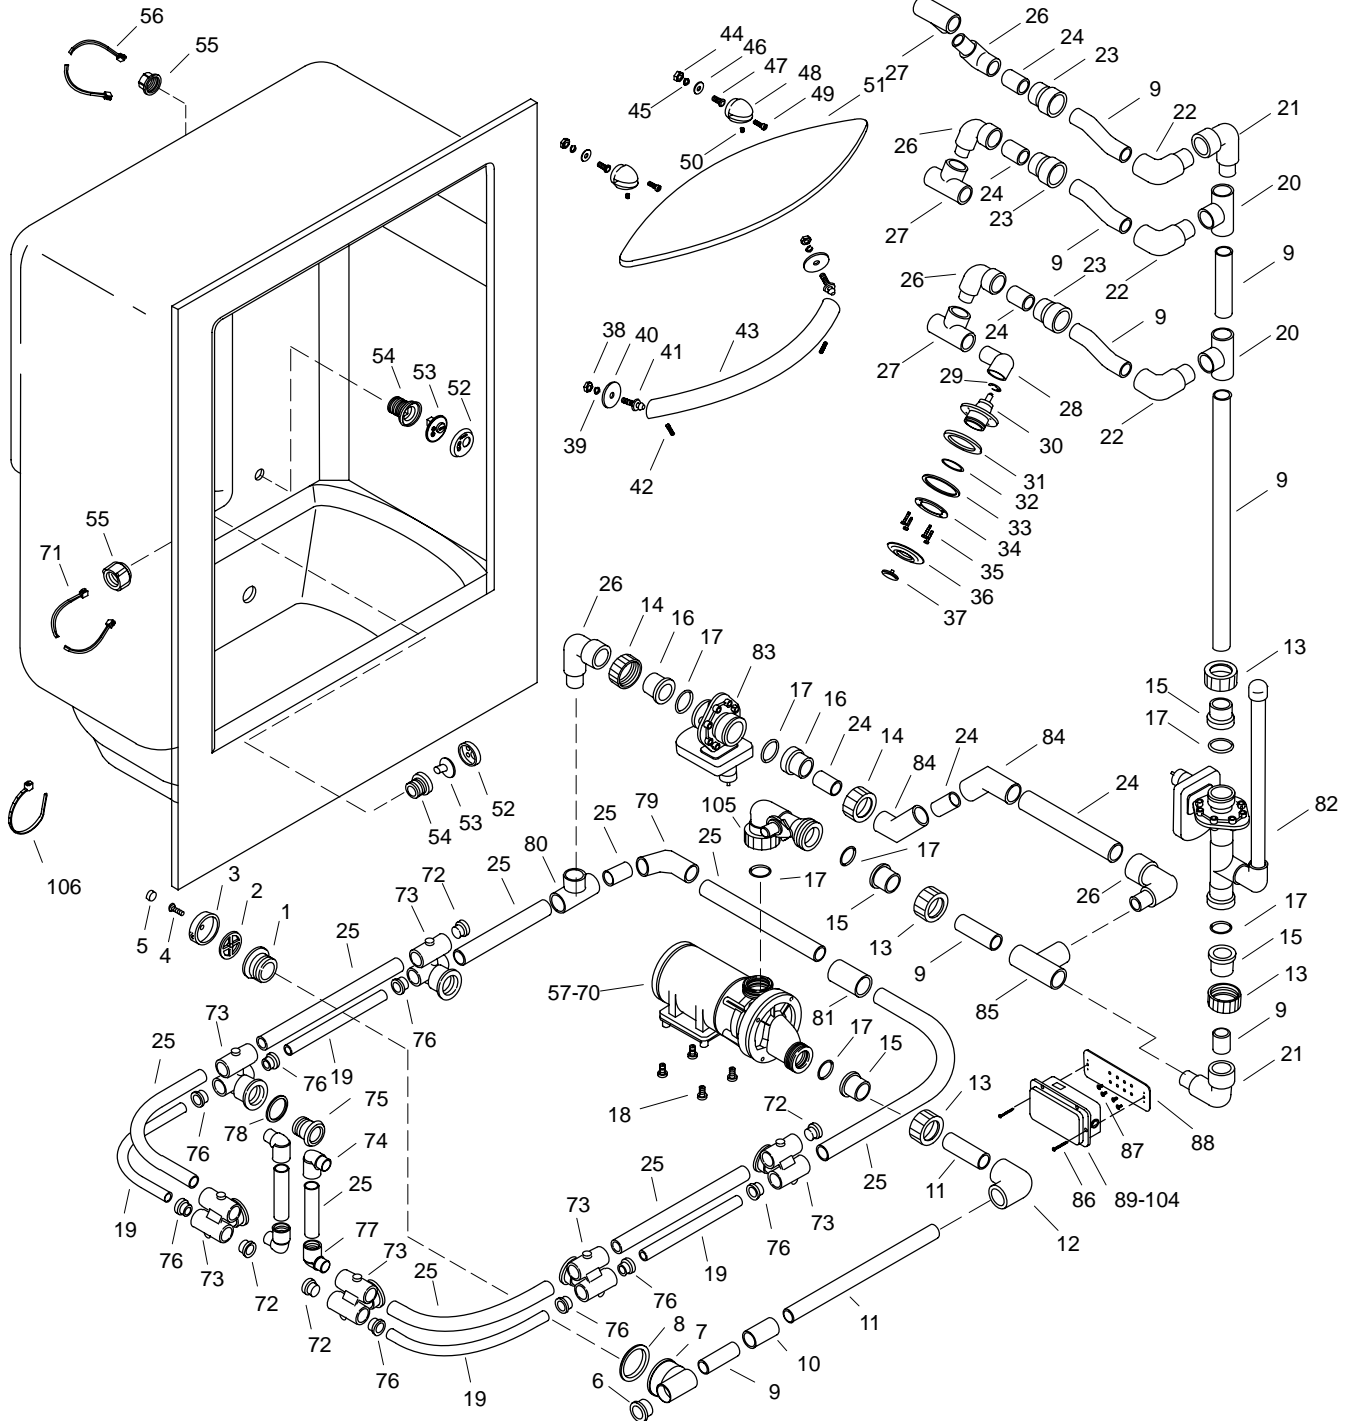

KOHLER® SERVICE PARTS

BODYSPA™ MODULE BATHING SYSTEM

K#	Pump Location	w/Heater
K-1052-CP-**-AA	Right hand	In Pump
K-1052-PB-**-AA	Right hand	In Pump
K-1053-CP-**-AA	Left hand	In Pump
K-1053-PB-**-AA	Left hand	In Pump

**Finish/color code must be specified when ordering.

**Finish/color code must be specified when ordering.

KOHLER® SERVICE PARTS

BODYSIPA™ MODULE BATHING SYSTEM

SERVICE PARTS

ITEM	PART NO.	DESCRIPTION
1	65036	Flange
2	65355	Spacer
3	67999**	Cover
4	65054	Screw
5	65226**	Plug
6	73518	Slip Plug
7	93685	Housing
8	65886	Gasket
9		Available in Service Kit Only
10	61249	Coupling
11		Available in Service Kit Only
12	61213	Elbow
13	60979-A	Slip Nut
14	60979	Slip Nut
15	93709	Connector
16	60848	Connector
17	94821	O-Ring
18	73515-A	Isolation Mount
19		Available in Service Kit Only
20	61010	Tee
21	61567	Elbow
22	94255	Elbow
23	95528	Coupling
24		Available in Service Kit Only
25		Available in Service Kit Only
26	60714	Elbow
27	94313	Tee
28	94076	Elbow
29	94672	E-Ring
30		Available in Service Kit Only
31	94143	Spacer
32	94110	O-Ring
33	95234	Gasket
34	94155	Ring
35	94308	Screw
36	94078**	Flange
37	94079**	Hub
38	60044	Nut
39	60043	Washer
40	32593	Washer
41	92622	Grommet
42	95715	Screw
43	95523**	Grab Bar
44	66495	Nut
45	66497	Washer
46	66496	Washer
47	95529	Insert
48	77162**	Bracket
49	95713	Screw
50	95712	Screw
51	95521	Shelf
52	93765**	Cover
53	73589	Switch Assy
54	73513	Housing
55	65157	Nut
56	95531	Wire
57	73559	Nut
58	73552	Cover Assy
59	73558	O-Ring
60	73555	Impeller
61	60985	Shaft Seal
62	73534	Motor Assy
63	94812	Screw
64	73580	Circuit Board Assy
65	74705	Barrier
66	21998	Screw
67	73569	Base
68	92230	Wire Joint
69	94287	Strain Relief
70	95734	Cord
71	73521	Wire
72	67665	Plug
73	67889	Housing
74	91967	Check Valve
75	67429	Flange