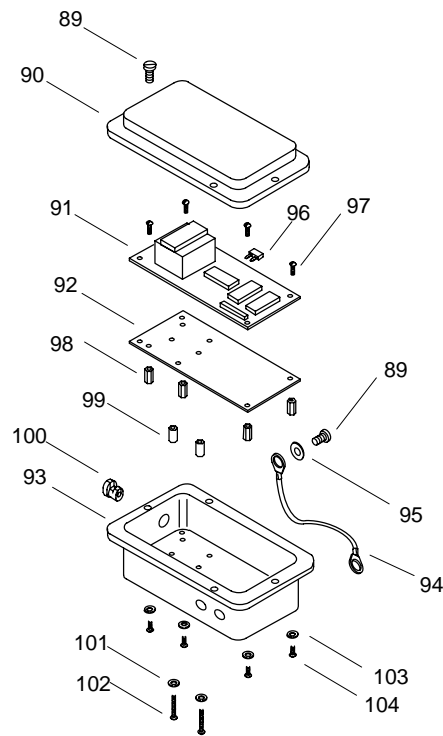

**Finish/color code must be specified when ordering.

KOHLER® SERVICE PARTS

BODYSIPA™ MODULE BATHING SYSTEM

SERVICE PARTS

ITEM	PART NO.	DESCRIPTION
1	65036	Flange
2	65355	Spacer
3	67999**	Cover
4	65054	Screw
5	65226**	Plug
6	73518	Slip Plug
7	93685	Housing
8	65886	Gasket
9		Available in Service Kit Only
10	61249	Coupling
11		Available in Service Kit Only
12	61213	Elbow
13	60979-A	Slip Nut
14	60979	Slip Nut
15	93709	Connector
16	60848	Connector
17	94821	O-Ring
18	73515-A	Isolation Mount
19		Available in Service Kit Only
20	61010	Tee
21	61567	Elbow
22	94255	Elbow
23	95528	Coupling
24		Available in Service Kit Only
25		Available in Service Kit Only
26	60714	Elbow
27	94313	Tee
28	94076	Elbow
29	94672	E-Ring
30		Available in Service Kit Only
31	94143	Spacer
32	94110	O-Ring
33	95234	Gasket
34	94155	Ring
35	94308	Screw
36	94078**	Flange
37	94079**	Hub
38	60044	Nut
39	60043	Washer
40	32593	Washer
41	92622	Grommet
42	95715	Screw
43	95523**	Grab Bar
44	66495	Nut
45	66497	Washer
46	66496	Washer
47	95529	Insert
48	77162**	Bracket
49	95713	Screw
50	95712	Screw
51	95521	Shelf
52	93765**	Cover
53	73589	Switch Assy
54	73513	Housing
55	65157	Nut
56	95531	Wire
57	73559	Nut
58	73552	Cover Assy
59	73558	O-Ring
60	73555	Impeller
61	60985	Shaft Seal
62	73534	Motor Assy
63	94812	Screw
64	73580	Circuit Board Assy
65	74705	Barrier
66	21998	Screw
67	73569	Base
68	92230	Wire Joint
69	94287	Strain Relief
70	95734	Cord
71	73521	Wire
72	67665	Plug
73	67889	Housing
74	91967	Check Valve
75	67429	Flange

SERVICE PARTS

ITEM	PART NO.	DESCRIPTION
76	60561	Reducer
77	61536	Elbow
78	65885	Gasket
79	60557	Elbow
80	60797	Tee
81	61937	Coupling
82	96005	Butterfly Assy. (Right Hand Drain)
	96005-A	Butterfly Assy. (Left Hand Drain)
83	95891	Butterfly Assy.
84	61814	Elbow
85	67570	Tee
86	94405	Screw
87	93841	Screw
88	94269	Mounting Plate
89	60320	Screw
90	94408	Cover
91	95570	Circuit Board
92	94416	Insulation
93	95415	Box
94	94450	Wire
95	61776	Washer
96	96026	Fuse
97		Available in Service Kit Only
98		Available in Service Kit Only
99		Available in Service Kit Only
100		Available in Service Kit Only
101		Available in Service Kit Only
102		Available in Service Kit Only
103		Available in Service Kit Only
104		Available in Service Kit Only
105		Available in Service Kit Only
106	67081	Cable

**Finish/color code must be specified when ordering.