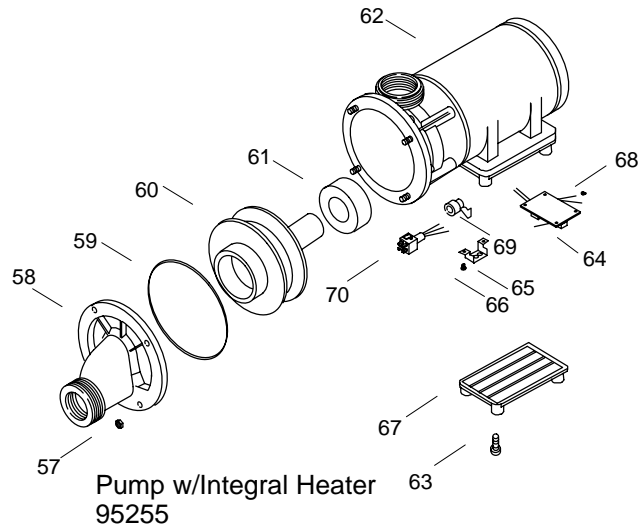

KOHLER® SERVICE PARTS

BODYSPA™ MODULE BATHING SYSTEM

K#	Pump Location	w/Heater
K-1052-CP-**-AA	Right hand	In Pump
K-1052-PB-**-AA	Right hand	In Pump
K-1053-CP-**-AA	Left hand	In Pump
K-1053-PB-**-AA	Left hand	In Pump

**Finish/color code must be specified when ordering.

**Finish/color code must be specified when ordering.

KOHLER® SERVICE PARTS

BODYSIPA™ MODULE BATHING SYSTEM

SERVICE PARTS

ITEM	PART NO.	DESCRIPTION
1	65036	Flange
2	65355	Spacer
3	67999**	Cover
4	65054	Screw
5	65226**	Plug
6	73518	Slip Plug
7	93685	Housing
8	65886	Gasket
9		Available in Service Kit Only
10	61249	Coupling
11		Available in Service Kit Only
12	61213	Elbow
13	60979-A	Slip Nut
14	60979	Slip Nut
15	93709	Connector
16	60848	Connector
17	94821	O-Ring
18	73515-A	Isolation Mount
19		Available in Service Kit Only
20	61010	Tee
21	61567	Elbow
22	94255	Elbow
23	95528	Coupling
24		Available in Service Kit Only
25		Available in Service Kit Only
26	60714	Elbow
27	94313	Tee
28	94076	Elbow
29	94672	E-Ring
30		Available in Service Kit Only
31	94143	Spacer
32	94110	O-Ring
33	95234	Gasket
34	94155	Ring
35	94308	Screw
36	94078**	Flange
37	94079**	Hub
38	60044	Nut
39	60043	Washer
40	32593	Washer
41	92622	Grommet
42	95715	Screw
43	95523**	Grab Bar
44	66495	Nut
45	66497	Washer
46	66496	Washer
47	95529	Insert
48	77162**	Bracket
49	95713	Screw
50	95712	Screw
51	95521	Shelf
52	93765**	Cover
53	73589	Switch Assy
54	73513	Housing
55	65157	Nut
56	95531	Wire
57	73559	Nut
58	73552	Cover Assy
59	73558	O-Ring
60	73555	Impeller
61	60985	Shaft Seal
62	73534	Motor Assy
63	94812	Screw
64	73580	Circuit Board Assy
65	74705	Barrier
66	21998	Screw
67	73569	Base
68	92230	Wire Joint
69	94287	Strain Relief
70	95734	Cord
71	73521	Wire
72	67665	Plug
73	67889	Housing
74	91967	Check Valve
75	67429	Flange