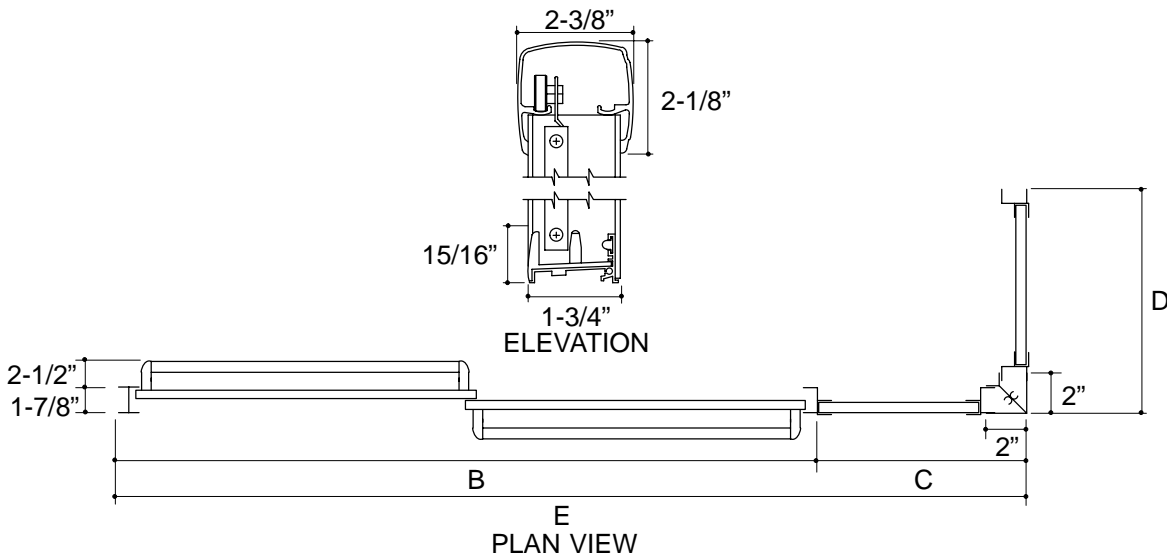

FOCAL

Roughing-In Notes					
	A	B	C	D	E
K-771100	50-72"	39-60"	10-24"	10-50"	49-84"
Custom					

PRODUCT DIAGRAM

K-771100 Focal Bypass Shower Doors

Page 2 of 2
115870-4-CA (-)

THE BOLD LOOK
OF **KOHLER**®