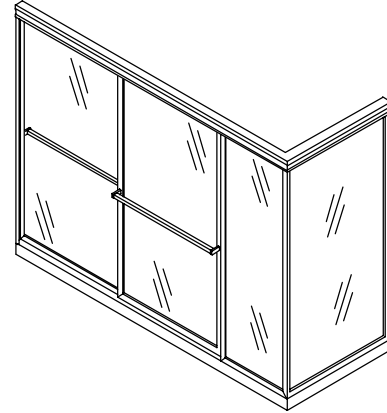

FEATURES

- Custom and standard sizes
- Heavy duty aluminum anodized frame
- PB/CP towel bar supports for BH/SH frame
- Adjustable hanger brackets
- Three soft bottom guides
- Removable door bumper

CODES/STANDARDS

Specified model meets or exceeds the following:

- ANSI Z97.1 (tempered glass)

GLASS OPTIONS

- B Obscure
- L Clear

COLORS/FINISHES

- 0 White
- SH Bright Silver Finish
- BH Bright Brass Finish

SPECIFIED MODEL:

Model	Application	Glass Options		Frame Finishes/Colors		
		B	L	SH	BH	0
K-771100 Custom	Shower	☐	☐	☐	☐	☐

PRODUCT SPECIFICATION:

Focal bypass with inline and return panel shower door shall have custom and standard sizes, with heavy duty aluminum anodized frame. Door shall feature polished brass/chrome plated towel bar supports for BH/SH frame. Door shall include adjustable hanger brackets, three soft bottom guides, and removable door bumper. Shower door shall be Kohler Model K-771100 Custom-_____.