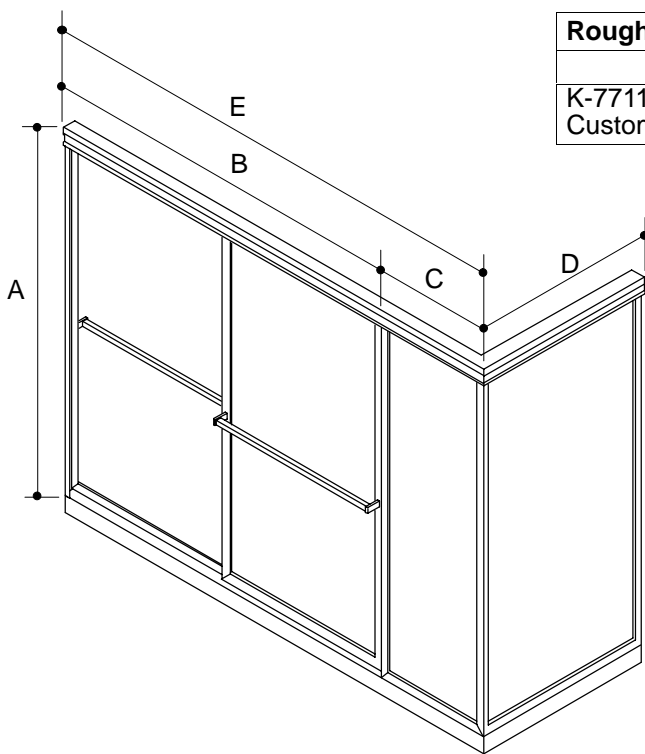

Roughing-In Notes					
	A	B	C	D	E
K-771100	50-72"	39-60"	10-24"	10-50"	49-84"
Custom