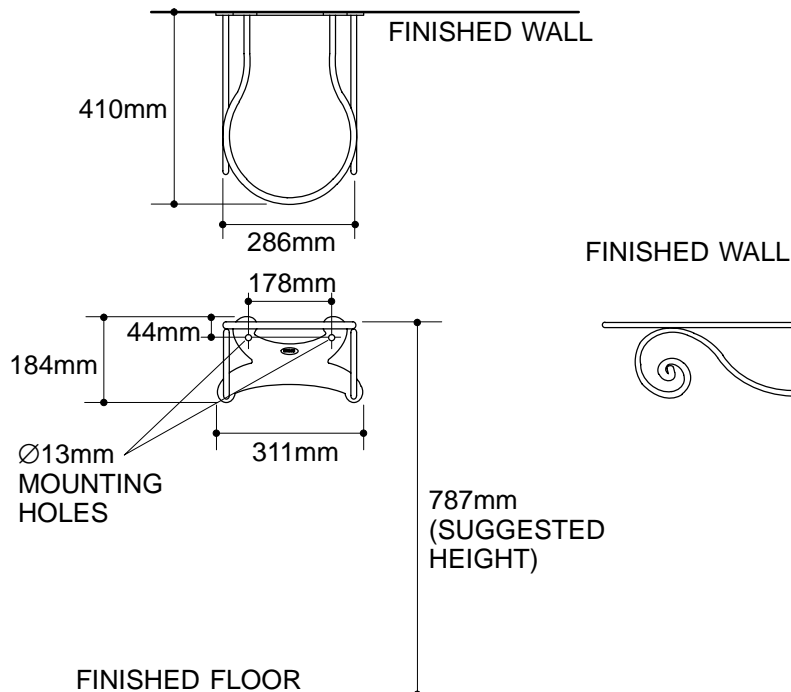

Ordering Information

Applicable product:	
Wall-mount bracket	K-9655
Included components:	
Installation hardware	84868
Sealant	81489
Touch-up kit	500306

Installation Notes

Refer to installation instructions included with fixture before beginning installation.