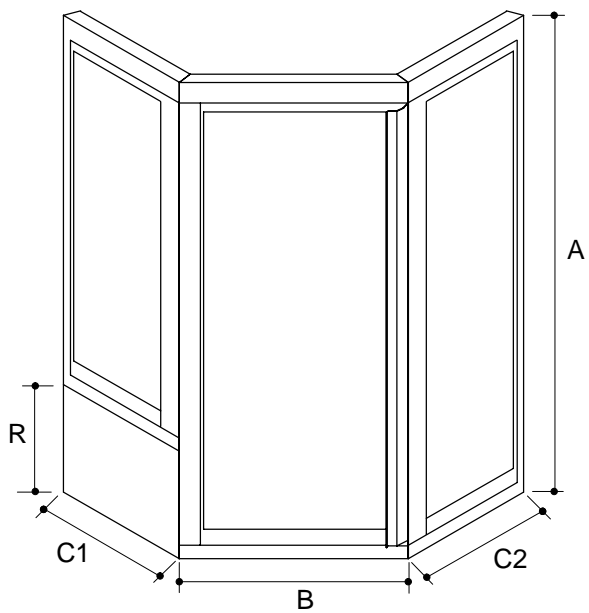

Ordering Information

Applicable product:
Reference models and measurements below.

Installation Notes

Refer to installation instructions included with fixture before beginning installation.

Rough-In Notes	A	B	C1	C2	R	G (MAX.)
K-701640	72"	27-1/2"	21-1/8"	15-1/8"	14-1/4"	22"
K-701642	72"	27-1/2"	21-1/8"	21-1/8"	14-1/4"	22"

Note: Dimensions are taken on centerline of curb/threshold at the rough opening.