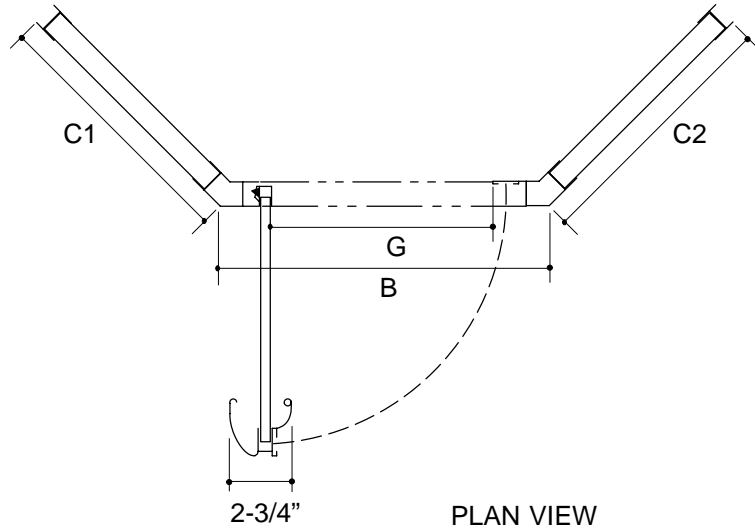

Ordering Information

Applicable product:
Reference models and measurements below.

Installation Notes

Refer to installation instructions included with fixture before beginning installation.

Rough-In Notes	A	B	C1	C2	R	G (MAX.)
K-701640	72"	27-1/2"	21-1/8"	15-1/8"	14-1/4"	22"
K-701642	72"	27-1/2"	21-1/8"	21-1/8"	14-1/4"	22"

Note: Dimensions are taken on centerline of curb/threshold at the rough opening.