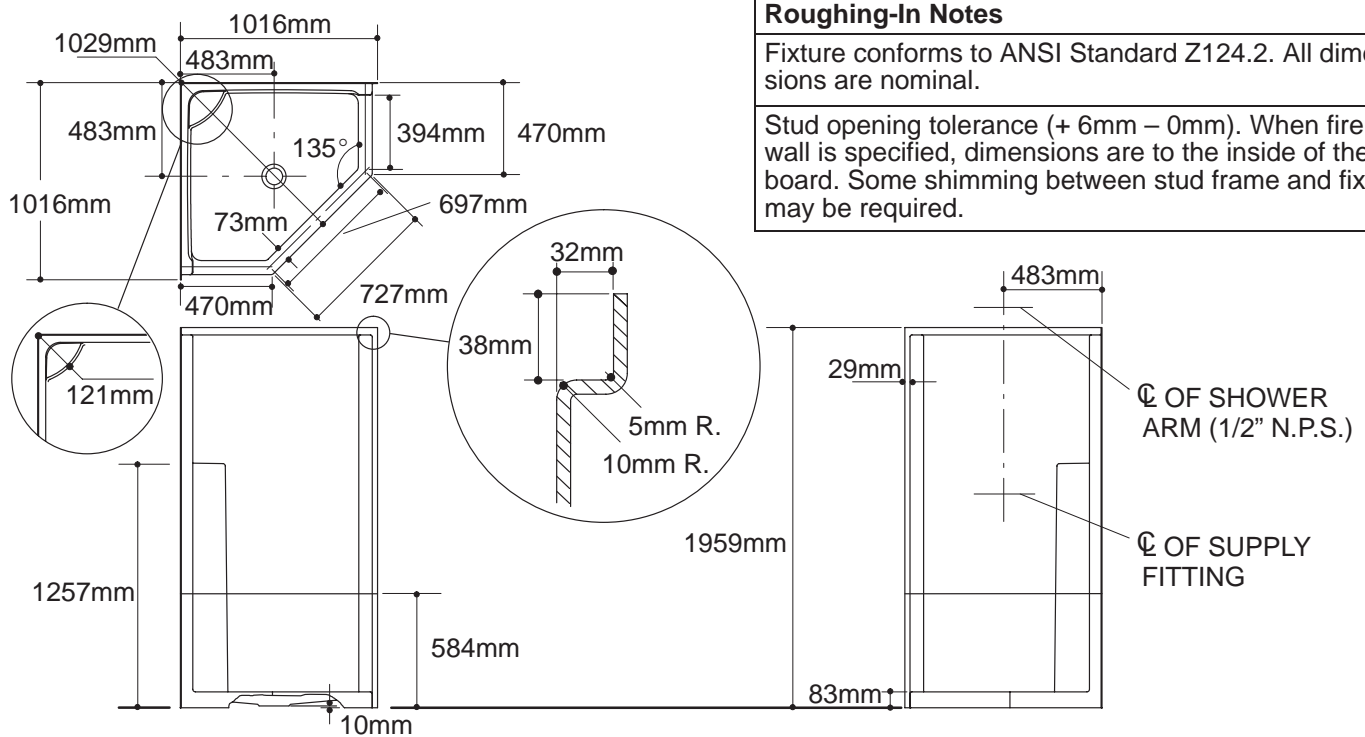

Ordering Information

Accessories/hardware:		
Drain	K-9132	recommended
Arica™ enclosure or Focal enclosure	K-705233 or K-701611	recommended

Product Information

Fixture:	
Weight	54 Kg.
Configuration	2-piece
Drain Outlet	Ø86mm

Installation Notes

Refer to installation instructions included with fixture before beginning installation.

Fixture not drilled for supply fittings.

Shimming may be required to level fixture.

Roughing-In Notes

Fixture conforms to ANSI Standard Z124.2. All dimensions are nominal.

Stud opening tolerance (+ 6mm – 0mm). When fire rated wall is specified, dimensions are to the inside of the wall board. Some shimming between stud frame and fixture may be required.